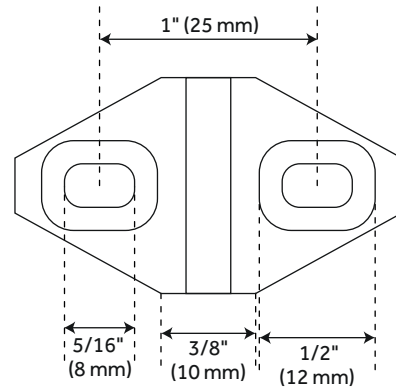

Mortise Floor Guide

All dimensions and specifications are nominal and may vary. Use actual products for accuracy in critical situations.