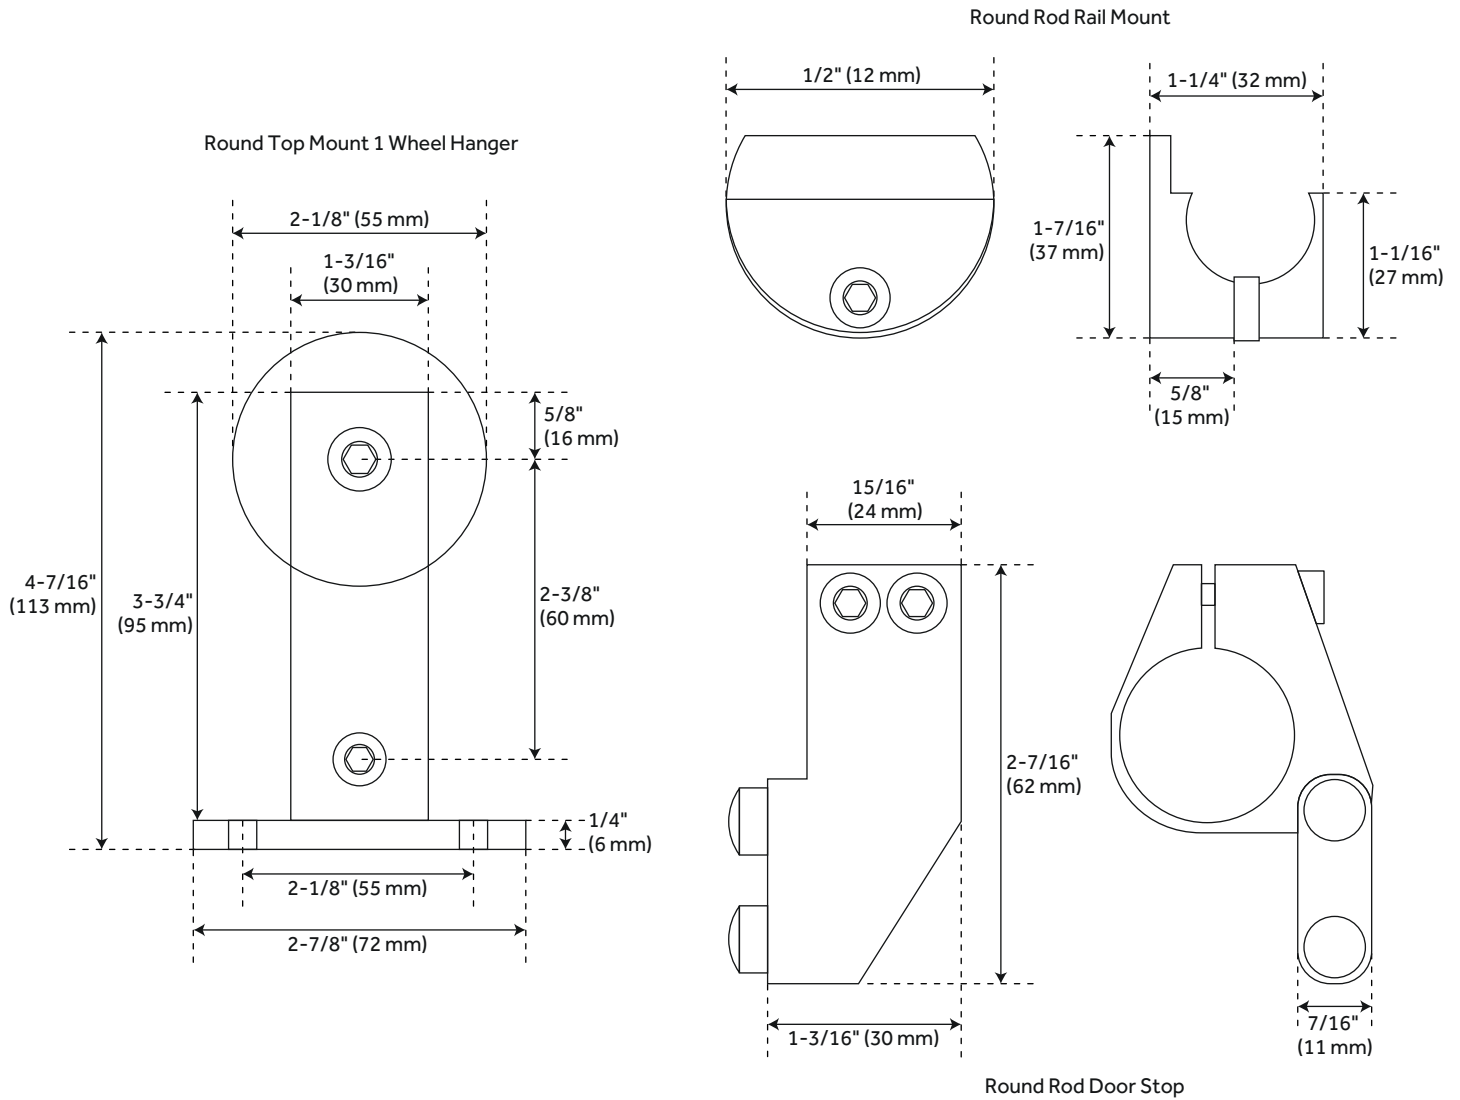

AMICI BARN DOOR - SECOND DOOR KIT - ROUND-ROD RAIL - SINGLE-ROLLER - STAINLESS STEEL

SKU: 479571

FEATURES

Design: Modern
Product Finish: Stainless Steel
Material: Stainless Steel
Length: 6-1/2"
Height: 4-3/8"
Depth: 1-3/8"
Mounting Hardware Included: Yes
Mounting Hardware Concealed: No
Mounts From: Front

CODES/STANDARDS

Code: HBD6060DR2
REVISED 4/19/2022

AMICI BARN DOOR - SECOND DOOR KIT - ROUND ROD RAIL - SINGLE ROLLER

SKU: 479571
HBD6060DR2

All dimensions and specifications are nominal and may vary. Use actual products for accuracy in critical situations.

AMICI BARN DOOR - SECOND DOOR KIT - ROUND ROD RAIL - SINGLE ROLLER

SKU: 479571
HBD6060DR2

Non-Mortise Floor Guide

Mortise Floor Guide

All dimensions and specifications are nominal and may vary. Use actual products for accuracy in critical situations.