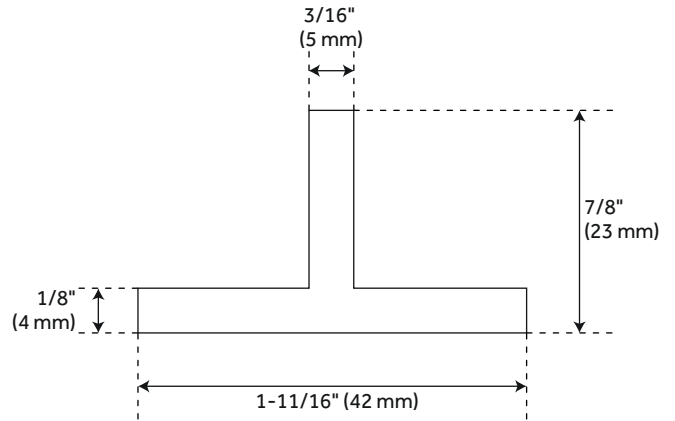

AMICI BARN DOOR - SECOND DOOR KIT - ROUND ROD RAIL - SINGLE ROLLER

SKU: 479571
HBD6060DR2

Non-Mortise Floor Guide