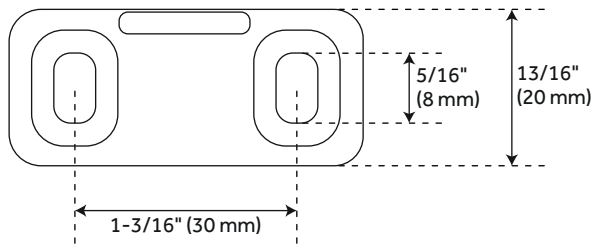

AMICI BARN DOOR - SECOND DOOR KIT - ROUND ROD RAIL - SINGLE ROLLER

SKU: 479571
HBD6060DR2

Non-Mortise Floor Guide