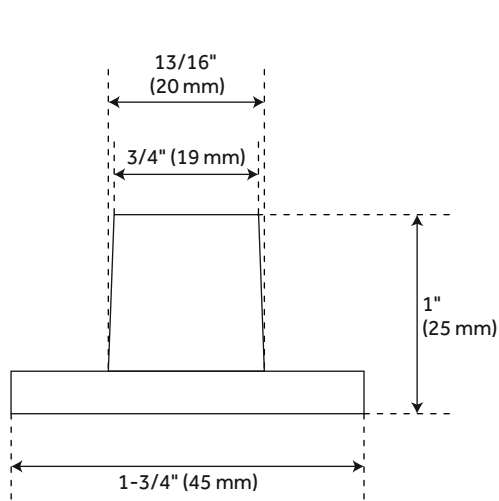

AMICI BARN DOOR - SECOND DOOR KIT - ROUND ROD RAIL - SINGLE ROLLER

SKU: 479571
HBD6060DR2

Non-Mortise Floor Guide