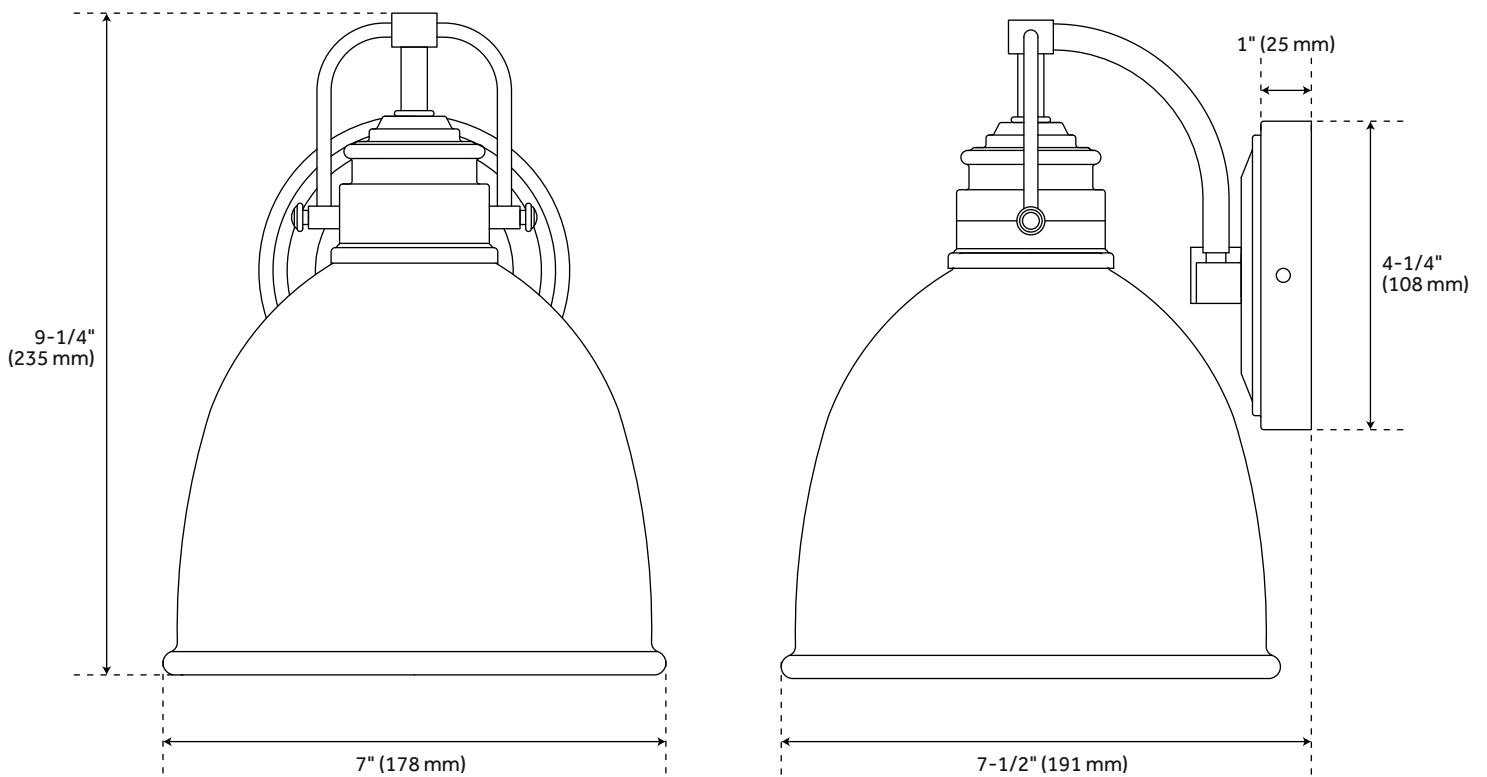

GRINNELL SINGLE LIGHT VANITY SCONCE - POLISHED CHROME

SKU: 479619

All dimensions and specifications are nominal and may vary. Use actual products for accuracy in critical situations.

Code: PHVL3211