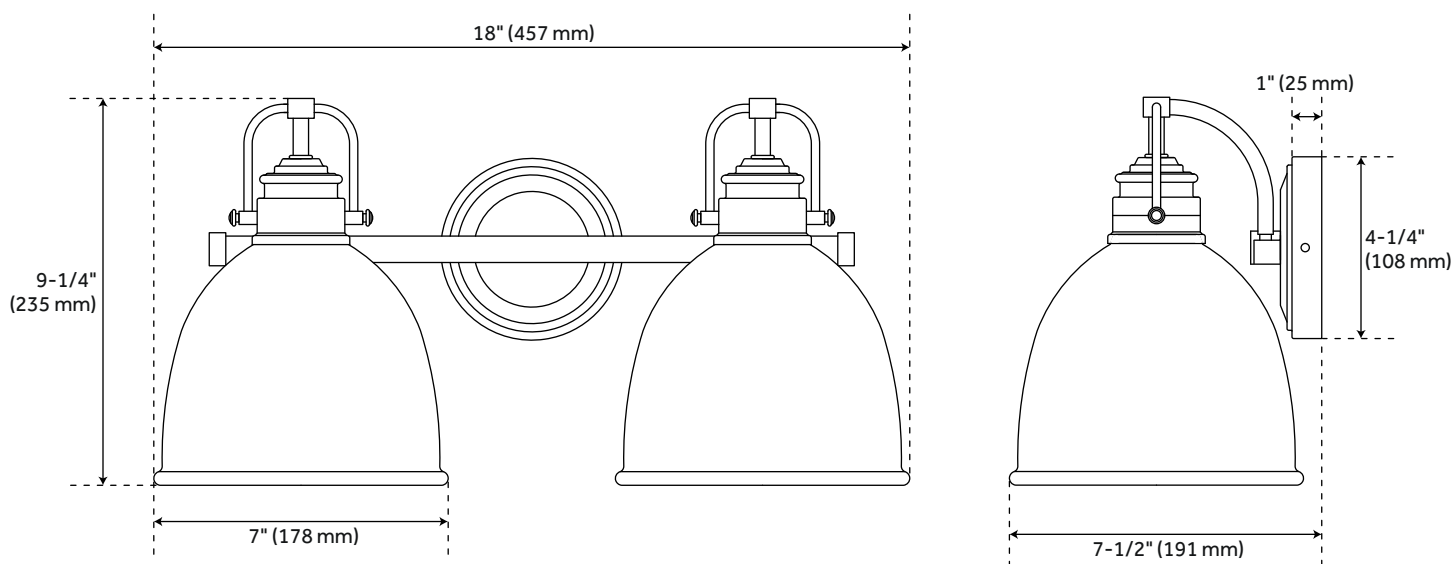

Grinnell 2-Light Vanity Light - Matte White/Polished Chrome

SKU: 479806

SHVL3212

All dimensions and specifications are nominal and may vary. Use actual products for accuracy in critical situations.