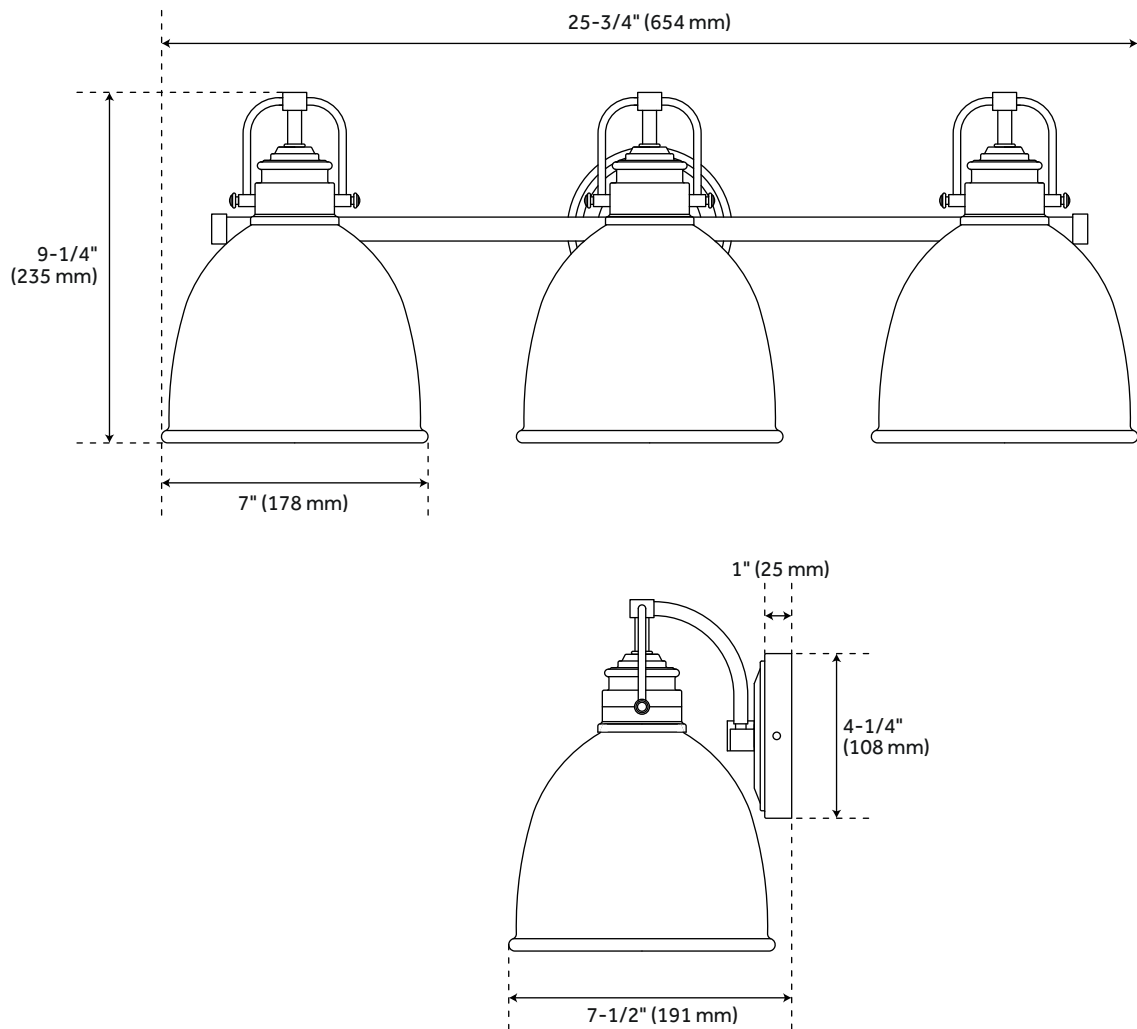

GRINNELL 3-LIGHT VANITY LIGHT - MATTE WHITE/POLISHED CHROME

SKU: 479807
Code: PHVL3213

UL 1598 / CSA C22.2 No 250.0

FEATURES

Installation Type: Wall Mount
Design: Modern
Product Finish: White/Polished Chrome
Material: Steel
Width: 25-3/4"
Height: 9-1/4"
Depth: 7-1/2"
Base Plate Diameter: 4-1/4"
Mounting Hardware Included: Yes
Shade Finish: White
Shade Material: Metal
Number of Bulbs: 3
Base Plate Depth: 1"
Location Type: Suitable for Damp Locations
Bulbs Included: No
Bulb Type: Medium E-26
Wattage per Bulb: 60
Remote Included: No
Canopy/Backplate Depth: 1"
Canopy/Backplate Width: 4-1/4"
Extension: 7-1/2"
Weight: 6.21
Wire Length: 15
Voltage: 120V
Voltage: 120

REVISED 3/31/2023

GRINNELL 3-LIGHT VANITY LIGHT - MATTE WHITE/POLISHED CHROME

SKU: 479807
Code: PHVL3213

ADDITIONAL FEATURES

- Hardwired.

REVISED 3/31/2023

GRINNELL 3-LIGHT VANITY LIGHT Matte White/ Polished Chrome

SKU: 479807

SHVL3213

All dimensions and specifications are nominal and may vary. Use actual products for accuracy in critical situations.