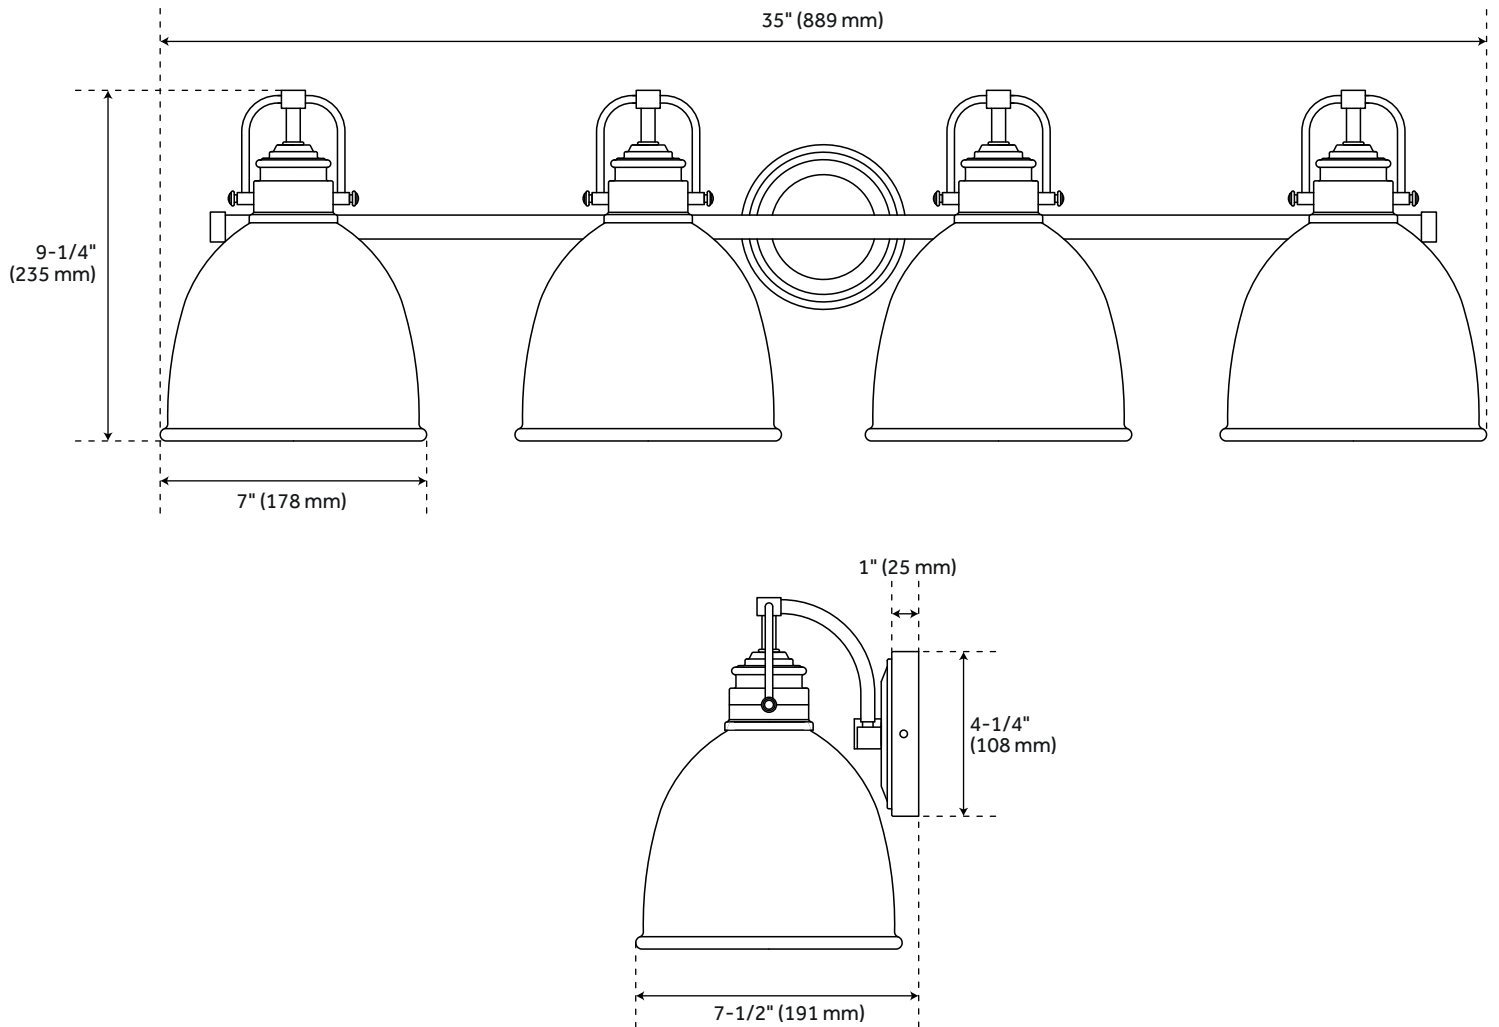

GRINNELL - 4-LIGHT - VANITY LIGHT - POLISHED CHROME

SKU: 479808

CODES/STANDARDS

UL 1598 / CSA C22.2 No 250.0

FEATURES

Installation Type: Wall Mount
Design: Modern
Product Finish: Polished Chrome
Material: Metal
Width: 35"
Height: 9-1/4"
Depth: 7-1/2"
Base Plate Length: 4-1/4"
Base Plate Height: 1"
Mounting Hardware Included: Yes
Reversible Mounting: No
Shade Finish: White
Shade Material: Metal
Number of Bulbs: 4
Base Plate Width: 4-1/4"
Base Plate Depth: 1"
Location Type: Suitable for Damp Locations
Bulbs Included: No
Bulb Type: Medium E-26
Wattage per Bulb: 60

Code:

REVISED 12/28/2021

GRINNELL 4-LIGHT VANITY LIGHT - POLISHED CHROME

SKU: 479808

All dimensions and specifications are nominal and may vary. Use actual products for accuracy in critical situations.

Code: PHVL3214