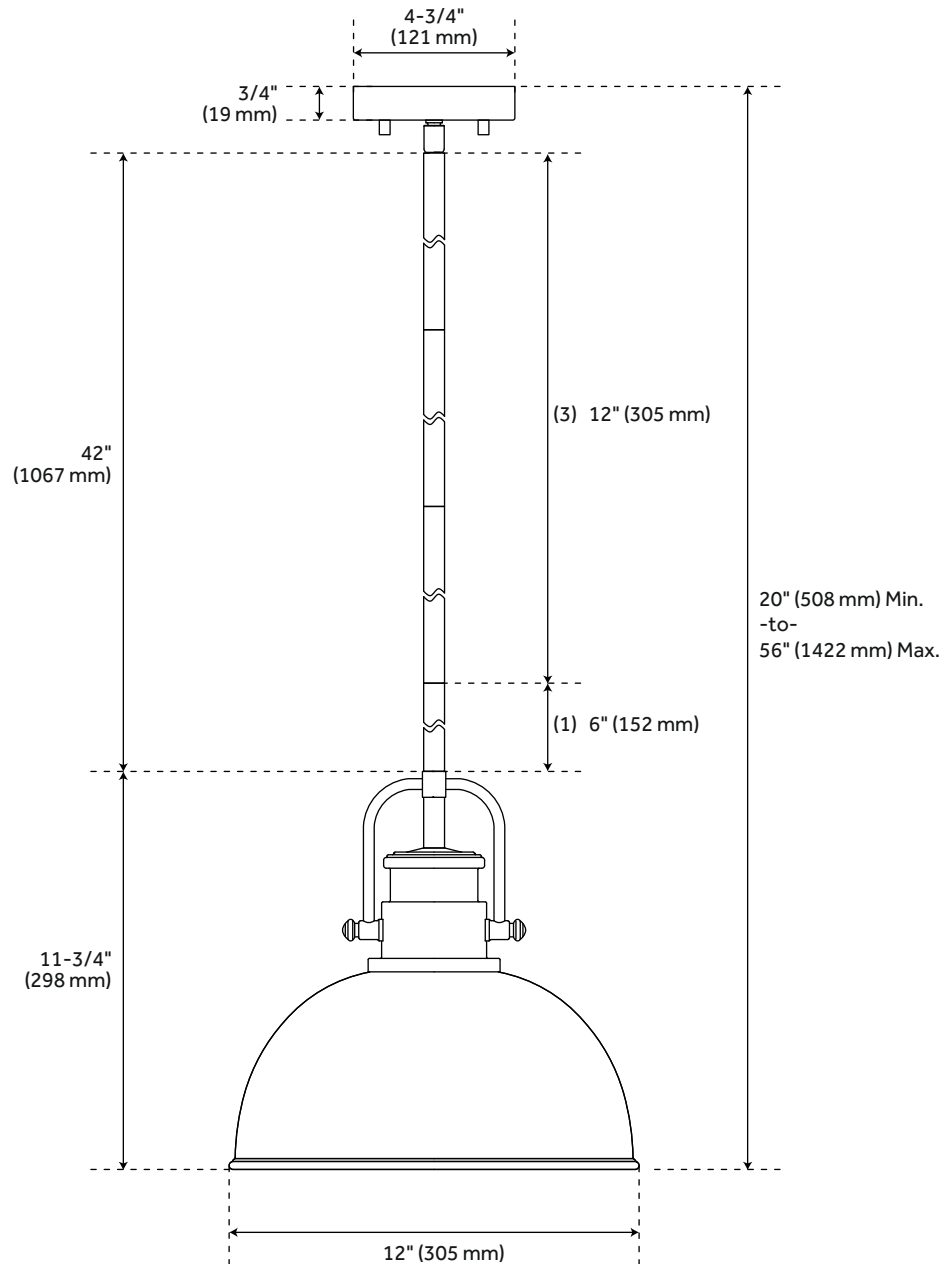

GRINNELL PENDANT LIGHT SINGLE LIGHT - MATTE WHITE/POLISHED CHROME

SKU: 479809
Code: PHPL3391

UL 1598 / CSA C22.2 No 250.0

FEATURES

Installation Type: Ceiling Mount
Design: Modern
Product Finish: White/Polished Chrome
Material: Steel
Length: 12"
Width: 12"
Height: 11-3/4"
Base Plate Diameter: 4-3/4"
Mounting Hardware Included: Yes
Shade Finish: White
Shade Material: Metal
Number of Bulbs: 1
Base Plate Depth: 3/4"
Location Type: Suitable for Dry Locations
Bulbs Included: No
Bulb Type: Medium E-26
Wattage per Bulb: 60
Downrod/Chain Length: (1) 6" and (3) 12"
Remote Included: No
Canopy/Backplate Depth: 3/4"
Canopy/Backplate Width: 4-1/4"
Weight: 5.64
Wire Length: 180
Voltage: 120V
Sloped Ceiling Compatible: Yes
Voltage: 120

REVISED 3/31/2023

GRINNELL PENDANT LIGHT SINGLE LIGHT - MATTE WHITE/POLISHED CHROME

SKU: 479809

Code: PHPL3391

ADDITIONAL FEATURES

- Wire Length 180"
- Hanging Height: 20" Minimum 56" Maximum.

REVISED 3/31/2023

GRINNELL PENDANT LIGHT SINGLE LIGHT - MATTE WHITE/POLISHED CHROMET

SKU: 479809

PHPL3391

All dimensions and specifications are nominal and may vary. Use actual products for accuracy in critical situations.