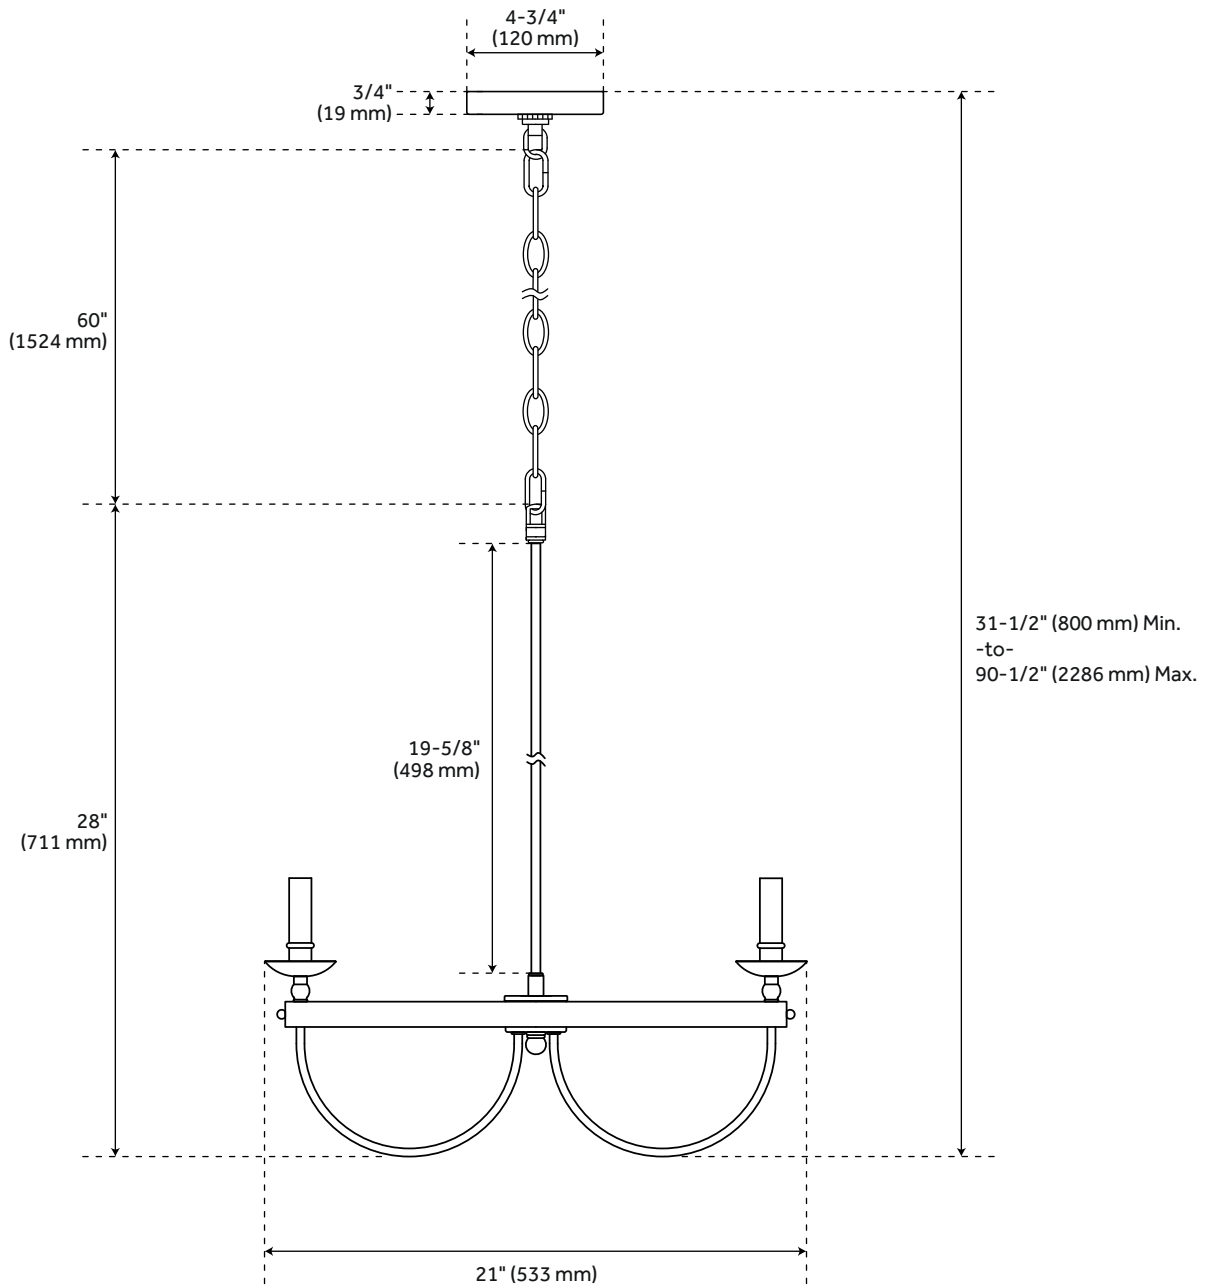

BUCKRAM - 3-LIGHT CHANDELIER - MATTE BLACK

SKU: 479815

CODES/STANDARDS

UL 1598 / CSA C22.2 No 250.0

FEATURES

Installation Type: Ceiling Mount
Design: Modern
Product Finish: Matte Black
Material: Metal
Length: 21"
Width: 21"
Height: 28"
Base Plate Length: 4-3/4"
Base Plate Height: 3/4"
Mounting Hardware Included: Yes
Reversible Mounting: No
Shade Material: Metal
Number of Bulbs: 3
Base Plate Width: 4-3/4"
Base Plate Depth: 3/4"
Location Type: Suitable for Dry Locations
Bulbs Included: No
Bulb Type: Candelabra E-12
Wattage per Bulb: 60
Downrod/Chain Length: 19-5/8"

Code:

REVISED 12/28/2021

BUCKRAM 3-LIGHT CHANDELIER - MATTE BLACK

SKU: 479815

All dimensions and specifications are nominal and may vary. Use actual products for accuracy in critical situations.

Code: PHL6473