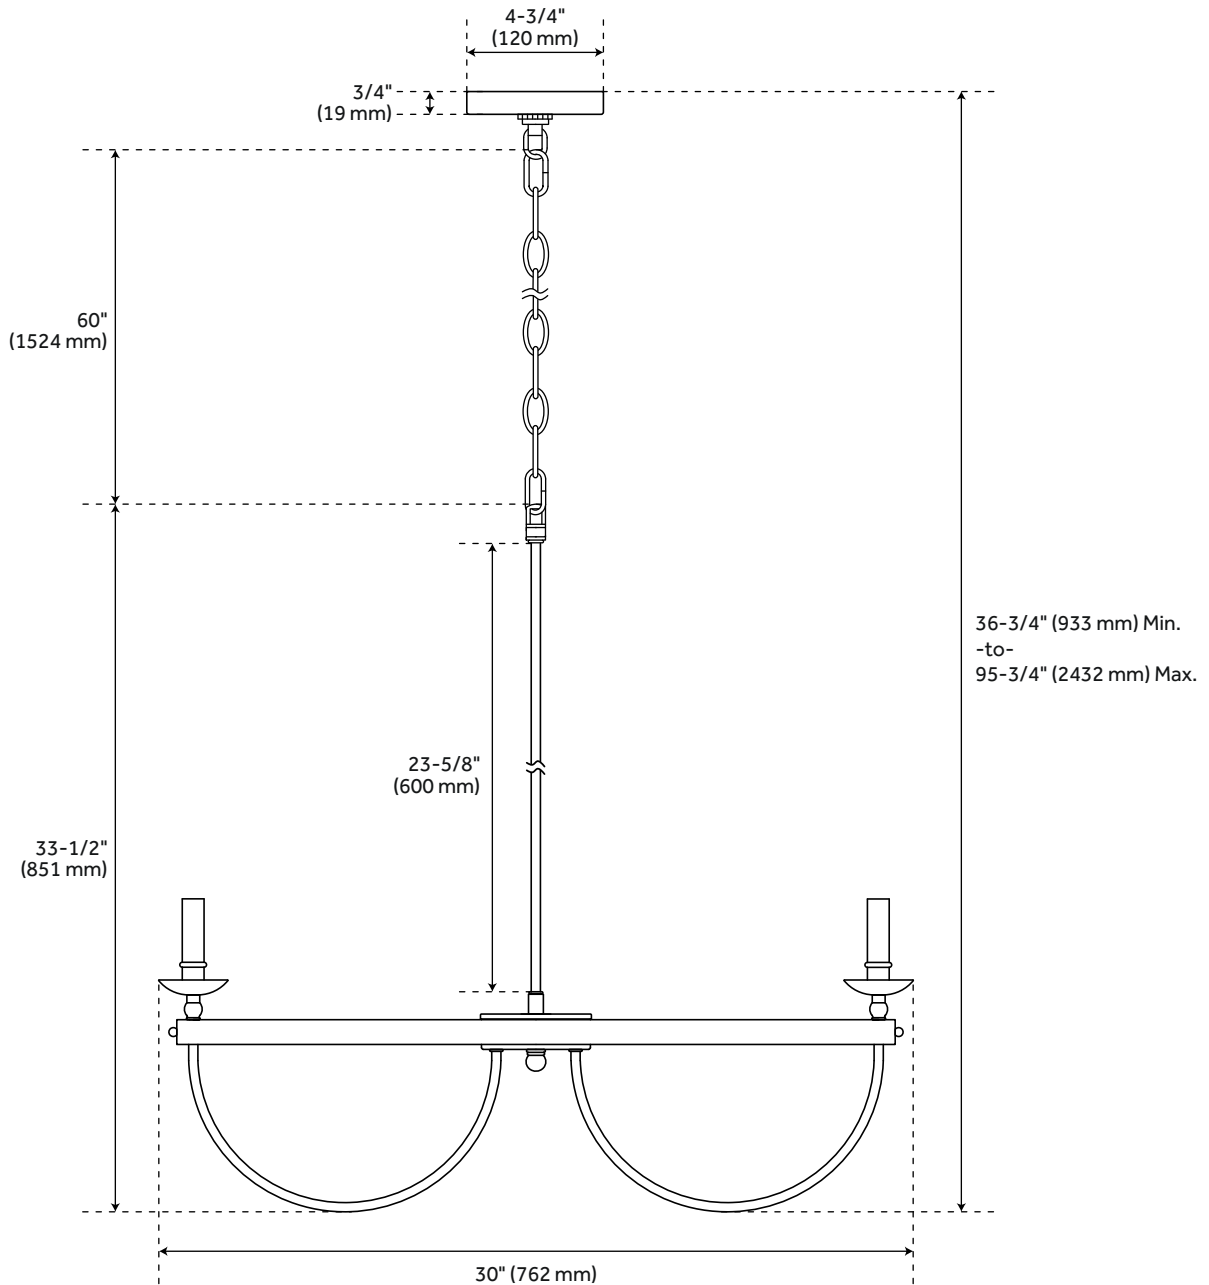

BUCKRAM - 10-LIGHT CHANDELIER - MATTE BLACK

SKU: 479817
Code: PHL6470

FEATURES

Installation Type: Ceiling Mount
Design: Modern
Product Finish: Matte Black
Material: Metal
Length: 30"
Width: 30"
Height: 33-1/2"
Base Plate Length: 3/4"
Base Plate Diameter: 4-3/4"
Mounting Hardware Included: Yes
Shade Material: Metal
Number of Bulbs: 10
Base Plate Depth: 3/4"
Location Type: Suitable for Dry Locations
Bulbs Included: No
Bulb Type: Candelabra E-12
Wattage per Bulb: 60
Downrod/Chain Length: 23-5/8"

UL 1598 / CSA C22.2 No 250.0

REVISED 3/21/2023

BUCKRAM - 10-LIGHT CHANDELIER - MATTE BLACK

SKU: 479817

Code: PPHL6470

ADDITIONAL FEATURES

- Backplate Dimensions: 3/4" H x 4-3/4" Diameter.
- Fixture uses E12 bulbs.
- Chain Length 60" Wire Length 180"
- Hanging Height: 36.75" Minimum 95.75" Maximum.

REVISED 3/21/2023

BUCKRAM 10-LIGHT CHANDELIER - MATTE BLACK

SKU: 479817

PHHL6470

All dimensions and specifications are nominal and may vary. Use actual products for accuracy in critical situations.