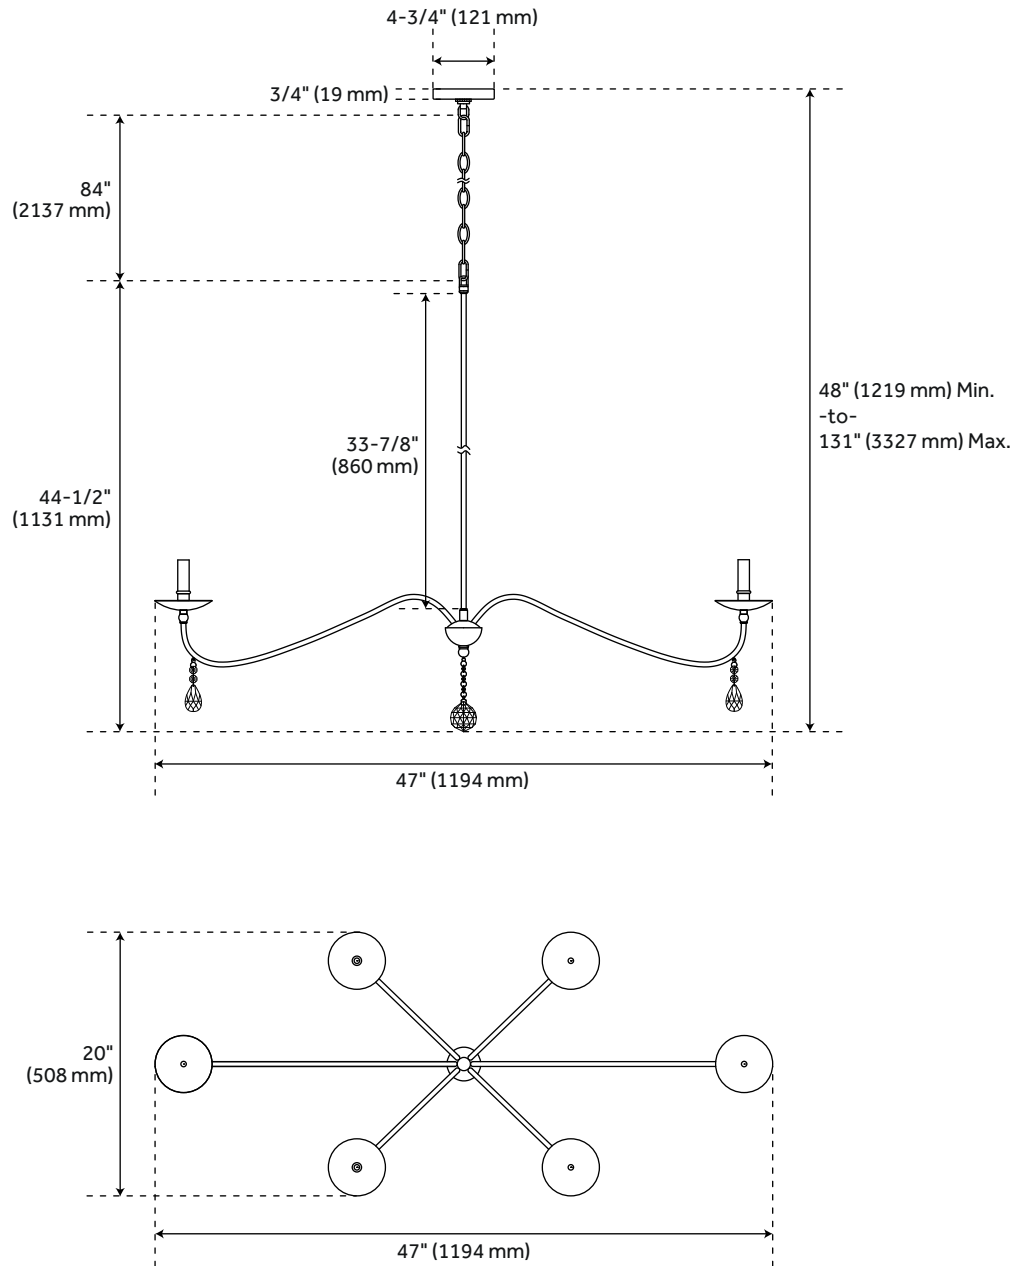

47" CANDLER ELONGATED 6-LIGHT CHANDELIER - BRUSHED GOLD

SKU: 479820
Code: PHL6488

FEATURES

Installation Type: Ceiling Mount
Design: Glam
Product Finish: Brushed Gold
Material: Metal
Length: 47"
Width: 20"
Height: 44-1/2"
Base Plate Length: 3/4"
Base Plate Diameter: 4-3/4"
Mounting Hardware Included: Yes
Shade Material: Metal
Number of Bulbs: 6
Base Plate Depth: 3/4"
Location Type: Suitable for Dry Locations
Bulbs Included: No
Bulb Type: Candelabra E-12
Wattage per Bulb: 60
Downrod/Chain Length: 33-7/8"

UL 1598 / CSA C22.2 No 250.0

REVISED 3/21/2023

47" CANDLER ELONGATED 6-LIGHT CHANDELIER - BRUSHED GOLD

SKU: 479820

Code: PPHL6488

ADDITIONAL FEATURES

- Backplate Dimensions: 3/4" H x 4-3/4" Diameter.
- Fixture uses E12 bulbs.
- Chain Length 84" Wire Length 240"
- Hanging Height: 42.5" Minimum 125.5" Maximum.

REVISED 3/21/2023

CANDLER 47" X 20" ELONGATED 6-LIGHT CHANDELIER - BRUSHED GOLD

SKU: 479820

PHHL6488

All dimensions and specifications are nominal and may vary. Use actual products for accuracy in critical situations.