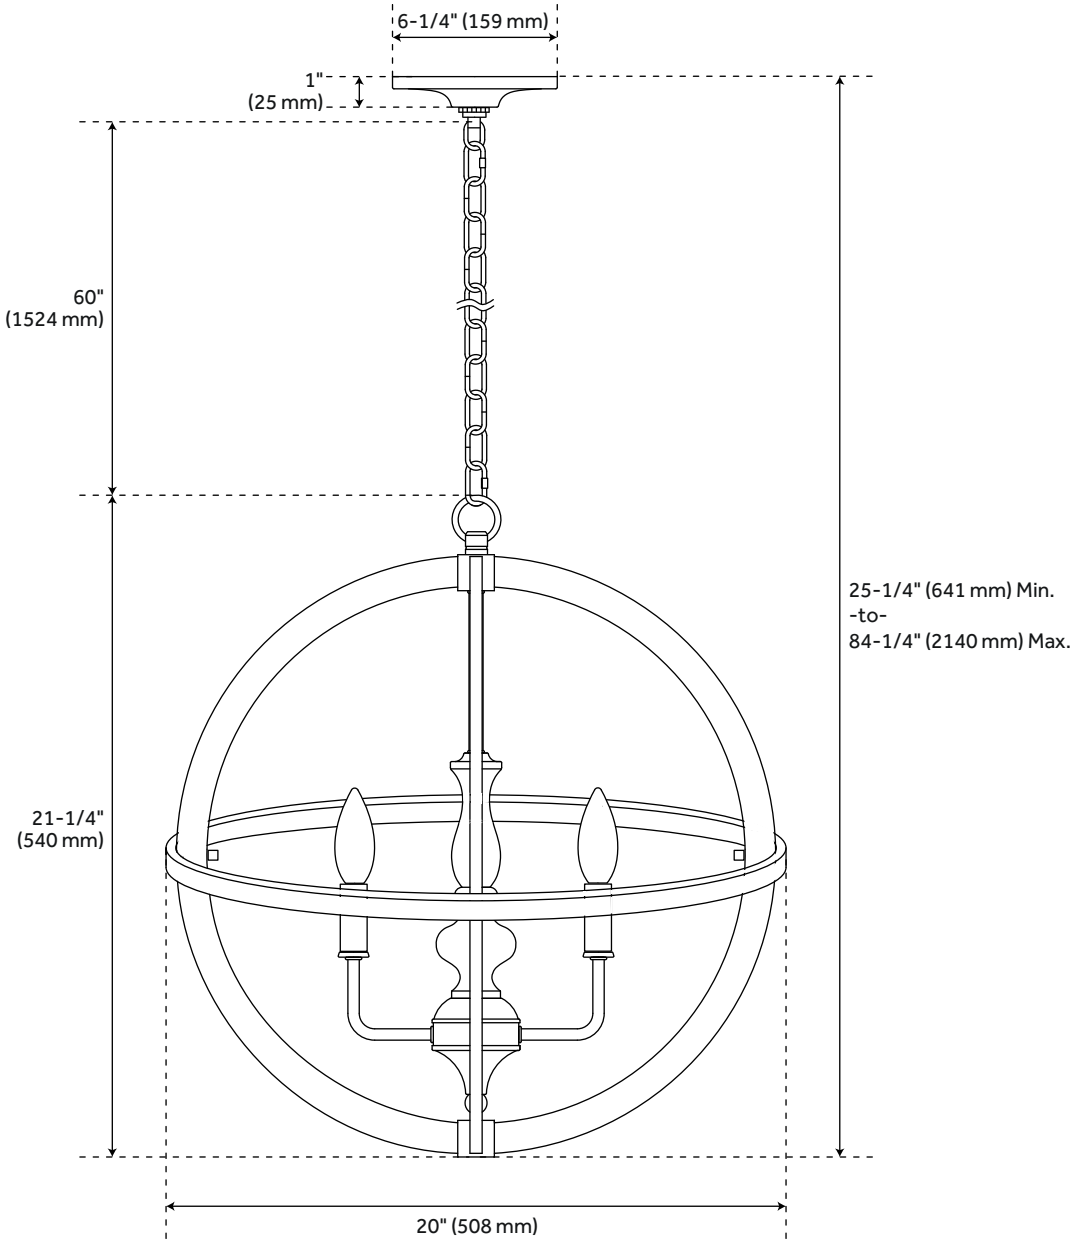

CARDELLA 4-LIGHT PENDANT CHANDELIER- WHITEWASH

SKU: 479849
Code: PHPL3524

FEATURES

Installation Type: Ceiling Mount
Design: Traditional
Product Finish: Whitewash
Material: Metal
Width: 20"
Height: 21-1/4"
Base Plate Length: 1"
Base Plate Diameter: 6-1/4"
Mounting Hardware Included: Yes
Shade Material: Metal
Number of Bulbs: 4
Base Plate Depth: 1"
Location Type: Suitable for Dry Locations
Bulbs Included: No
Bulb Type: Candelabra E-12
Wattage per Bulb: 60
Downrod/Chain Length: 60"
Remote Included: No

UL 1598 / CSA C22.2 No 250.0

REVISED 3/21/2023

CARDELLA 4-LIGHT PENDANT CHANDELIER- WHITEWASH

SKU: 479849

Code: PHPL3524

ADDITIONAL FEATURES

- Backplate Dimensions: 1" H x 6-1/4" Diameter.
- Fixture uses E12 bulbs.
- Chain Length 60" Wire Length 180"
- Hanging Height: 25.25" Minimum 84.25" Maximum.

REVISED 3/21/2023

CARDELLA 4-LIGHT PENDANT CHANDELIER- WHITEWASH

SKU: 479849

PHPL3524

All dimensions and specifications are nominal and may vary. Use actual products for accuracy in critical situations.