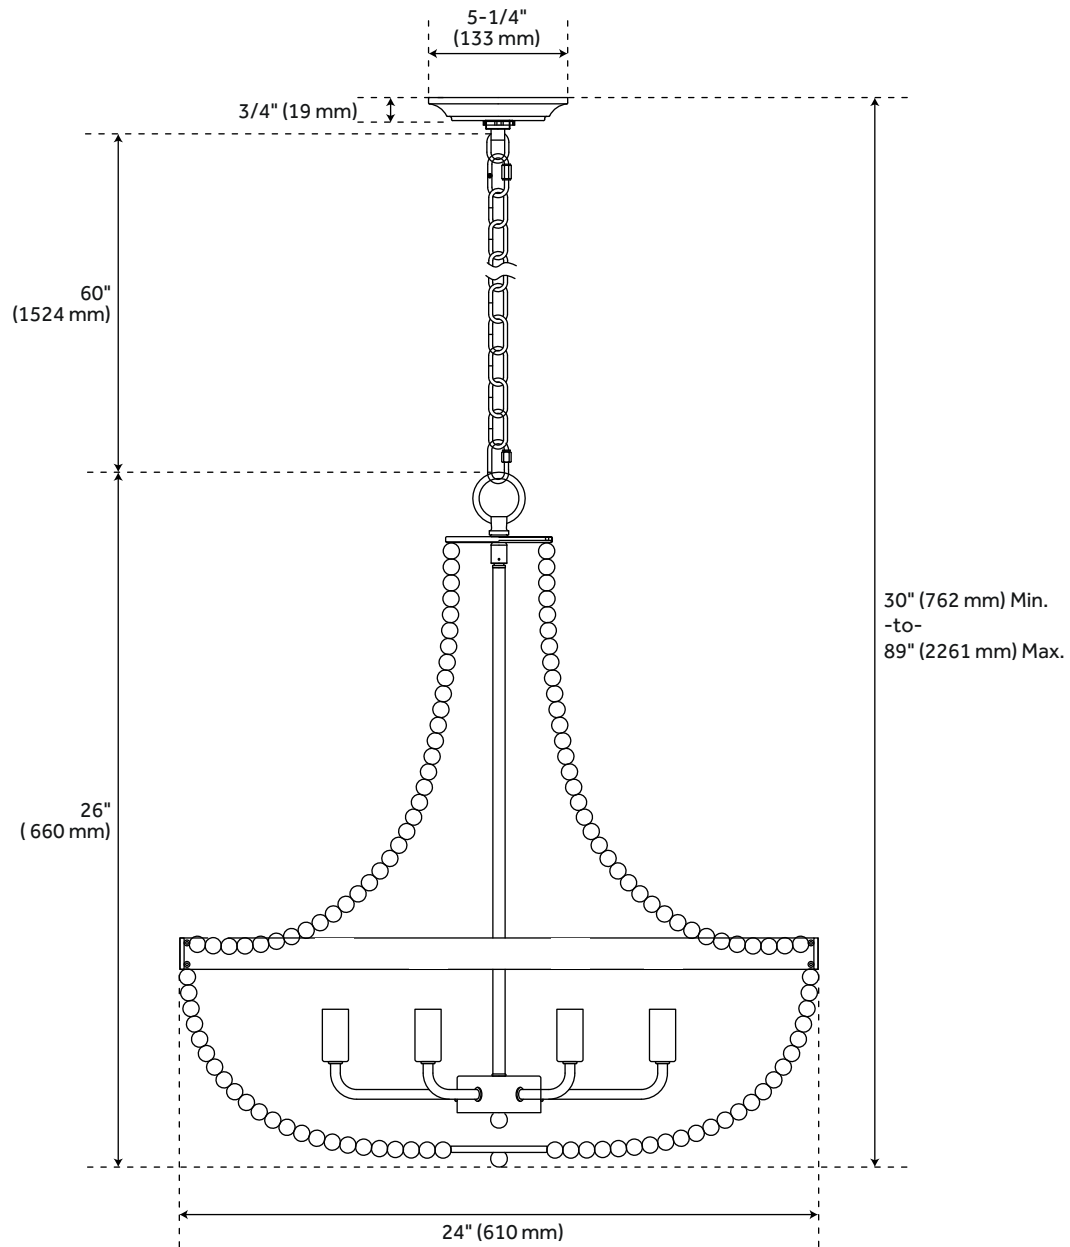

EDISTO 6-LIGHT PENDANT CHANDELIER - RUSTIC PEWTER

SKU: 479850

PHPL3446

All dimensions and specifications are nominal and may vary. Use actual products for accuracy in critical situations.