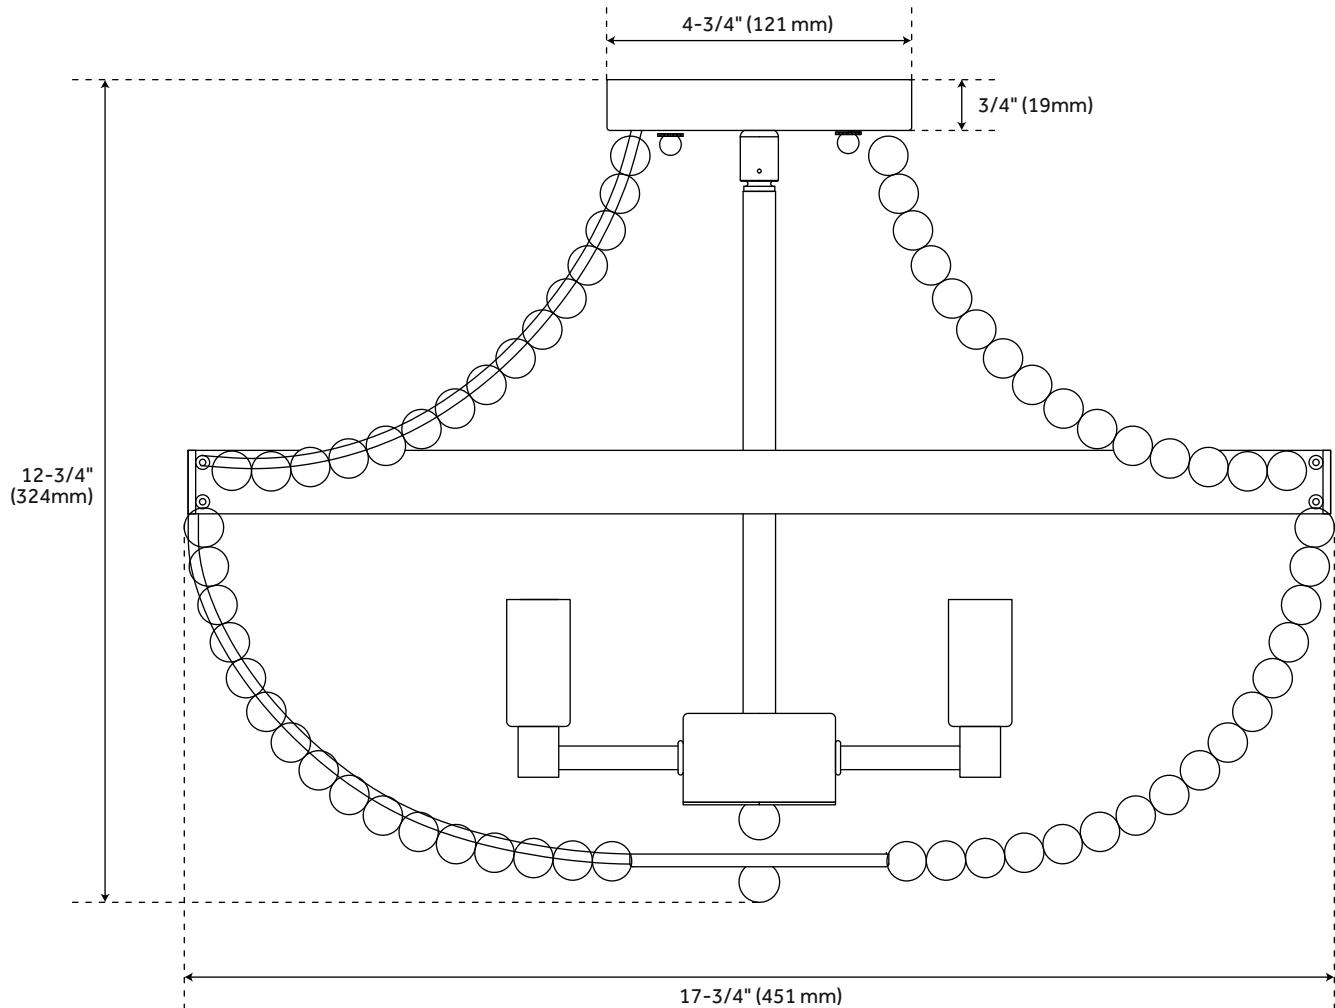

EDISTO - 3-LIGHT SEMI-FLUSH-MOUNT LIGHT - RUSTIC PEWTER

SKU: 479851
Code: PHSFL4663

FEATURES

Installation Type: Ceiling Mount
Design: Traditional
Product Finish: Rustic Pewter
Material: Metal
Length: 17-3/4"
Width: 17-3/4"
Height: 12-3/4"
Base Plate Length: 3/4"
Base Plate Diameter: 4-3/4"
Mounting Hardware Included: Yes
Shade Material: Wood
Number of Bulbs: 3
Base Plate Depth: 3/4"
Location Type: Suitable for Dry Locations
Bulbs Included: No
Bulb Type: Candelabra E-12
Wattage per Bulb: 60

UL 1598 / CSA C22.2 No 250.0

REVISED 3/21/2023

EDISTO - 3-LIGHT SEMI-FLUSH-MOUNT LIGHT - RUSTIC PEWTER

SKU: 479851

Code: PHSFL4663

ADDITIONAL FEATURES

- Backplate Dimensions: 3/4" H x 4-3/4" Diameter.
- Fixture uses E26 bulbs.

REVISED 3/21/2023

EDISTO 3-LIGHT SEMI-FLUSH-MOUNT LIGHT - RUSTIC PEWTER

SKU: 479851

PHSFL4663

All dimensions and specifications are nominal and may vary. Use actual products for accuracy in critical situations.