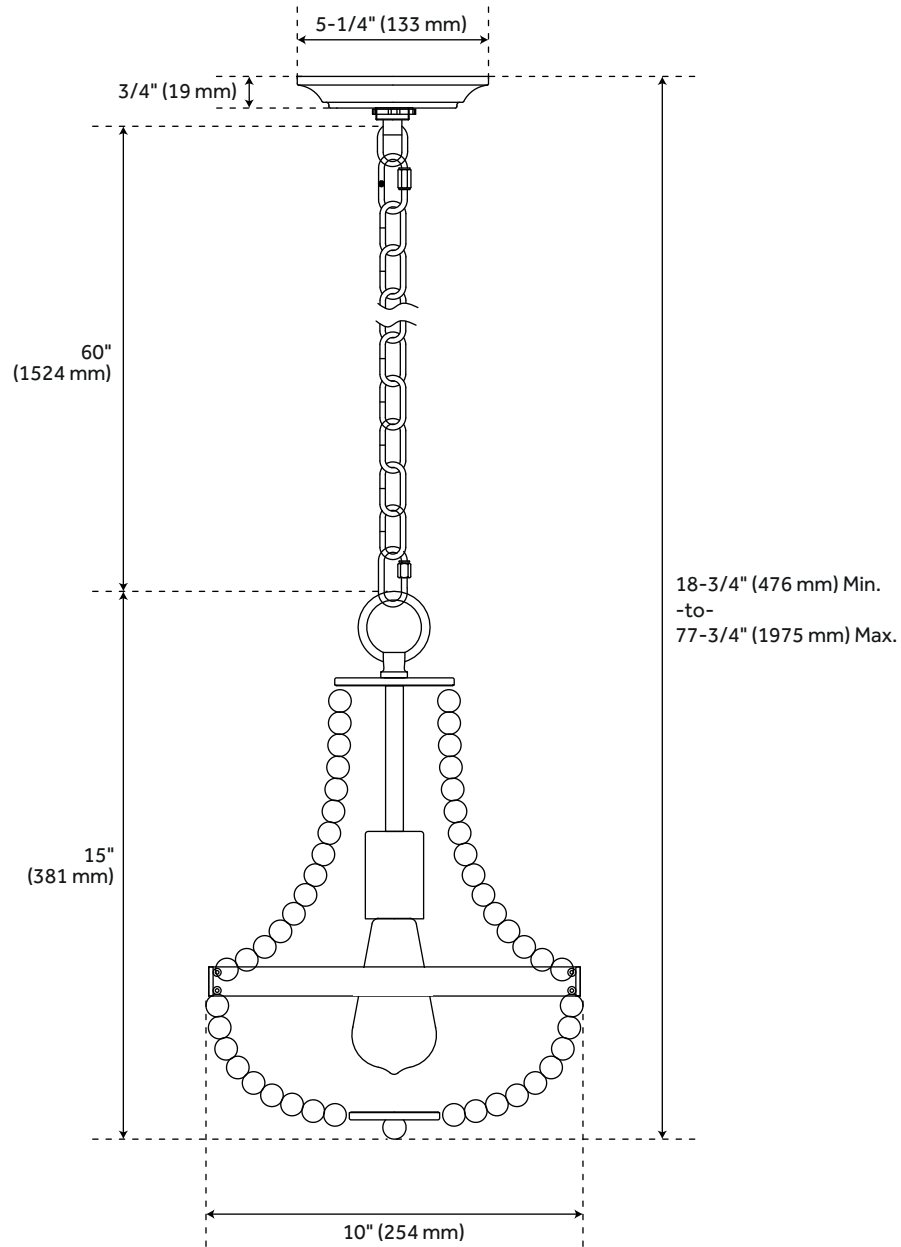

EDISTO PENDANT LIGHT - SINGLE LIGHT - RUSTIC PEWTER

SKU: 479852
Code: PHPL3441

FEATURES

Installation Type: Ceiling Mount
Design: Rustic
Product Finish: Rustic Pewter
Material: Metal
Length: 10"
Width: 10"
Height: 15"
Base Plate Length: 3/4"
Base Plate Diameter: 5-1/4"
Mounting Hardware Included: Yes
Shade Material: Wood
Number of Bulbs: 1
Base Plate Depth: 3/4"
Location Type: Suitable for Dry Locations
Bulbs Included: No
Bulb Type: Medium E-26
Wattage per Bulb: 60
Downrod/Chain Length: 60"
Remote Included: No

UL 1598 / CSA C22.2 No 250.0

REVISED 3/21/2023

EDISTO PENDANT LIGHT - SINGLE LIGHT - RUSTIC PEWTER

SKU: 479852

Code: PHPL3441

ADDITIONAL FEATURES

- Backplate Dimensions: 3/4" H x 5-1/4" Diameter.
- Fixture uses E26 bulbs.
- Chain Length 60" Wire Length 180"
- Hanging Height: 18.75" Minimum 77.75" Maximum.

REVISED 3/21/2023

EDISTO SINGLE LIGHT PENDANT LIGHT - RUSTIC PEWTER

SKU: 479852

PHPL3441

All dimensions and specifications are nominal and may vary. Use actual products for accuracy in critical situations.