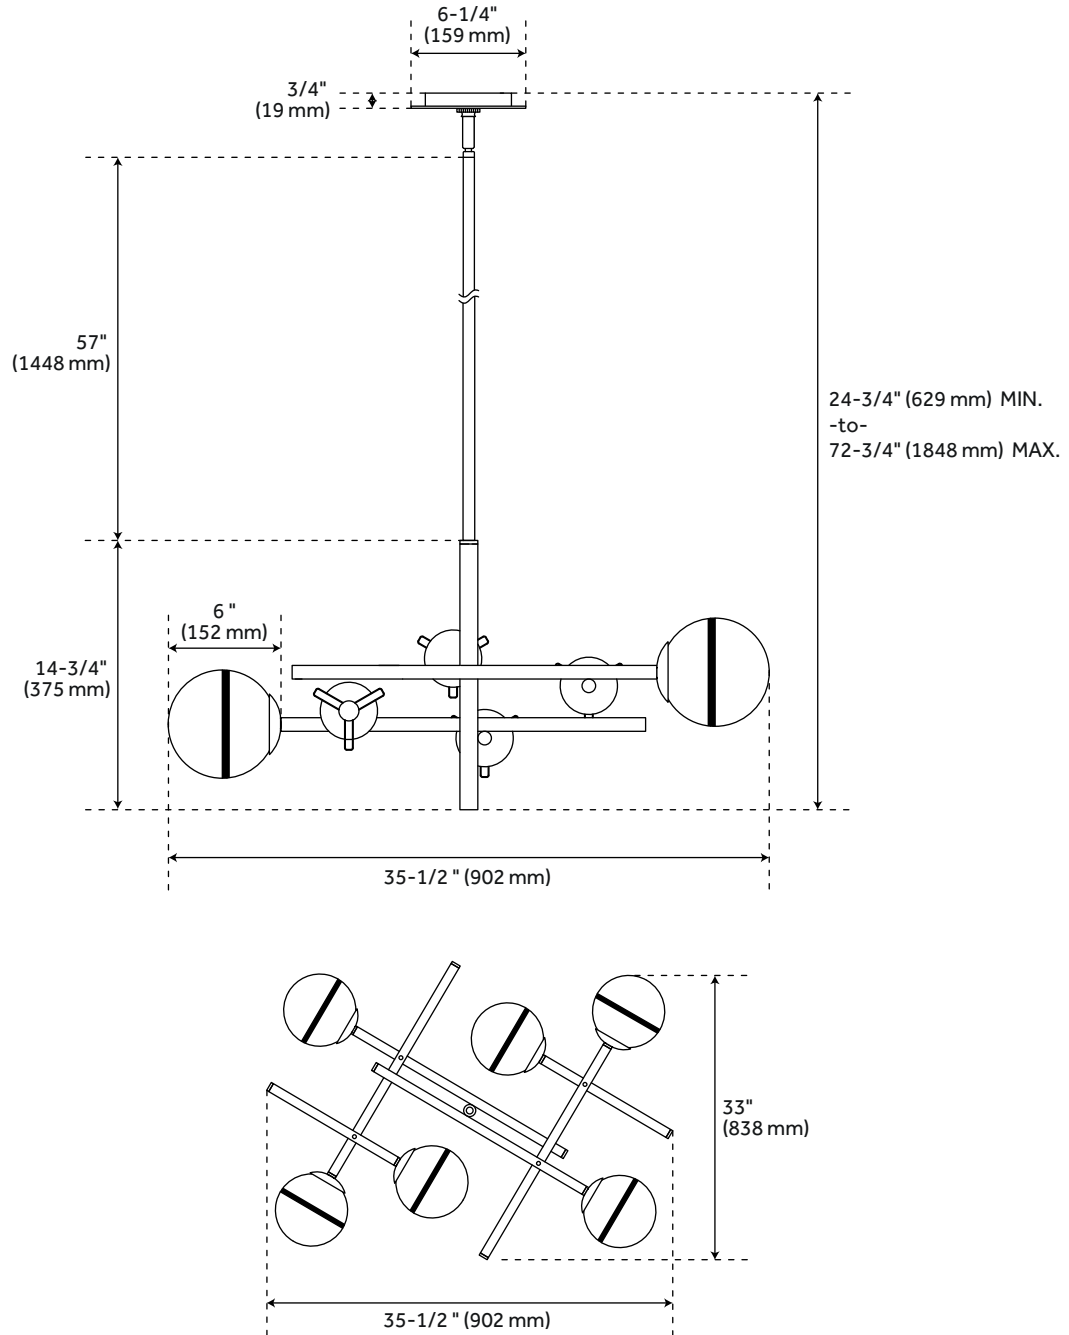

BARDI 6-LIGHT CHANDELIER - BRUSHED GOLD - MATTE BLACK

SKU: 479859
Code: PPHL6516

FEATURES

Installation Type: Ceiling Mount
Design: Modern
Product Finish: Brushed Gold/Matte Black
Material: Metal
Length: 35-1/2"
Width: 33"
Height: 14-3/4"
Base Plate Length: 3/4"
Base Plate Diameter: 6-1/4"
Mounting Hardware Included: Yes
Shade Finish: Black/White
Shade Material: Glass
Number of Bulbs: 6
Base Plate Depth: 3/4"
Location Type: Suitable for Dry Locations
Bulbs Included: No
Bulb Type: Candelabra E-12
Wattage per Bulb: 60
Downrod/Chain Length: (1) 6" and (4) 12"

UL 1598 / CSA C22.2 No 250.0

REVISED 3/21/2023

BARDI 6-LIGHT CHANDELIER - BRUSHED GOLD - MATTE BLACK

SKU: 479859
Code: PPHL6516

ADDITIONAL FEATURES

- Backplate Dimensions: 3/4" H x 6-1/4" Diameter.
- Fixture uses E12 bulbs.
- Wire Length 180"
- Hanging Height: 24.75" Minimum 72.75" Maximum.

REVISED 3/21/2023

BARDI 6-LIGHT CHANDELIER - BRUSHED GOLD/MATTE BLACK

SKU: 479859

PHHL6516

All dimensions and specifications are nominal and may vary. Use actual products for accuracy in critical situations.