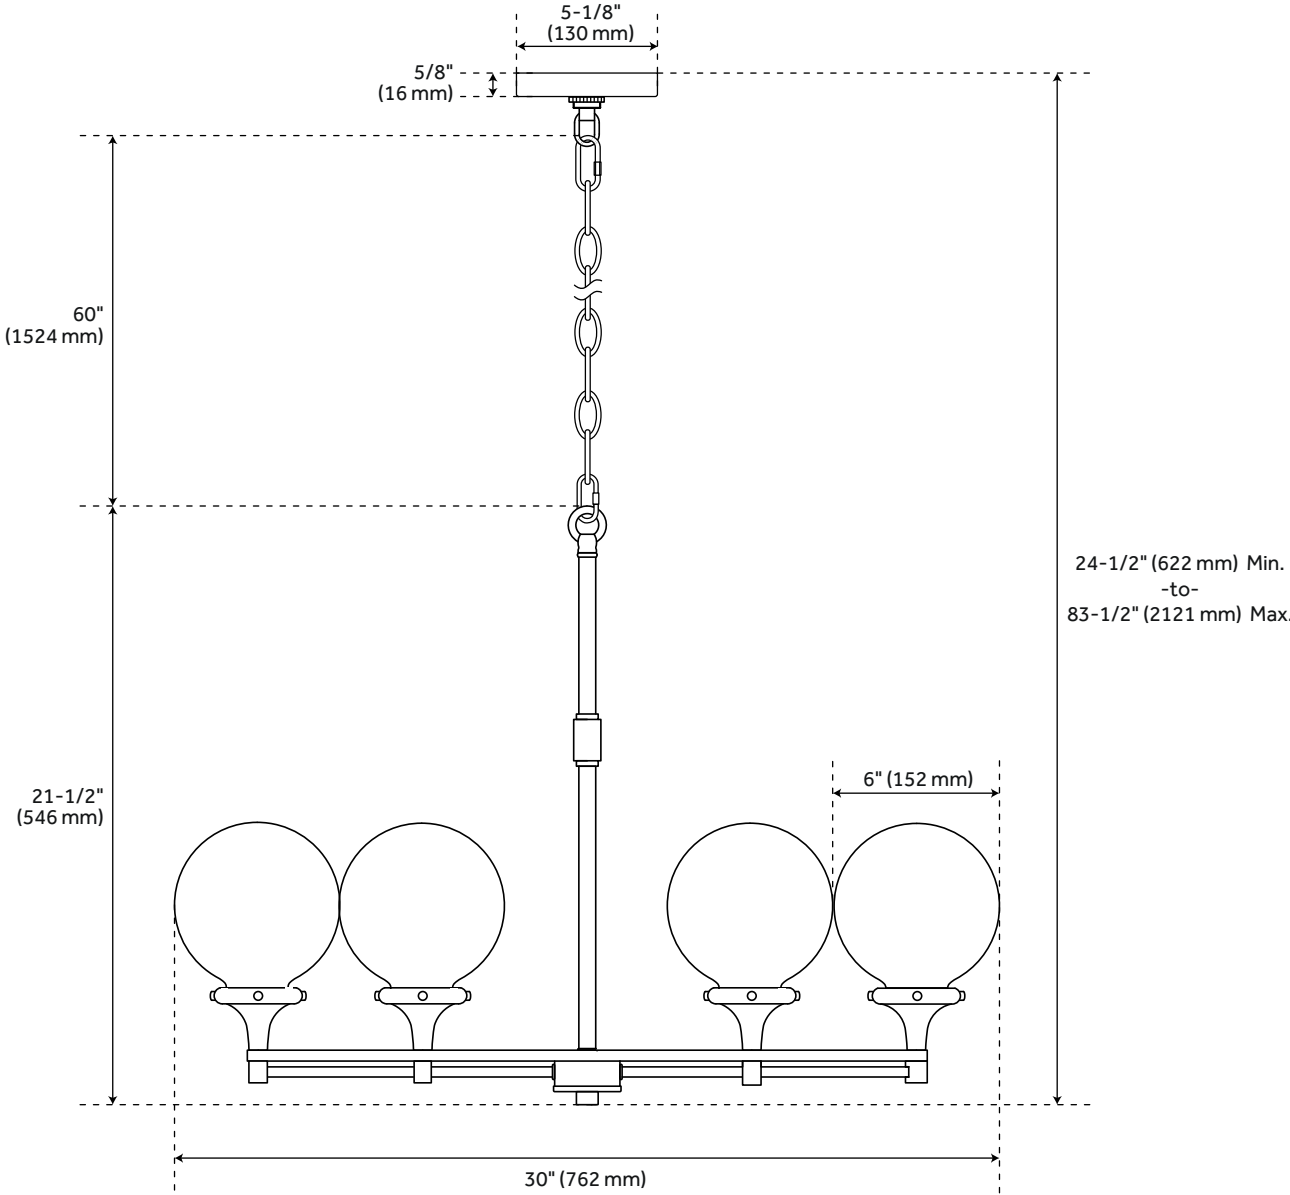

ALFARO 6-LIGHT CHANDELIER - BRUSHED GOLD

SKU: 479871

CODES/STANDARDS

UL 1598 / CSA C22.2 No 250.0

FEATURES

Installation Type: Ceiling Mount
Design: Glam
Product Finish: Brushed Gold
Material: Metal
Length: 30"
Width: 30"
Height: 21-1/2"
Base Plate Length: 5/8"
Base Plate Height: 5/8"
Mounting Hardware Included: Yes
Reversible Mounting: No
Shade Finish: Shiny;Opal White
Shade Material: Glass
Number of Bulbs: 6
Base Plate Width: 5-1/8"
Base Plate Depth: 5/8"
Location Type: Suitable for Dry Locations
Bulbs Included: No
Bulb Type: Candelabra E-12
Wattage per Bulb: 60
Downrod/Chain Length: 16-1/4"

Code:

REVISED 12/28/2021

ALFARO 6-LIGHT CHANDELIER - BRUSHED GOLD

SKU: 479871

All dimensions and specifications are nominal and may vary. Use actual products for accuracy in critical situations.

Code: PPHL6526