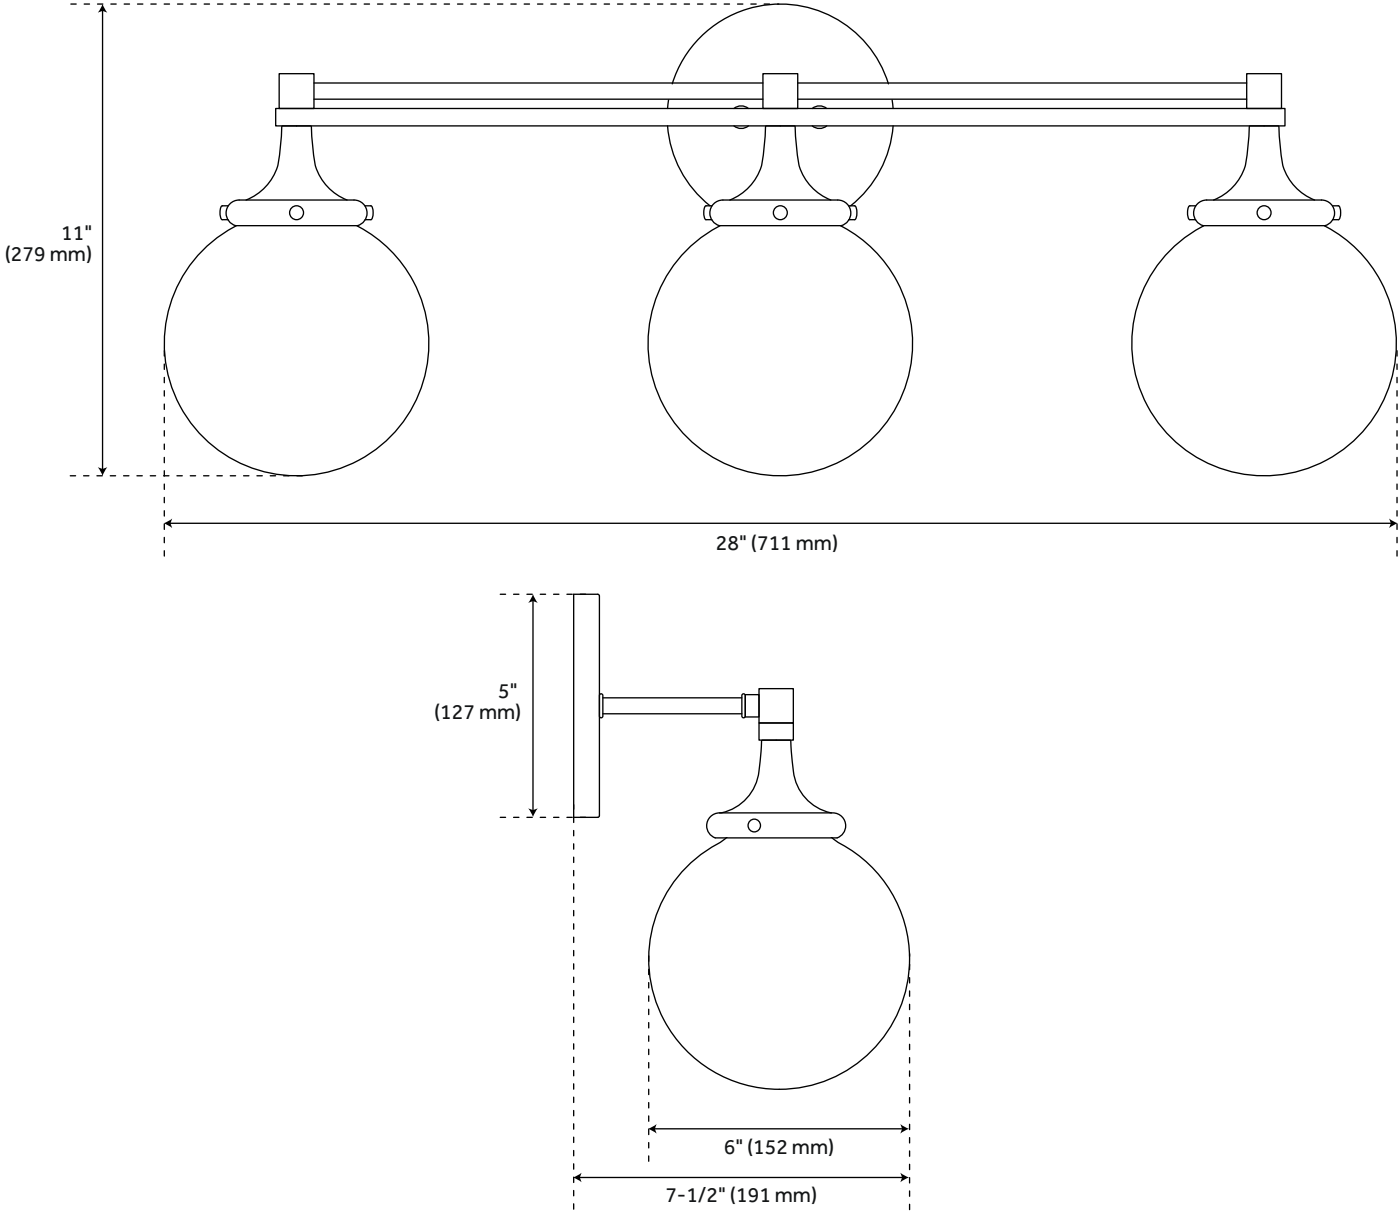

## FEATURES

Installation Type: Wall Mount  
Design: Glam  
Product Finish: Brushed Gold  
Material: Metal  
Width: 28"  
Height: 11"  
Depth: 6"  
Base Plate Length: 1/2"  
Base Plate Height: 1/2"  
Mounting Hardware Included: Yes  
Reversible Mounting: Yes  
Shade Finish: Brushed Gold  
Shade Material: Glass  
Number of Bulbs: 1  
Base Plate Width: 5"  
Base Plate Depth: 1/2"  
Location Type: Suitable for Damp Locations  
Bulbs Included: No  
Bulb Type: Candelabra E-12  
Wattage per Bulb: 60

# ALFARO 3-LIGHT VANITY LIGHT - BRUSHED GOLD

SKU: 479873

All dimensions and specifications are nominal and may vary. Use actual products for accuracy in critical situations.

Code: PHVL3253