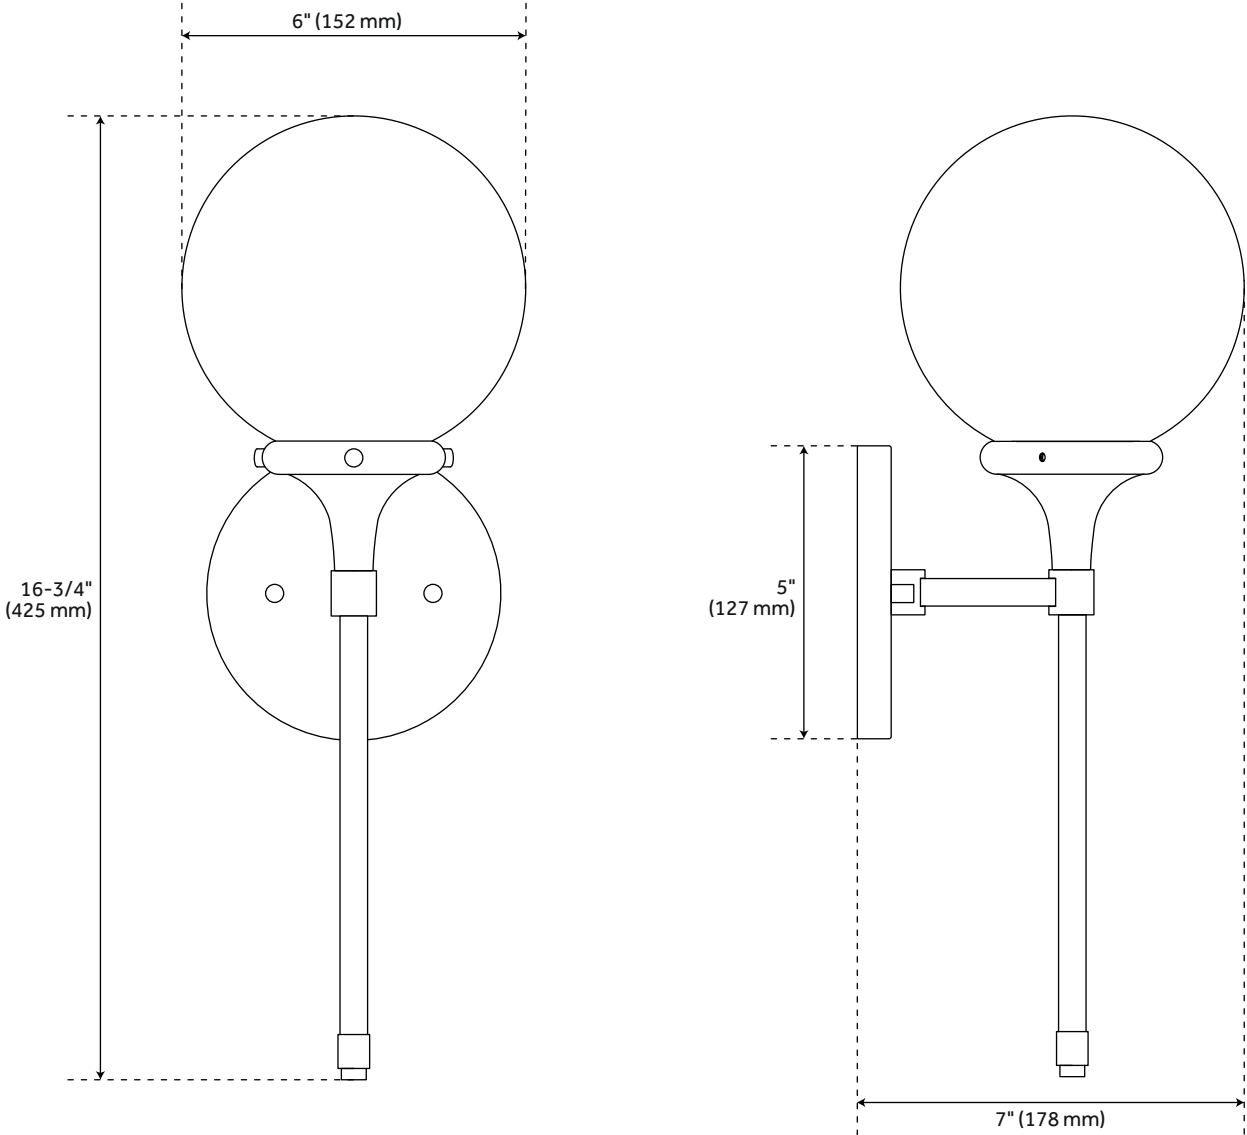

# ALFARO SINGLE LIGHT VANITY SCONCE

SKU: 479874

## FEATURES

Installation Type: Wall Mount  
Design: Glam  
Product Finish: Brushed Gold  
Material: Metal  
Width: 6"  
Height: 16-3/4"  
Depth: 7"  
Base Plate Length: 5"  
Base Plate Height: 1/2"  
Mounting Hardware Included: Yes  
Reversible Mounting: Yes  
Shade Finish: Brushed Gold  
Shade Material: Glass  
Number of Bulbs: 3  
Base Plate Width: 5"  
Base Plate Depth: 1/2"  
Location Type: Suitable for Damp Locations  
Bulbs Included: No  
Bulb Type: Candelabra E-12  
Wattage per Bulb: 60

# ALFARO SINGLE LIGHT VANITY LIGHT - BRUSHED GOLD

SKU: 479874

All dimensions and specifications are nominal and may vary. Use actual products for accuracy in critical situations.

Code: PHWL3411