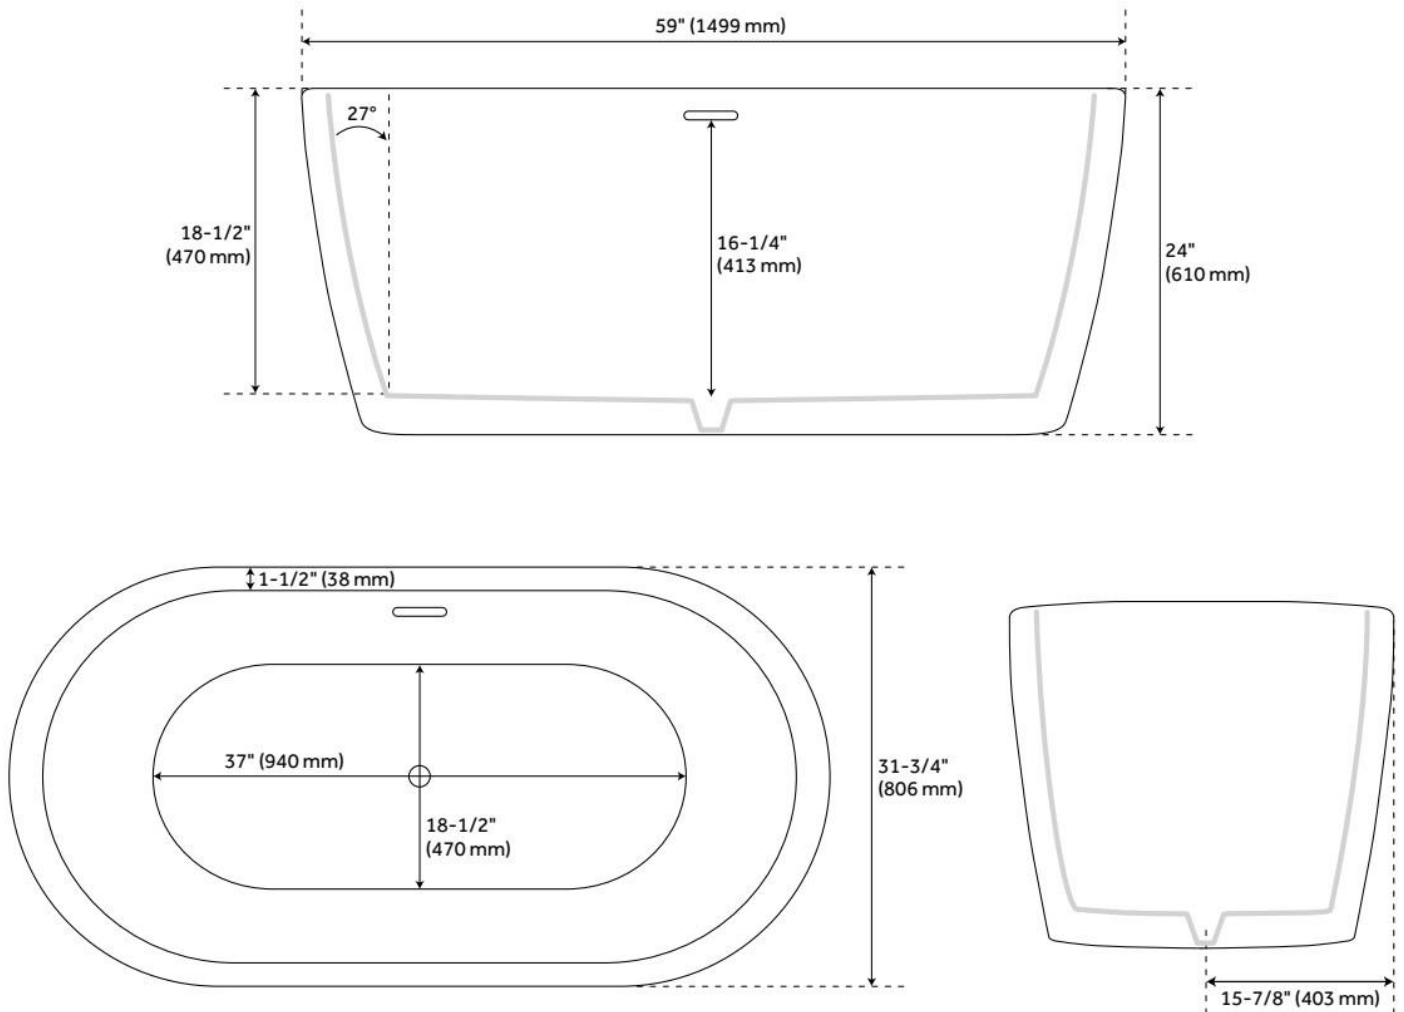

59" EDEN ACRYLIC FREESTANDING TUB - OVERFLOW

SKU: 479962
Code: SH479962

FEATURES

Tub Material: Acrylic
Product Finish: White
Shape: Oval
Tub Drain Placement: Center
Drain Included: Yes
Drain and Overflow Finish: Overflow Hole/No Drain
Water Depth to Overflow: 16-1/4"
Water Capacity (Gallons): 48
Built-In Adjusters: Yes
Tub Weight Uncrated (lbs): 105
Optional Accessory: 428473

CSA B45.5/IAPMO Z124, Massachusetts Accepted, LISTED ID: SH112112*

ADDITIONAL FEATURES

- All dimensions are ($\pm 1/2$ ").
- Formed of two acrylic sheets, the air between acting as thermal insulator.
- Insulation option: increases heat retention and prevents condensation due to water and air temperature fluctuations.

REVISED 6/26/2024

59" EDEN ACRYLIC FREESTANDING TUB - OVERFLOW

SKU: 479962
Code: SH479962

REVISED 6/26/2024