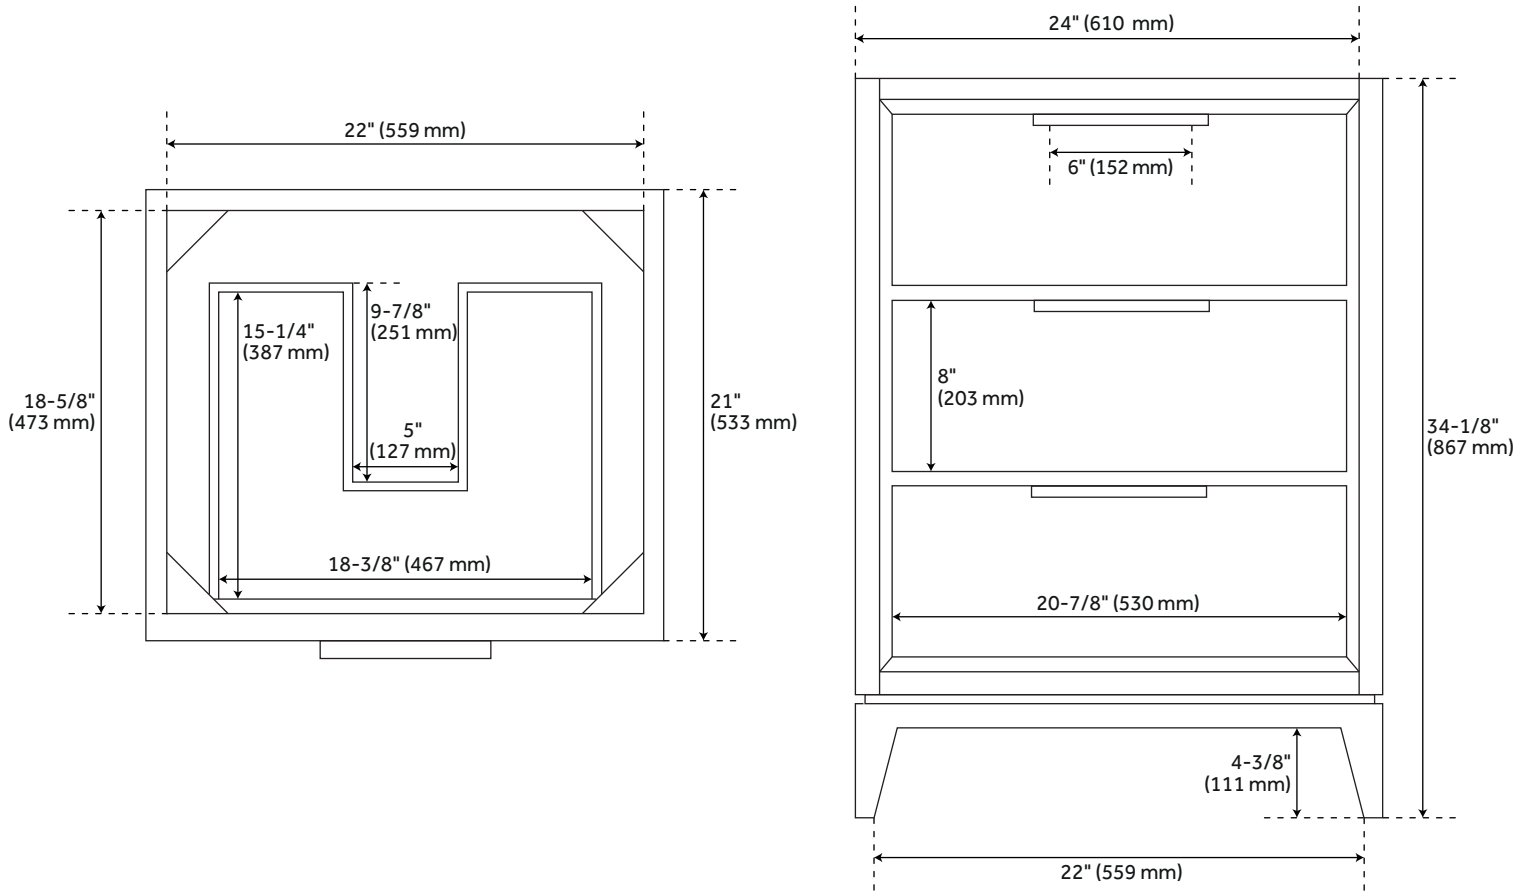

24" HYTES MAHOGANY VANITY WITH RECTANGULAR UNDERMOUNT SINK - SKY GRAY

SKU: 953492-24-RUMB

CODES/STANDARDS

FEATURES

Installation Type: Freestanding
Product Finish: Sky Gray
Material: Mahogany
Number of Drawers: 2
Width: 24"
Height: 34-1/8"
Depth: 21"
Assembly Required: No
Dovetail Drawers: Yes
Number of Basins: 1
Sink Installation: Undermount - Rectangle
Fits Drain Hole Size: 1-1/2"
Faucet Included: No
Vanity Top Thickness: 3cm
Size: 24"
Hardware Finish: Black
Built-In Adjusters: Yes
Sink Included: Optional
Basin Overflow: Yes
Vanity Top Included: Optional
Vanity Top Depth: 22"
Vanity Top Width: 25"
Mirror Included: No

Code:

REVISED 11/23/2021

24" HYTES MAHOGANY VANITY - SKY GRAY

SKU: 480193

All dimensions and specifications are nominal and may vary. Use actual products for accuracy in critical situations.