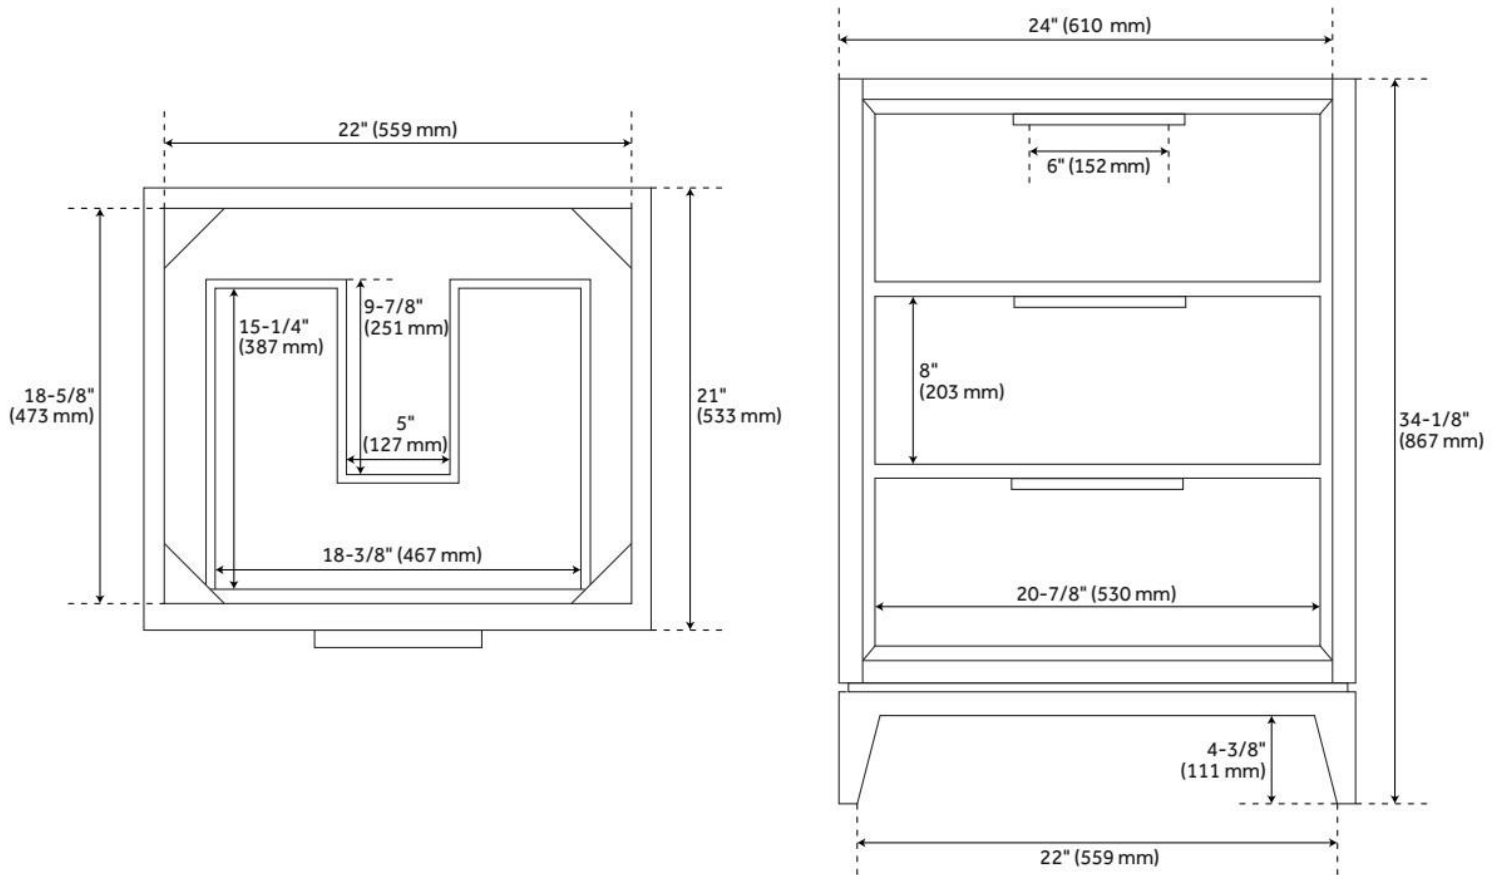

24" HYTES MAHOGANY VANITY - SKY GRAY - VANITY CABINET ONLY

SKU: 480193
Code: SH480193

REVISED 8/7/2024