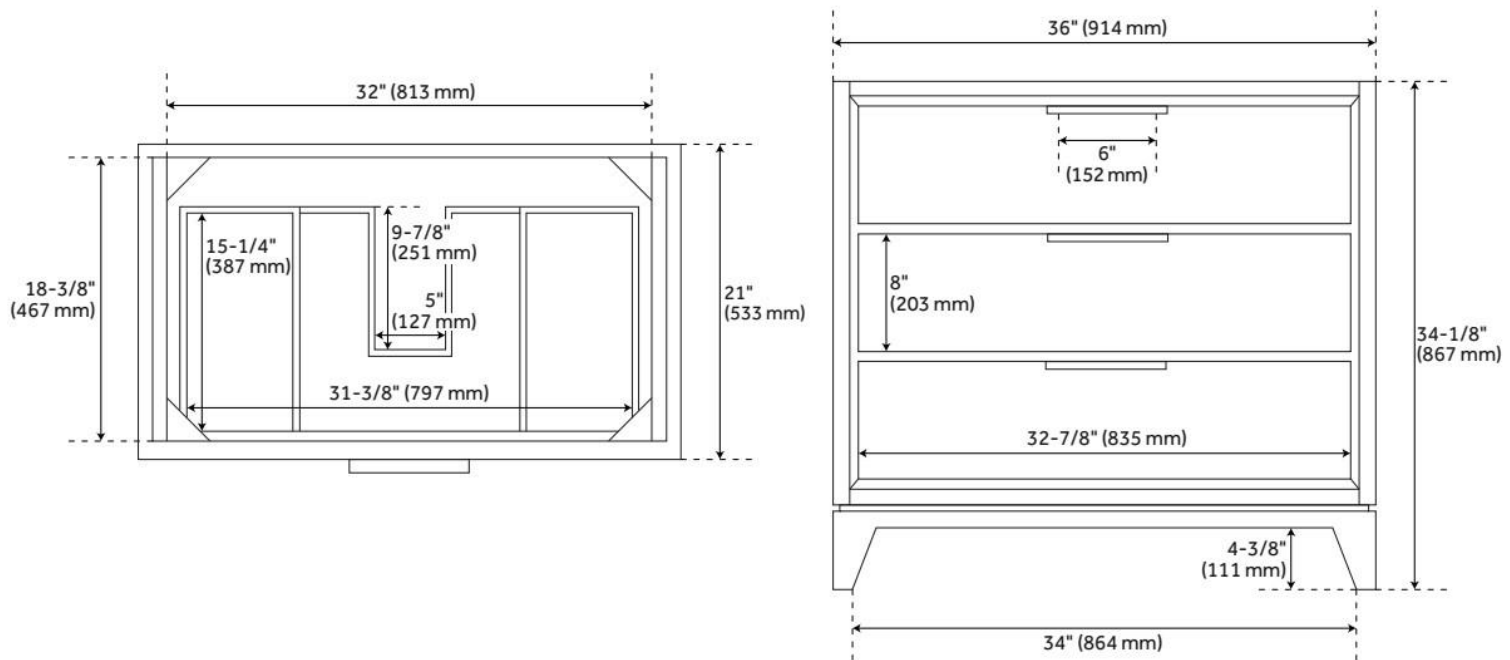

36" HYTES MAHOGANY VANITY - SKY GRAY - VANITY CABINET ONLY

SKU: 480196
Code: SH480196

FEATURES

Material: Mahogany
Product Finish: Sky Gray
Number of Drawers: 3
Soft-Close Slides: Yes
Dovetail Drawers: Yes
Hardware Finish: Black
Built-In Adjusters: Yes

ADDITIONAL FEATURES

- See Installation Instructions for directions to attach the vanity top and sink.
- All dimensions are ($\pm 1/2$ ").

REVISED 8/5/2024

36" HYTES MAHOGANY VANITY - SKY GRAY - VANITY CABINET ONLY

SKU: 480196
Code: SH480196

REVISED 8/5/2024