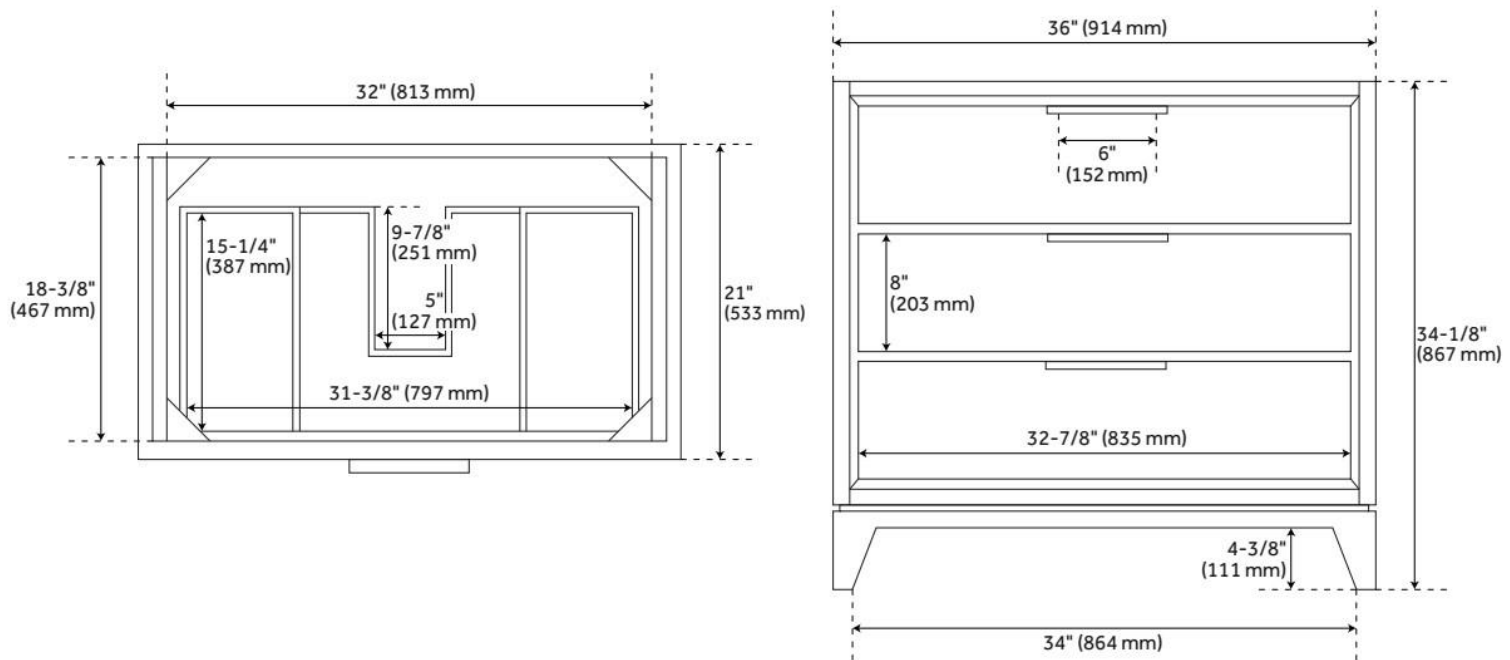

36" HYTES MAHOGANY VANITY - MIDNIGHT NAVY BLUE - VANITY CABINET ONLY

SKU: 480197
Code: SH480197

REVISED 8/7/2024