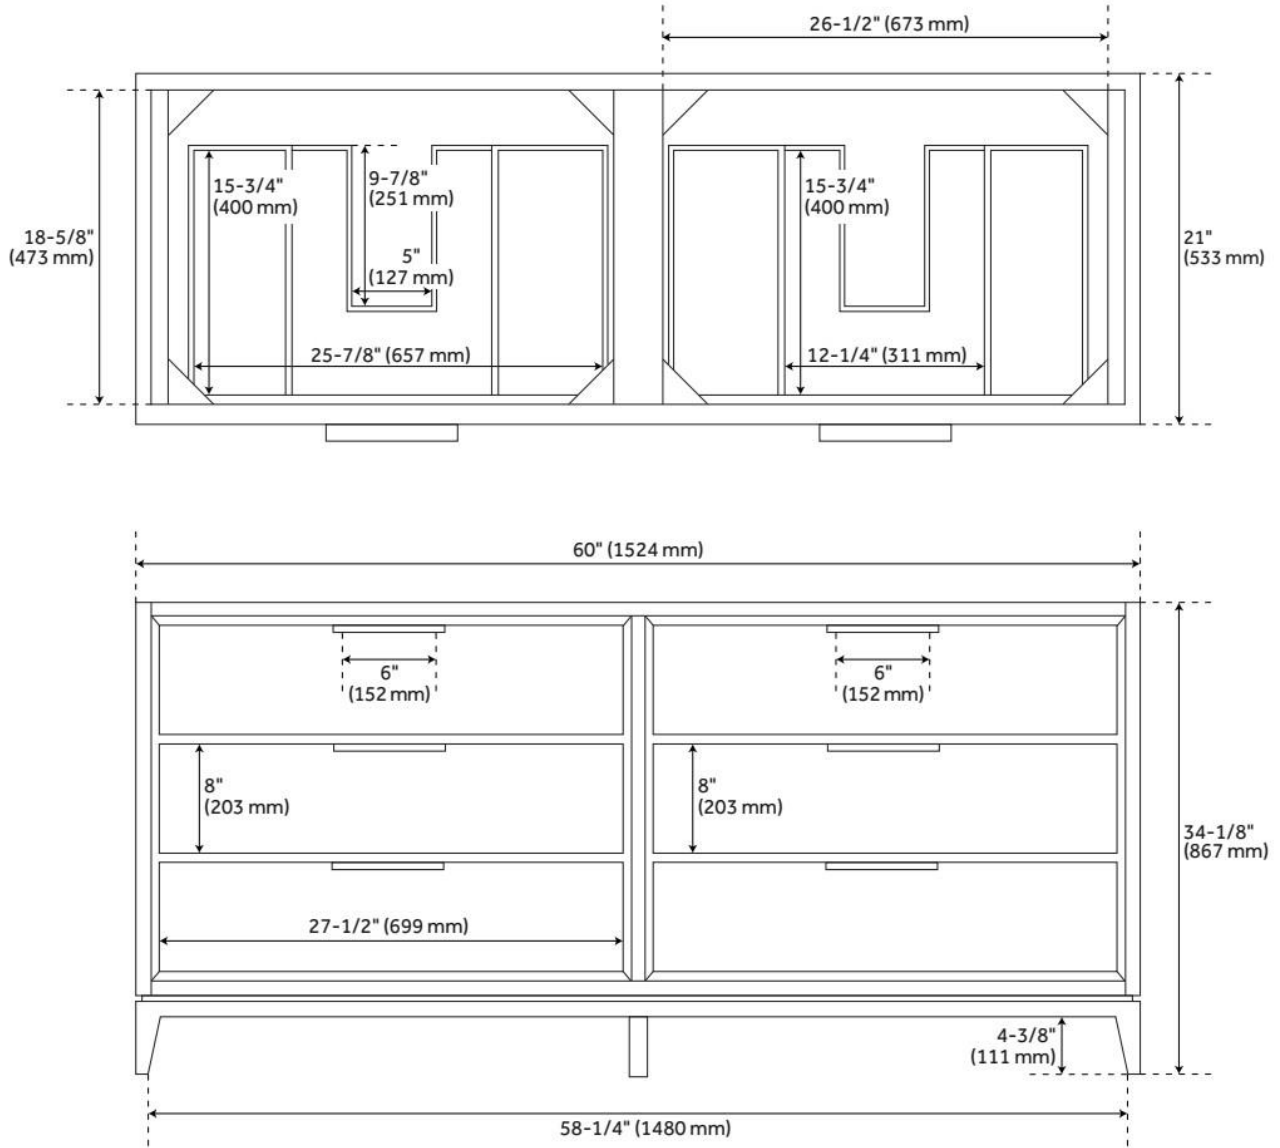

60" HYTES MAHOGANY VANITY - MIDNIGHT NAVY BLUE - VANITY CABINET ONLY

SKU: 480200
Code: SH480200

REVISED 7/30/2024