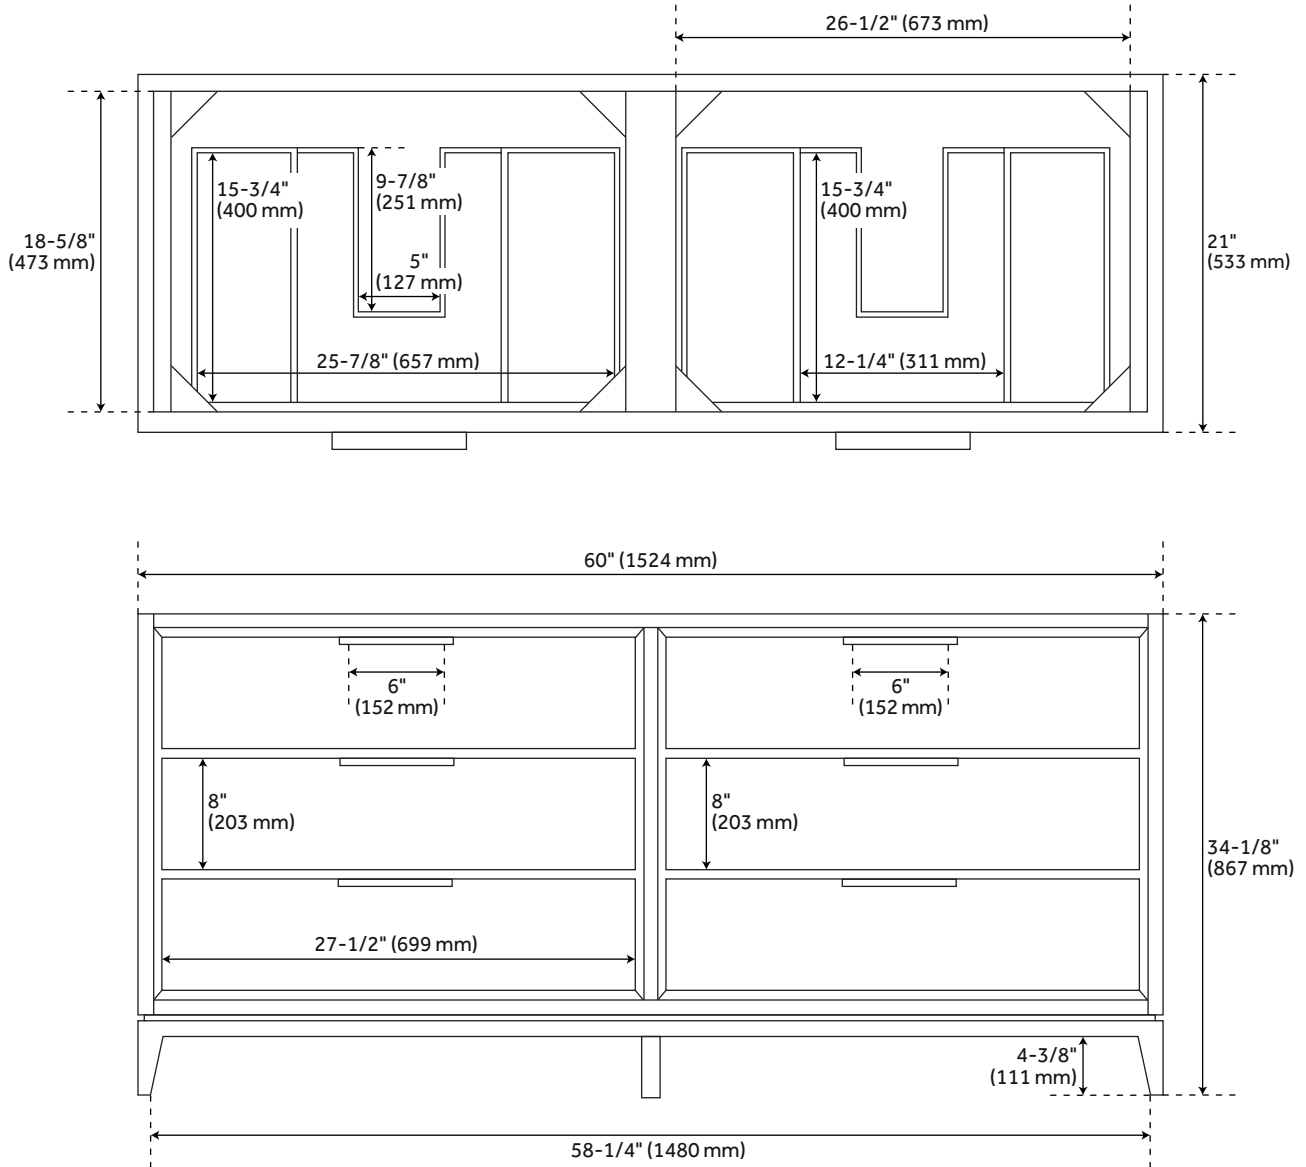

60" HYTES MAHOGANY VANITY - MIDNIGHT NAVY BLUE

SKU: 480200

All dimensions and specifications are nominal and may vary. Use actual products for accuracy in critical situations.