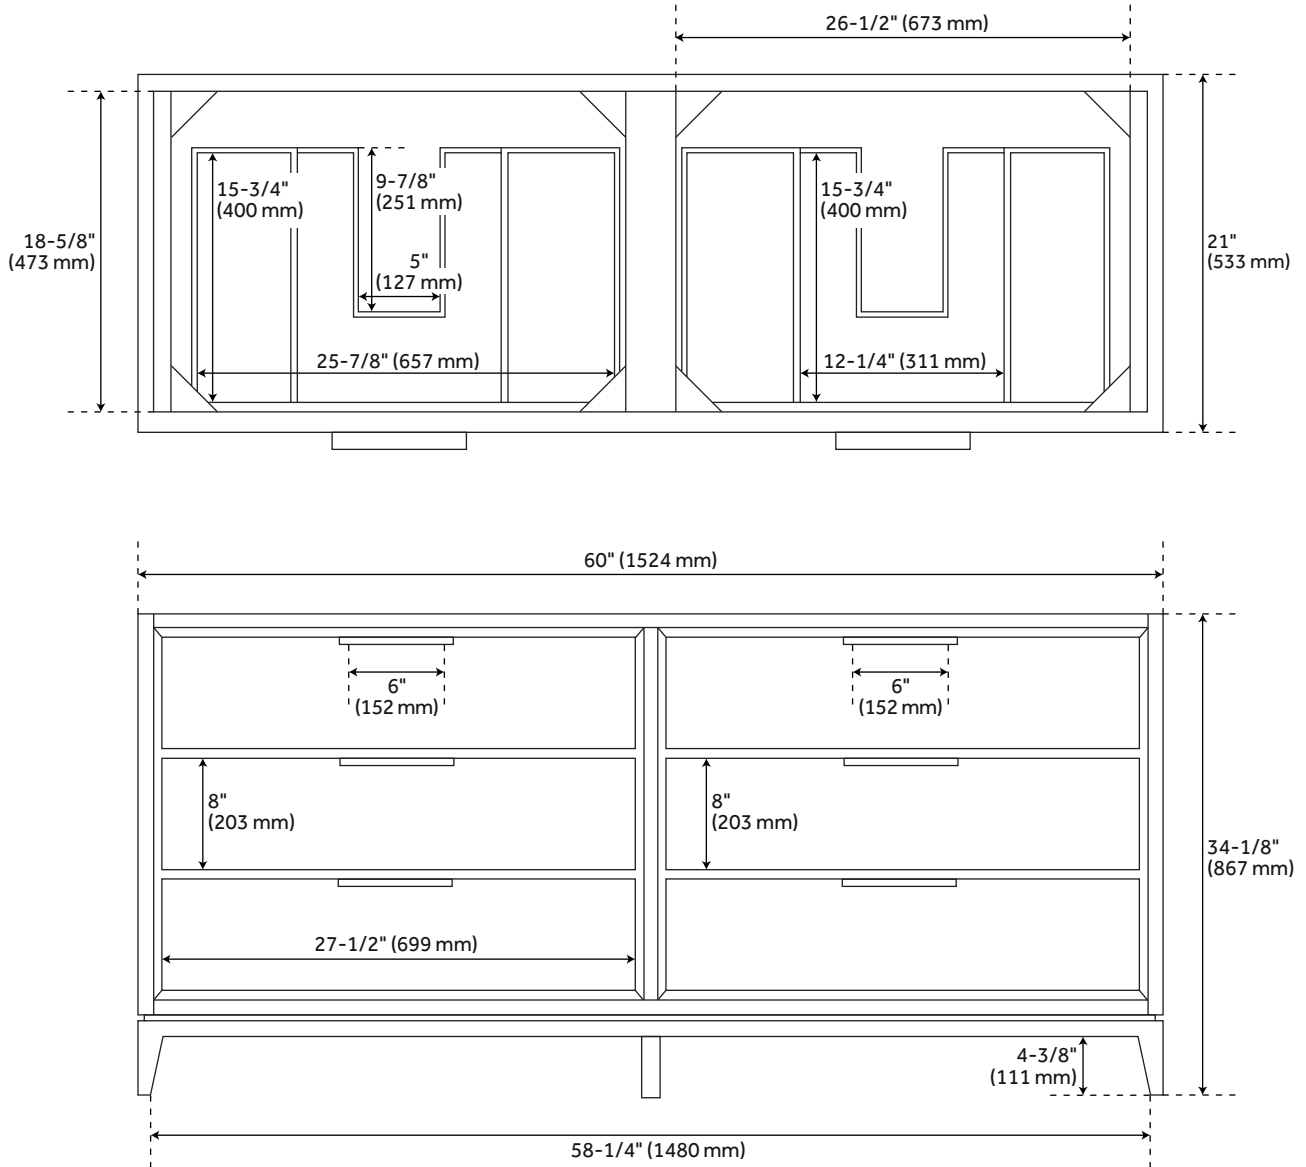

60" HYTES MAHOGANY DOUBLE VANITY WITH UNDERMOUNT SINKS - MIDNIGHT NAVY BLUE

SKU: 953493-60-UM

CODES/STANDARDS

FEATURES

Installation Type: Freestanding
Features: Soft-Close Hinges
Product Finish: Midnight Navy Blue
Material: Mahogany
Number of Drawers: 6
Width: 60"
Height: 34-1/8"
Depth: 21"
Assembly Required: No
Dovetail Drawers: Yes
Number of Basins: 2
Sink Installation: Undermount - Oval
Faucet Included: No
Vanity Top Thickness: 3cm
Size: 60"
Hardware Finish: Black
Built-In Adjusters: Yes
Sink Included: Optional
Vanity Top Included: Optional
Vanity Top Depth: 22"
Vanity Top Width: 61"
Mirror Included: No

Code:
REVISED 11/29/2021

60" HYTES MAHOGANY VANITY - MIDNIGHT NAVY BLUE

SKU: 480200

All dimensions and specifications are nominal and may vary. Use actual products for accuracy in critical situations.