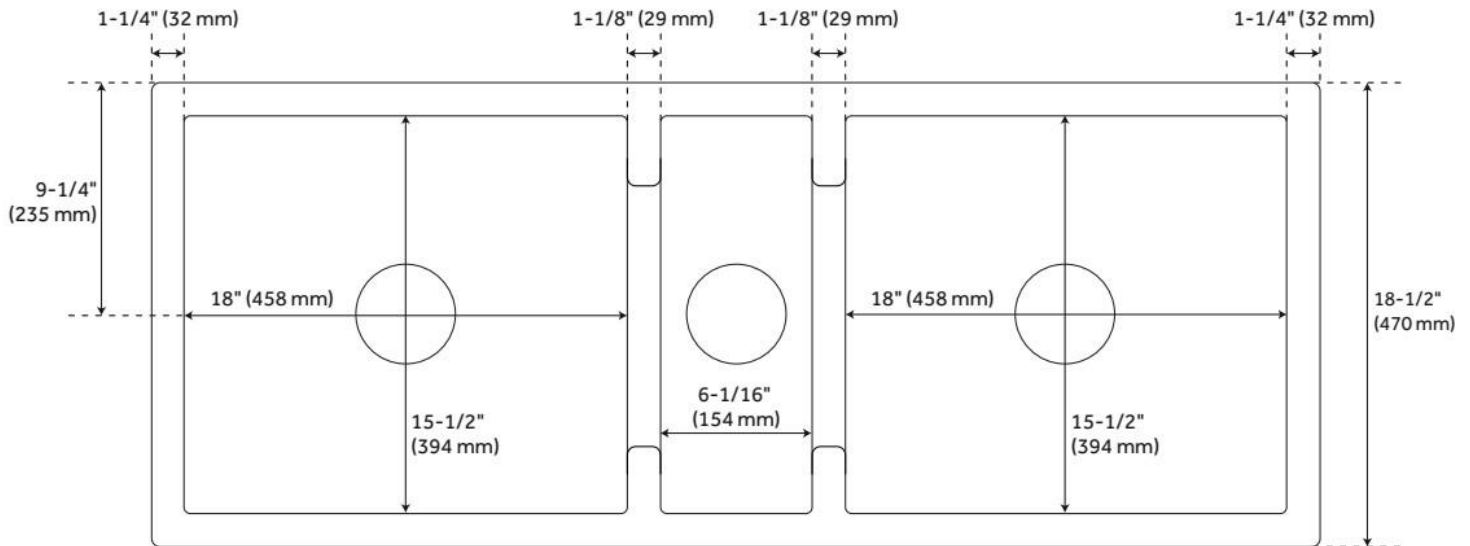

47" TETHRA TRIPLE-BOWL FIRECLAY FARMHOUSE KITCHEN SINK - WHITE

SKU: 480268
Code: SH480268

FEATURES

Material: Fireclay
Product Finish: White
Installation Type: Farmhouse
Shape: Rectangle
Drain Placement: Center
Fits Drain Hole Size: 3-1/2"
Faucet Centers: No Faucet Hole
Overflow Hole: No
Mounting Hardware Included: No

Optional Accessory: Strainer: SH450688, SH450687 + SH393684, SH393685, SH398618, SH393686, SH393687

ASME A112.19.2/CSA B45.1, Massachusetts Accepted, LISTED ID: SH229037

ADDITIONAL FEATURES

- Made of solid, heavy-duty fireclay.
- Smooth, ripple-resistant surface.
- If purchasing drain separately, it must be able to accommodate a sink drain thickness of 1".
- All sink dimensions are ($\pm 1/2"$).

REVISED 7/5/2024

47" TETHRA TRIPLE-BOWL FIRECLAY FARMHOUSE KITCHEN SINK - WHITE

SKU: 480268
Code: SH480268

REVISED 7/5/2024