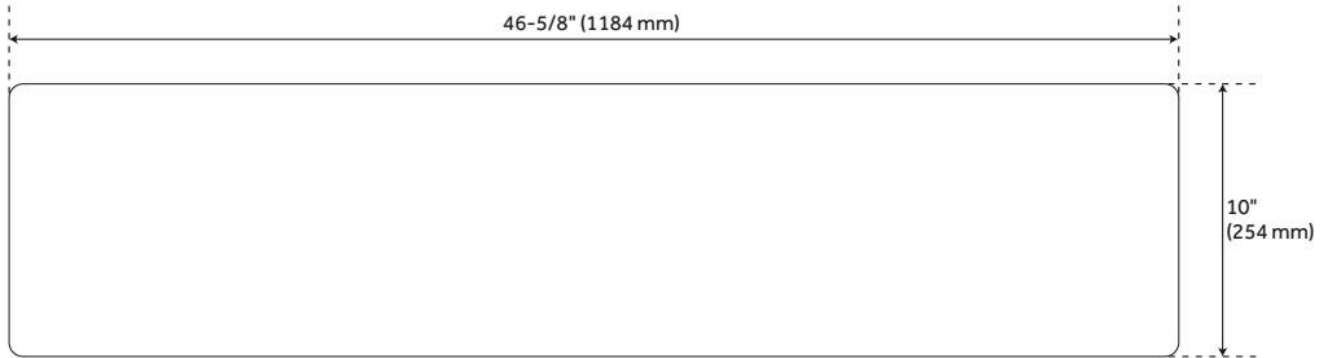

47" TETHRA TRIPLE-BOWL FIRECLAY FARMHOUSE KITCHEN SINK - WHITE

SKU: 480268
Code: SH480268

FEATURES

Material: Fireclay
Product Finish: White
Installation Type: Farmhouse
Shape: Rectangle
Drain Placement: Center
Fits Drain Hole Size: 3-1/2"
Faucet Centers: No Faucet Hole
Overflow Hole: No
Mounting Hardware Included: No

Optional Accessory: Strainer: SH450688, SH450687 + SH393684, SH393685, SH398618, SH393686, SH393687

ASME A112.19.2/CSA B45.1, Massachusetts Accepted, LISTED ID: SH229037

ADDITIONAL FEATURES

- Made of solid, heavy-duty fireclay.
- Smooth, ripple-resistant surface.
- If purchasing drain separately, it must be able to accommodate a sink drain thickness of 1".
- All sink dimensions are ($\pm 1/2"$).

REVISED 7/5/2024

47" TETHRA TRIPLE-BOWL FIRECLAY FARMHOUSE KITCHEN SINK - WHITE

SKU: 480268
Code: SH480268

REVISED 7/5/2024