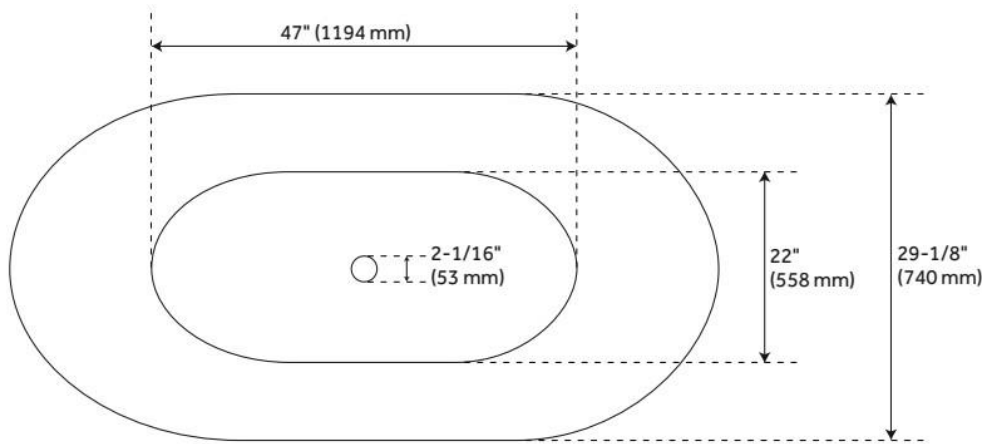

59" CATINO SOLID SURFACE FREESTANDING TUB - MATTE BLACK

SKU: 480479
Code: SH480479

REVISED 6/27/2024