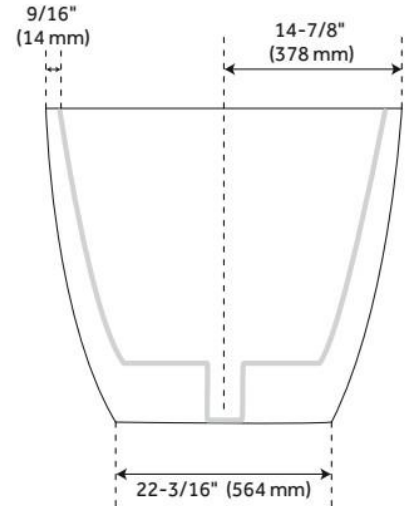

59" CATINO SOLID SURFACE FREESTANDING TUB - MATTE BLACK

SKU: 480479
Code: SH480479

REVISED 6/27/2024