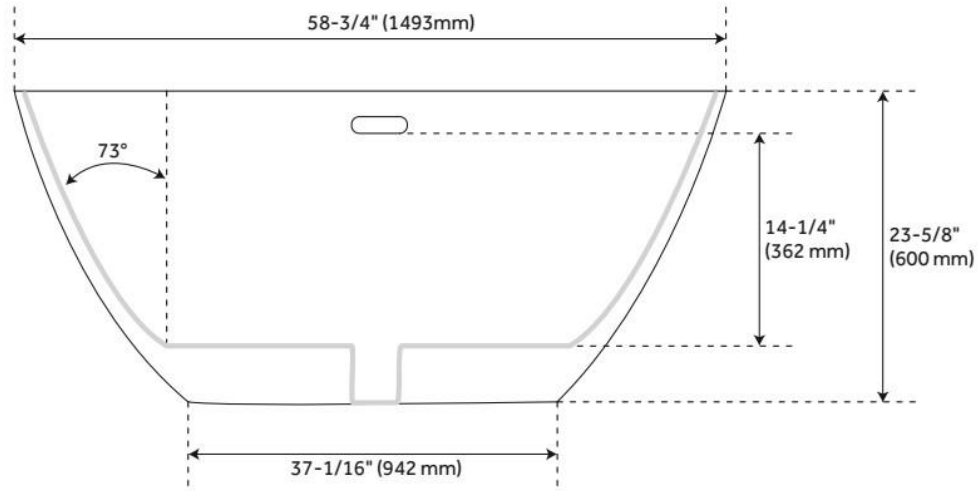

59" CATINO SOLID SURFACE FREESTANDING TUB - MATTE BLACK

SKU: 480479
Code: SH480479

REVISED 6/27/2024