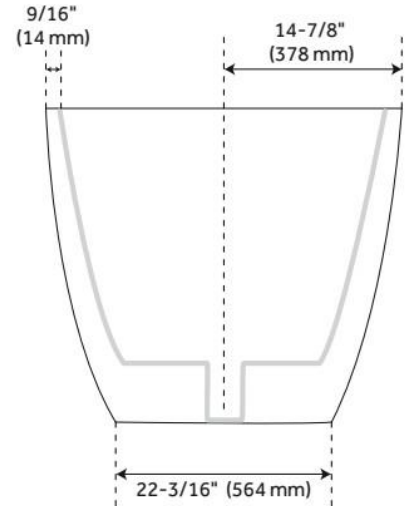

59" CATINO SOLID SURFACE FREESTANDING TUB - MATTE FINISH

SKU: 480481
Code: SH480481

REVISED 12/26/2024