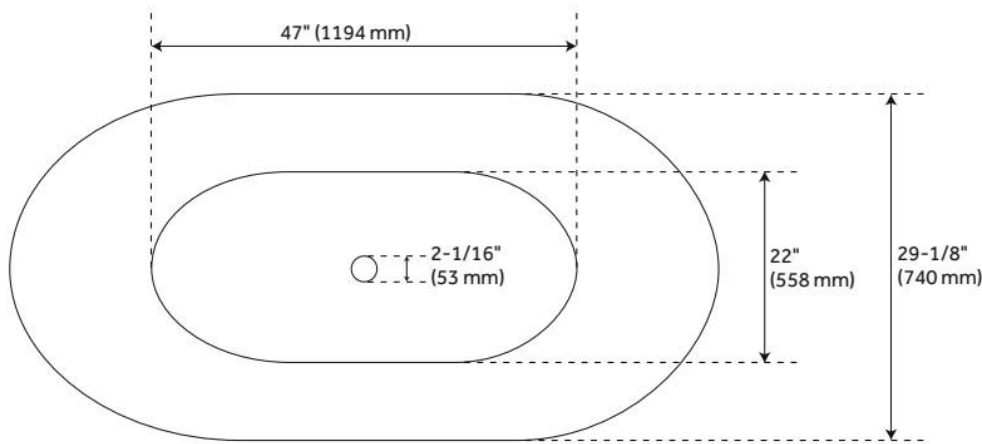

59" CATINO SOLID SURFACE FREESTANDING TUB - MATTE FINISH

SKU: 480481
Code: SH480481

REVISED 12/26/2024