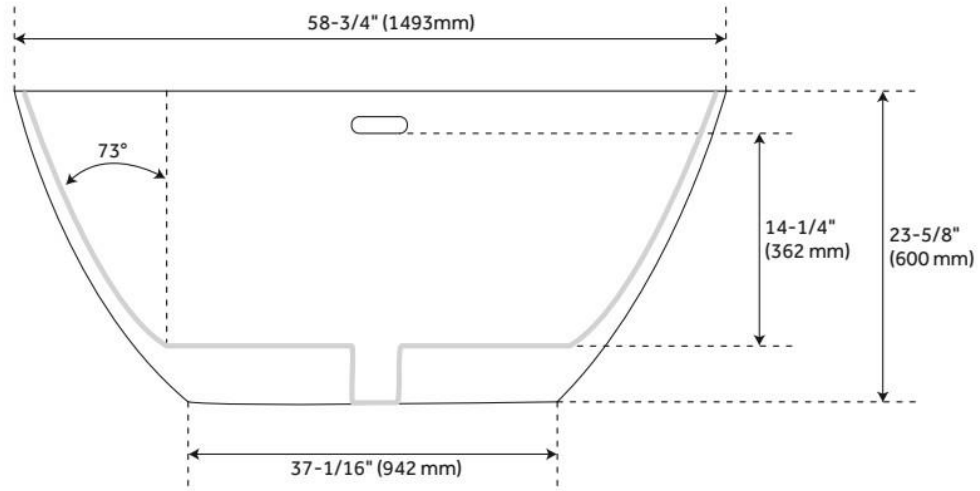

59" CATINO SOLID SURFACE FREESTANDING TUB - MATTE FINISH

SKU: 480481
Code: SH480481

REVISED 12/26/2024