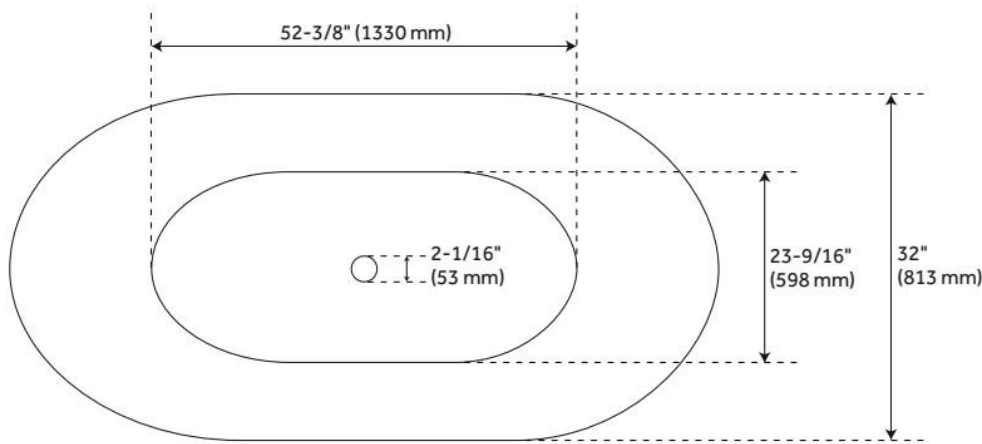

66" CATINO SOLID SURFACE FREESTANDING TUB - MATTE WHITE INTERIOR - MATTE BLACK EXTERIOR

SKU: 480482
Code: SH480482

REVISED 6/28/2024