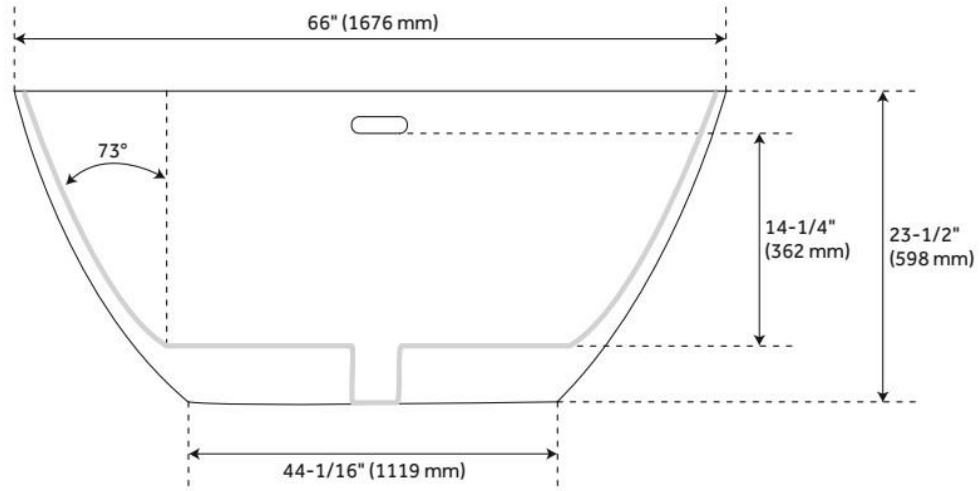

66" CATINO SOLID SURFACE FREESTANDING TUB - MATTE WHITE INTERIOR - MATTE BLACK EXTERIOR

SKU: 480482
Code: SH480482

FEATURES

Tub Material: Solid Surface
Product Finish: Matte Black
Shape: Oval
Tub Drain Placement: Center
Drain Included: Yes
Drain and Overflow Finish: White
Water Depth to Overflow: 14-1/4"
Water Capacity (Gallons): 76
Built-In Adjusters: Yes
Tub Weight Uncrated (lbs): 250
Optional Accessory: 428473

CSA B45.5/IAPMO Z124, Massachusetts Accepted, LISTED ID: SHCTFSO6632MBWH

ADDITIONAL FEATURES

- Exterior of tub has a matte finish.
- Optional Quick Connect Drop-In Drain Kit Includes:
 - Floor Plate, 1-1/2" PVC Pipe, 2" x 1-1/2" Trap Adapters, 1 Brass Threaded, 1 Brass Unthreaded Tailpiece and Plug.
 - Installs above your subfloor, but underneath your cement floor or tile, so you do not need access below the fixture

REVISED 6/28/2024

66" CATINO SOLID SURFACE FREESTANDING TUB - MATTE WHITE INTERIOR - MATTE BLACK EXTERIOR

SKU: 480482
Code: SH480482

REVISED 6/28/2024