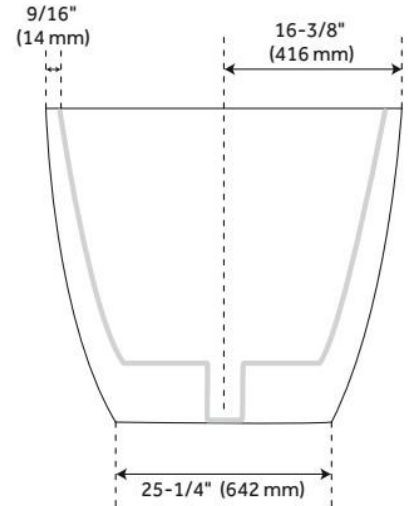

66" CATINO SOLID SURFACE FREESTANDING TUB - MATTE WHITE INTERIOR - MATTE BLACK EXTERIOR

SKU: 480482
Code: SH480482

REVISED 6/28/2024