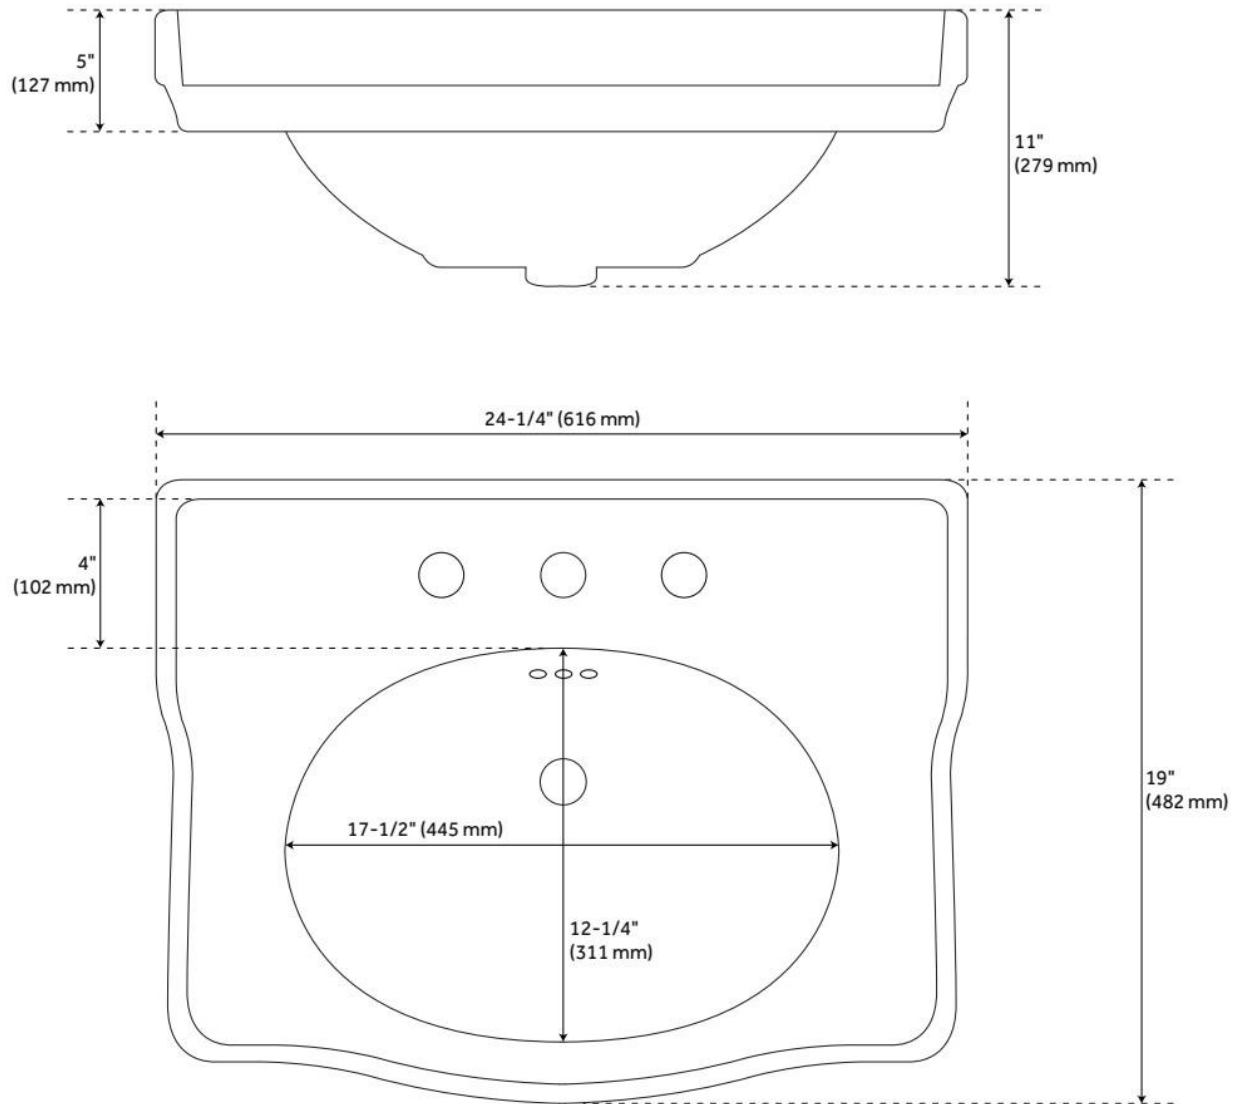

24" CIERRA CONSOLE SINK WITH TWO TONE BRASS STAND - BLACK & GOLD

SKU: 480510
Code: SH480510

FEATURES

Material: Porcelain
Product Finish: White
Installation Type: Console
Shape: Specialty
Drain Placement: Center
Fits Drain Hole Size: 1-1/2"
Faucet Centers: 8" Widespread
Overflow Hole: Yes
Mounting Hardware Included: Yes

ASME A112.19.2/CSA B45.1, Massachusetts Accepted, LISTED ID: SHCI129024WH

ADDITIONAL FEATURES

- 1" OD brass tubing.
- This sink is accented with a console support stand.
- Mounting hardware not included.

REVISED 8/14/2024

24" CIERRA CONSOLE SINK WITH TWO TONE BRASS STAND - BLACK & GOLD

SKU: 480510
Code: SH480510

REVISED 8/14/2024

24" CIERRA CONSOLE SINK WITH TWO TONE BRASS STAND - BLACK & GOLD

SKU: 480510
Code: SH480510