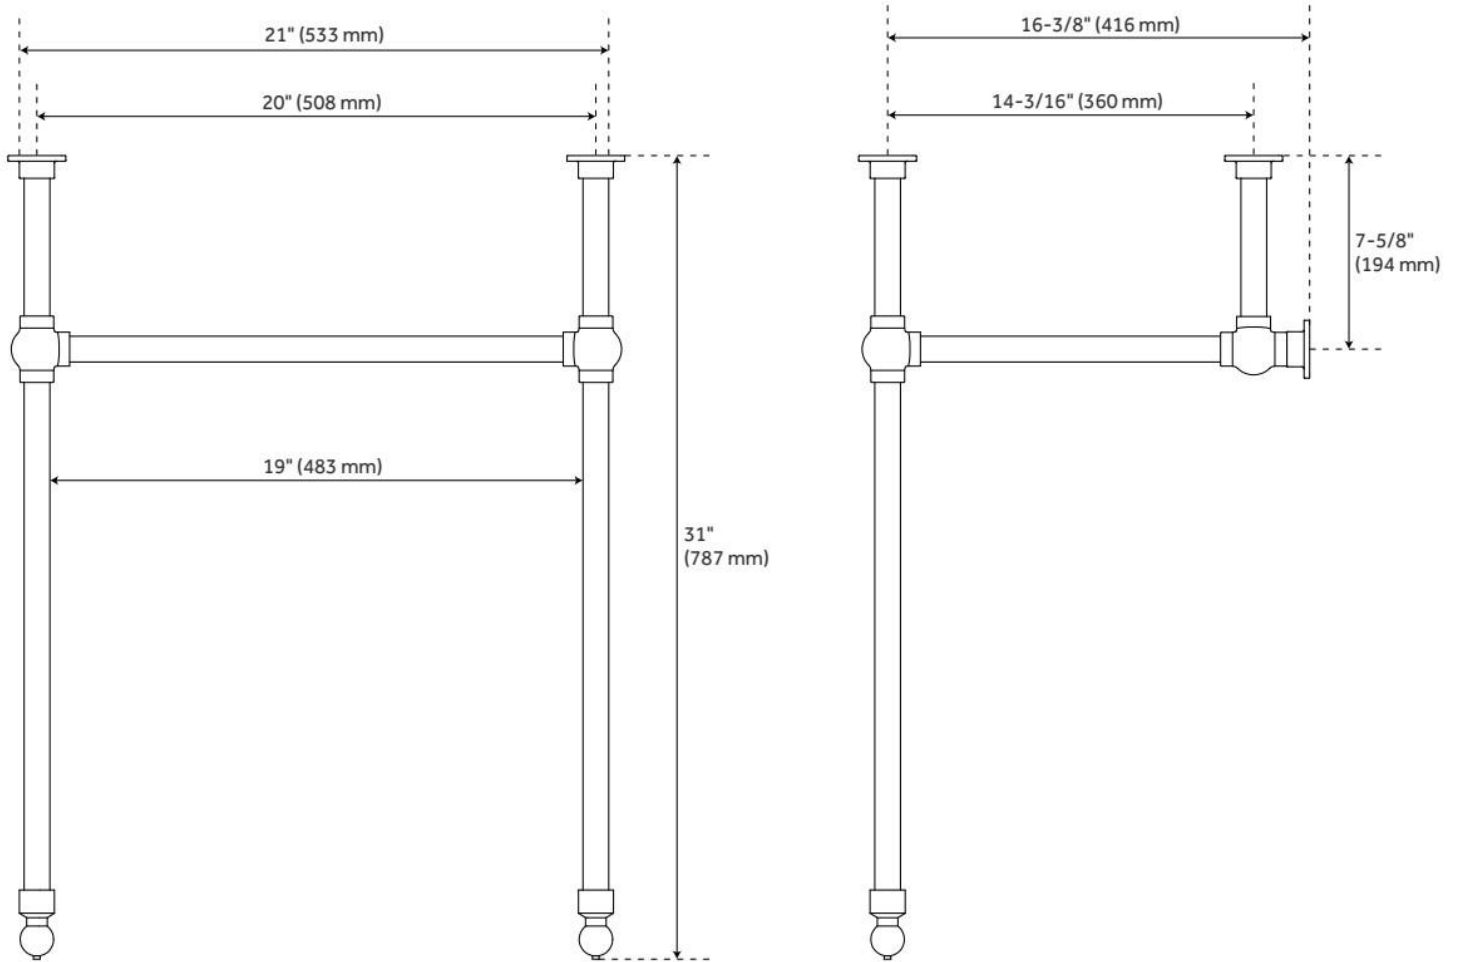

24" CIERRA CONSOLE SINK WITH TWO TONE BRASS STAND - BLACK & GOLD

SKU: 480510
Code: SH480510

FEATURES

Material: Porcelain
Product Finish: White
Installation Type: Console
Shape: Specialty
Drain Placement: Center
Fits Drain Hole Size: 1-1/2"
Faucet Centers: 8" Widespread
Overflow Hole: Yes
Mounting Hardware Included: Yes

ASME A112.19.2/CSA B45.1, Massachusetts Accepted, LISTED ID: SHCI129024WH

ADDITIONAL FEATURES

- 1" OD brass tubing.
- This sink is accented with a console support stand.
- Mounting hardware not included.

REVISED 8/14/2024

24" CIERRA CONSOLE SINK WITH TWO TONE BRASS STAND - BLACK & GOLD

SKU: 480510
Code: SH480510

REVISED 8/14/2024

24" CIERRA CONSOLE SINK WITH TWO TONE BRASS STAND - BLACK & GOLD

SKU: 480510
Code: SH480510