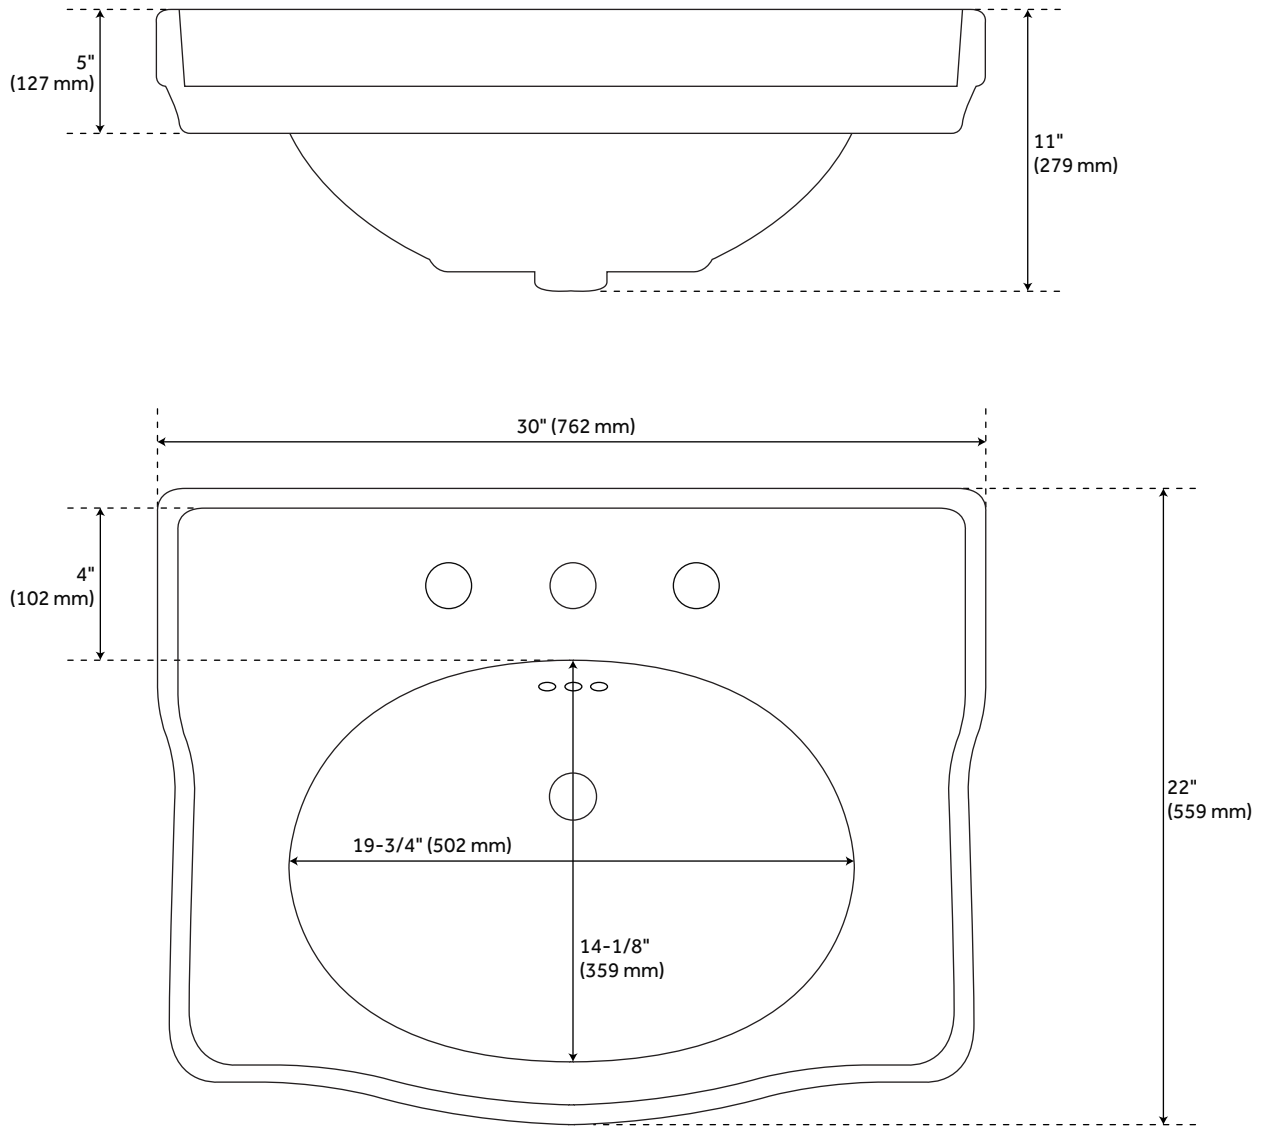

30" CIERRA CONSOLE SINK WITH TWO TONE BRASS STAND - BLACK & GOLD

SKU: 480517
Code: SH480517

FEATURES

Length: 30"
Width: 22"
Height: 36"
Sink Shape: Rectangle
Number of Basins: 1
Sink Installation: Integral
Product Color: White
Faucet Centers: 8"
Overflow Hole: true
Basin Length: 19-3/4"
Basin Width: 14-1/8"
Water Depth To Overflow: 7"
Fits Drain Hole Size: 1-1/2"
Drain Included: No
Faucet Included: No
Stand Finish: Brushed Gold
Stand Material: Brass
Sink Material: Porcelain

REVISED 3/31/2023

30" CIERRA CONSOLE SINK WITH TWO TONE BRASS STAND - BLACK & GOLD

SKU: 480517
Code: SH480517

ADDITIONAL FEATURES

- 1" OD brass tubing.
- This sink is accented with a console support stand.
- Mounting hardware not included.

REVISED 3/31/2023

30" CIERRA CONSOLE SINK WITH BRASS STAND

All dimensions and specifications are nominal and may vary. Use actual products for accuracy in critical situations.

30" CIERRA CONSOLE SINK WITH BRASS STAND

SKU: 953621

All dimensions and specifications are nominal and may vary. Use actual products for accuracy in critical situations.