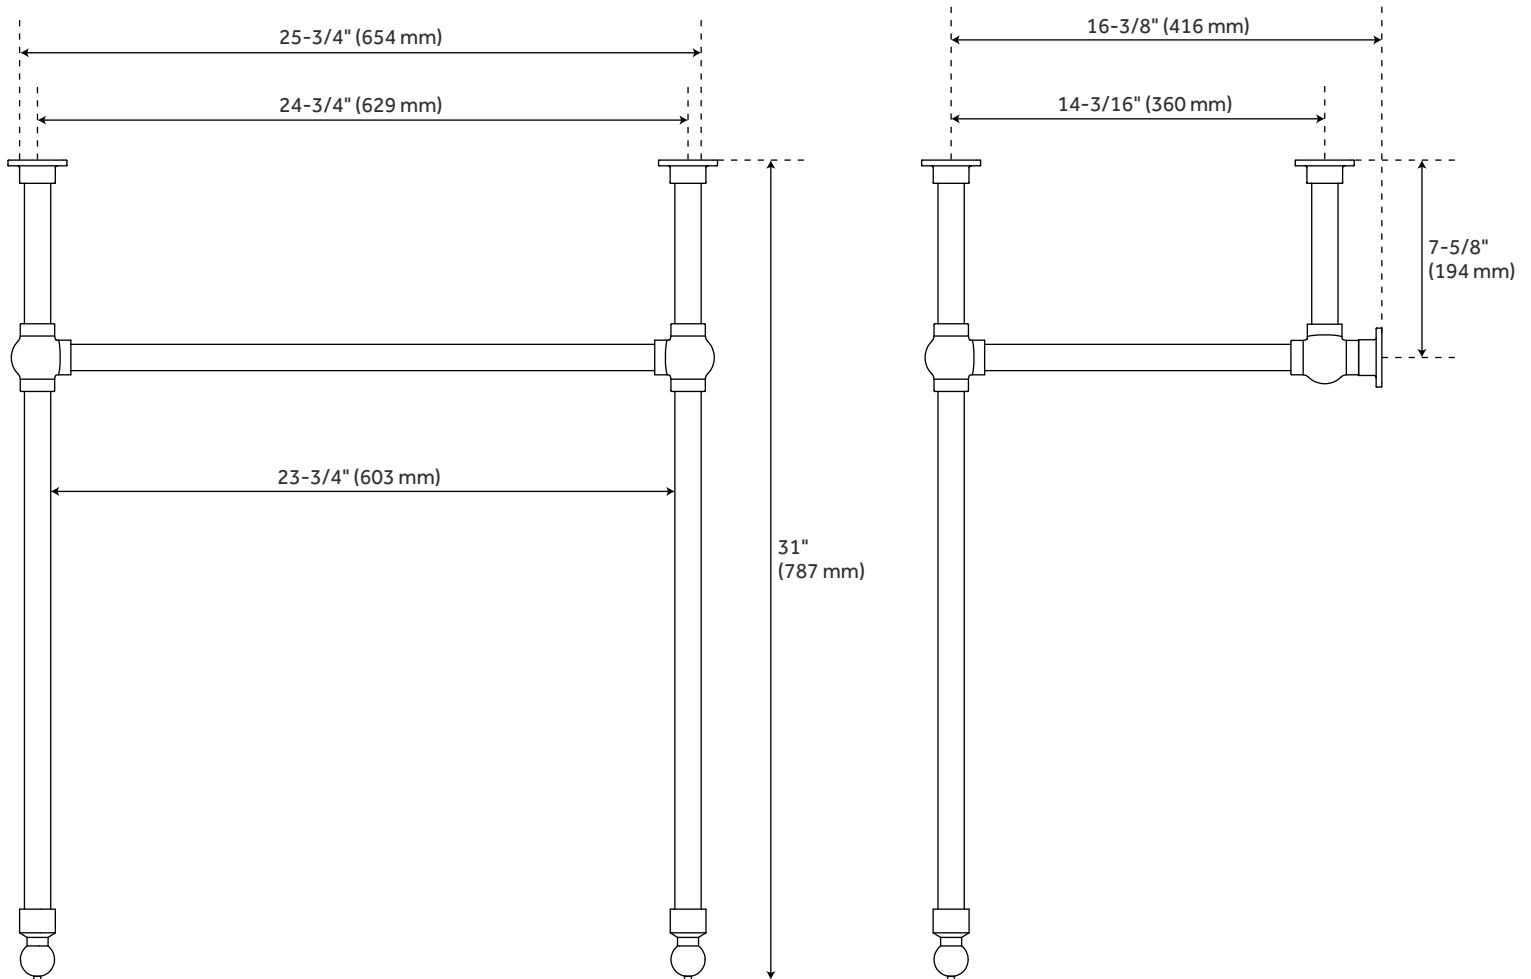

30" CIERRA CONSOLE SINK WITH TWO TONE BRASS STAND - BLACK & GOLD

SKU: 480517
Code: SH480517

FEATURES

Length: 30"
Width: 22"
Height: 36"
Sink Shape: Rectangle
Number of Basins: 1
Sink Installation: Integral
Product Color: White
Faucet Centers: 8"
Overflow Hole: true
Basin Length: 19-3/4"
Basin Width: 14-1/8"
Water Depth To Overflow: 7"
Fits Drain Hole Size: 1-1/2"
Drain Included: No
Faucet Included: No
Stand Finish: Brushed Gold
Stand Material: Brass
Sink Material: Porcelain

REVISED 3/31/2023

30" CIERRA CONSOLE SINK WITH TWO TONE BRASS STAND - BLACK & GOLD

SKU: 480517
Code: SH480517

ADDITIONAL FEATURES

- 1" OD brass tubing.
- This sink is accented with a console support stand.
- Mounting hardware not included.

REVISED 3/31/2023

30" CIERRA CONSOLE SINK WITH BRASS STAND

All dimensions and specifications are nominal and may vary. Use actual products for accuracy in critical situations.

30" CIERRA CONSOLE SINK WITH BRASS STAND

SKU: 953621

All dimensions and specifications are nominal and may vary. Use actual products for accuracy in critical situations.