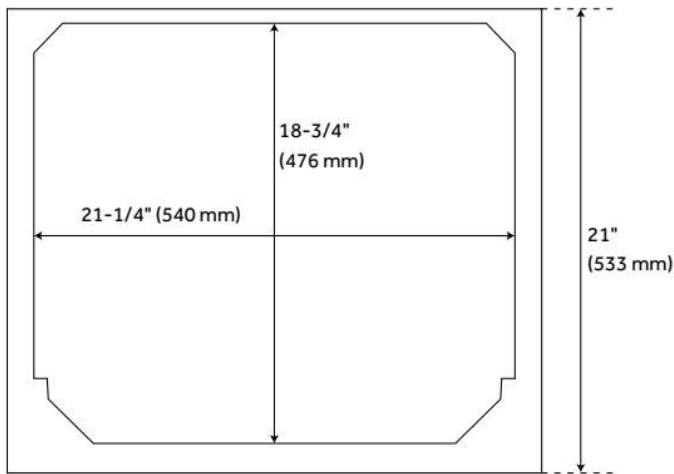

24" QUEN VANITY - GRAY - VANITY CABINET ONLY

SKU: 480539
Code: SH480539

REVISED 7/30/2024