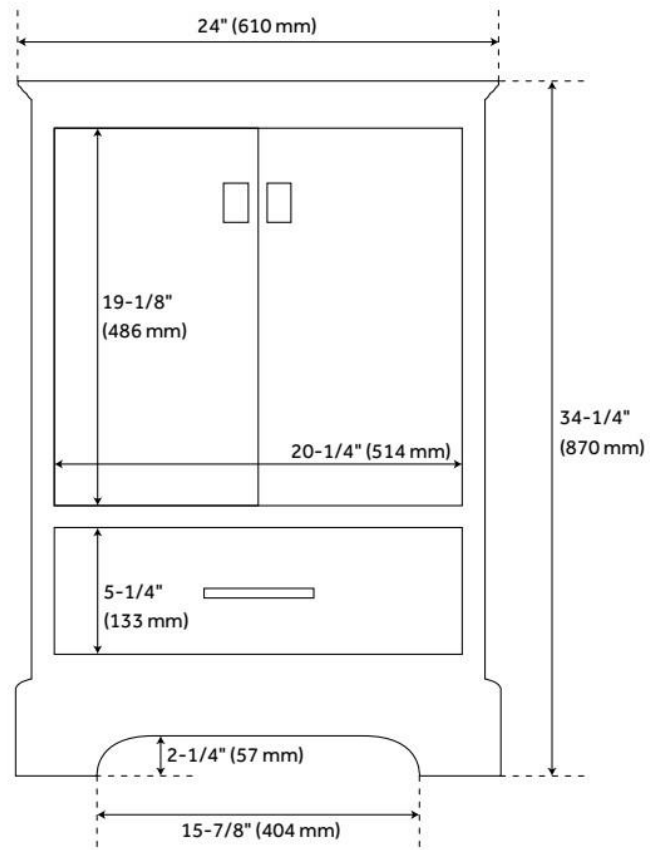

24" QUEN VANITY - GRAY - VANITY CABINET ONLY

SKU: 480539
Code: SH480539

REVISED 7/30/2024