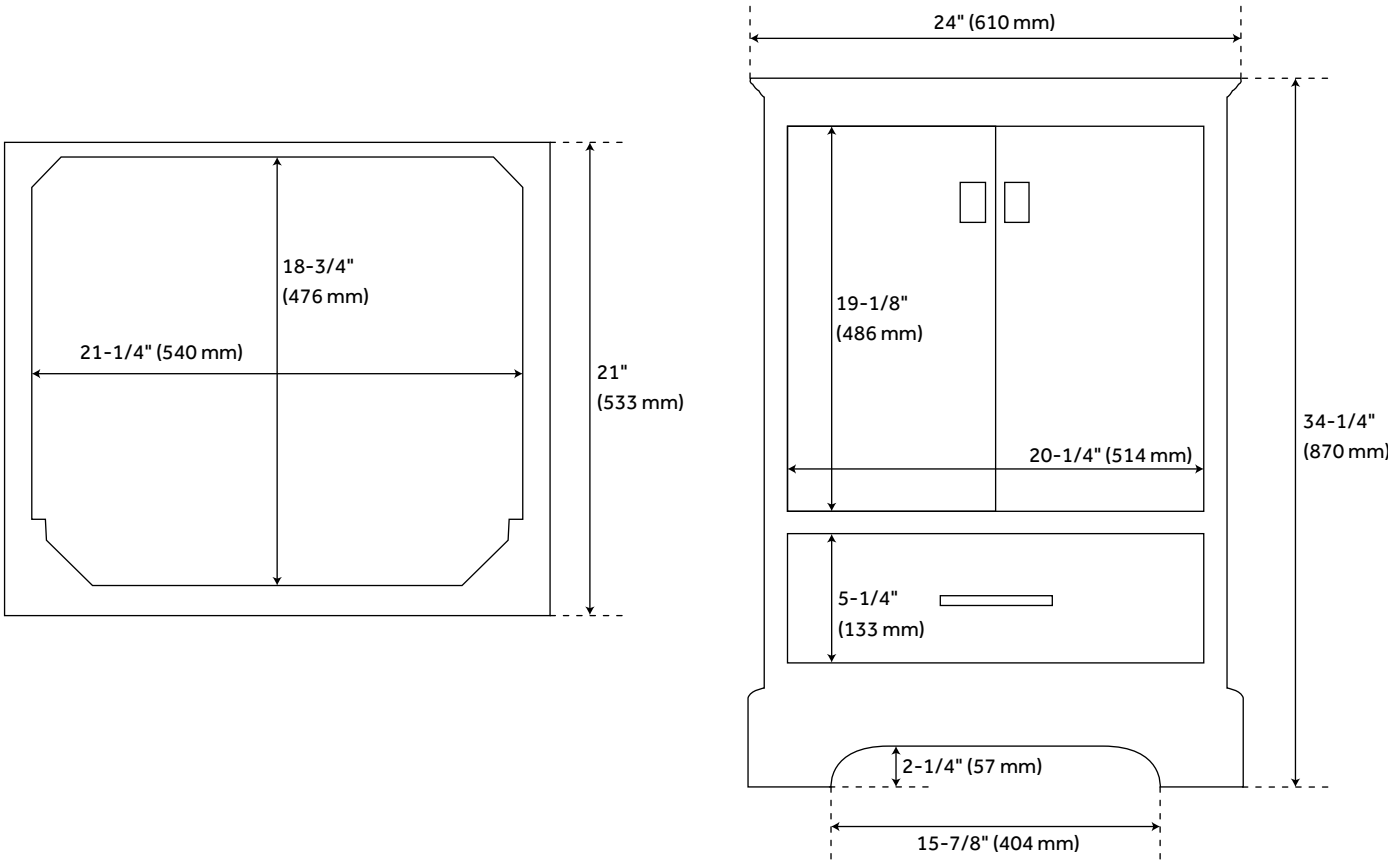

24" QUEN VANITY WITH RECTANGULAR UNDERMOUNT SINK - GRAY

SKU: 953527-24-RUMB

CODES/STANDARDS

FEATURES

Installation Type: Freestanding
Features: Matching Mirror;Soft-Close Hinges
Product Finish: Gray
Material: Wood
Number of Doors: 2
Number of Drawers: 1
Width: 24"
Height: 34-1/4"
Depth: 21"
Assembly Required: No
Dovetail Drawers: Yes
Number of Basins: 1
Sink Installation: Undermount - Rectangle
Water Depth To Overflow: 4-1/2"
Fits Drain Hole Size: 1-1/2"
Faucet Included: No
Vanity Top Thickness: 3cm
Water Depth to Rim: 6"
Size: 24"
Hardware Finish: Brushed Nickel
Sink Included: Optional
Basin Overflow: Yes
Vanity Top Included: Optional
Vanity Top Depth: 22"
Vanity Top Width: 25"
Mirror Included: No

Code:
REVISED 3/1/2022

24" QUEN VANITY - GRAY

SKU: 480539

All dimensions and specifications are nominal and may vary. Use actual products for accuracy in critical situations.