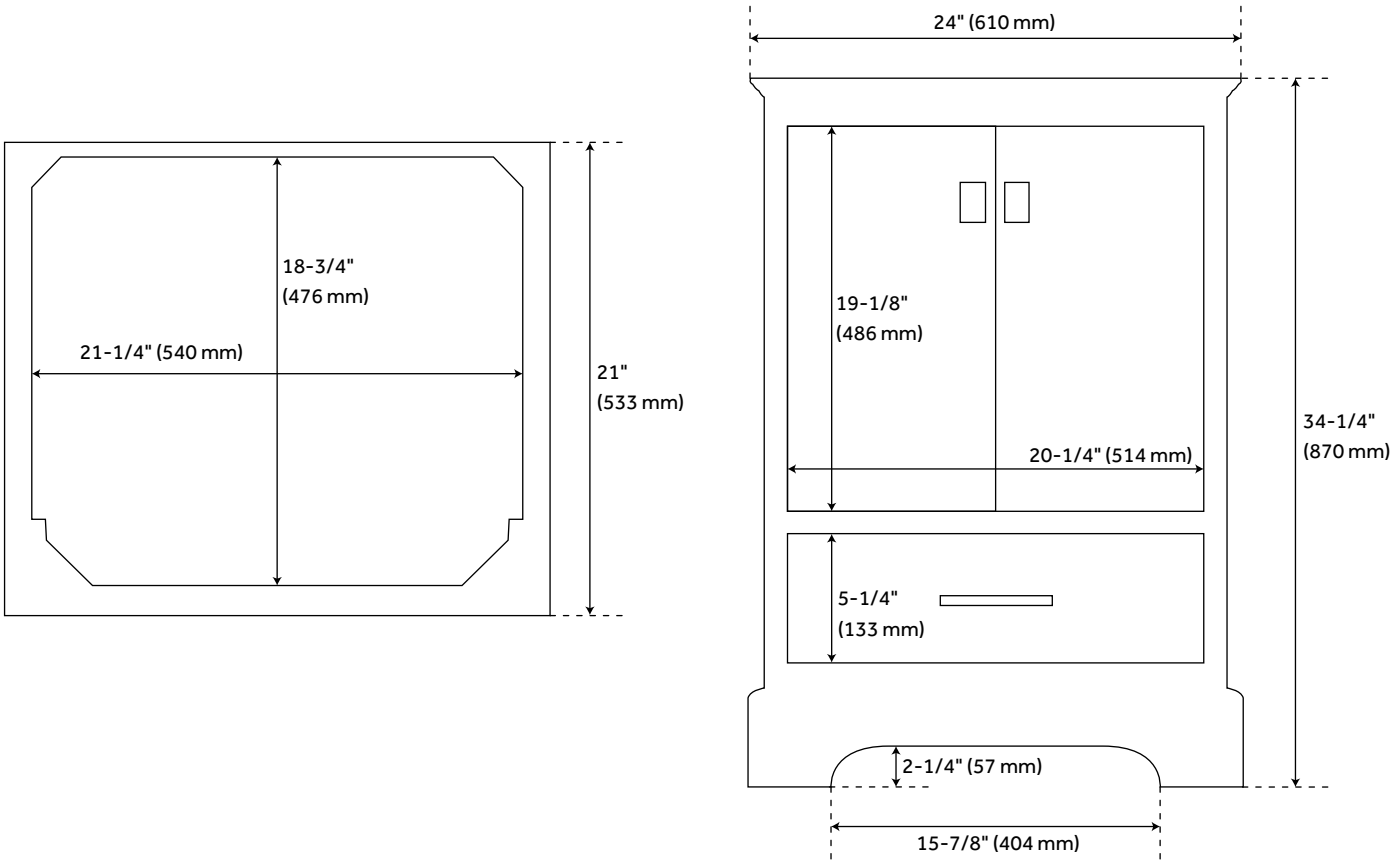

# 24" QUEN VANITY WITH UNDERMOUNT SINK - GRAY

SKU: 953527-24-UM

## FEATURES

Installation Type: Freestanding  
Features: Matching Mirror;Soft-Close Hinges  
Product Finish: Gray  
Material: Wood  
Number of Doors: 2  
Number of Drawers: 1  
Width: 24"  
Height: 34-1/4"  
Depth: 21"  
Assembly Required: No  
Dovetail Drawers: Yes  
Number of Basins: 1  
Sink Installation: Undermount - Oval  
Water Depth To Overflow: 5"  
Fits Drain Hole Size: 1-1/2"  
Faucet Included: No  
Vanity Top Thickness: 3cm  
Water Depth to Rim: 6"  
Size: 24"  
Hardware Finish: Brushed Nickel  
Sink Included: Optional  
Basin Overflow: Yes  
Vanity Top Included: Optional  
Vanity Top Depth: 22"  
Vanity Top Width: 25"  
Mirror Included: No

# 24" QUEN VANITY - GRAY

SKU: 480539

All dimensions and specifications are nominal and may vary. Use actual products for accuracy in critical situations.