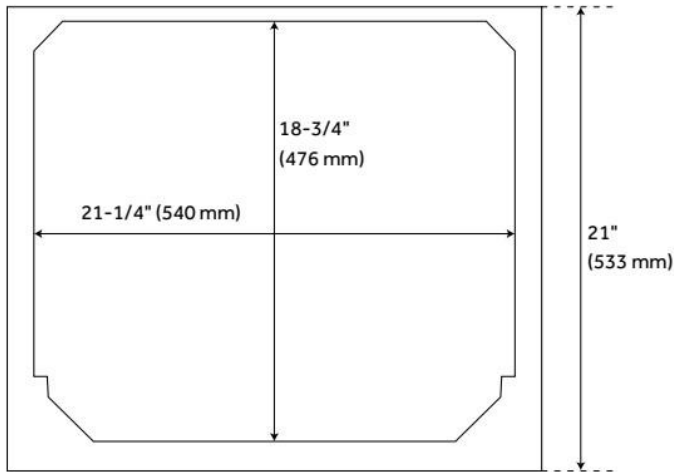

24" QUEN VANITY - SOFT WHITE - VANITY CABINET ONLY

SKU: 480540
Code: SH480540

REVISED 8/7/2024