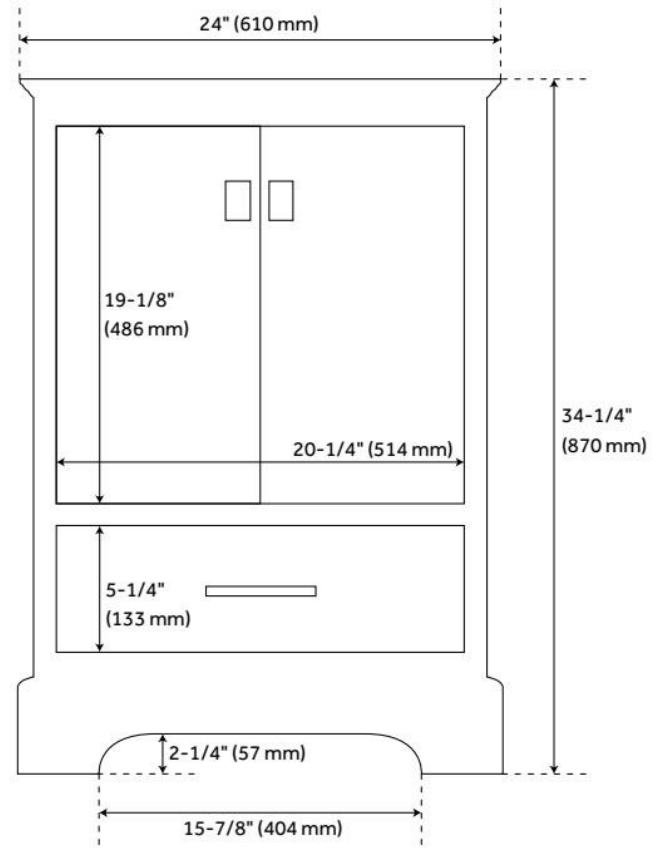

24" QUEN VANITY - SOFT WHITE - VANITY CABINET ONLY

SKU: 480540
Code: SH480540

REVISED 8/7/2024