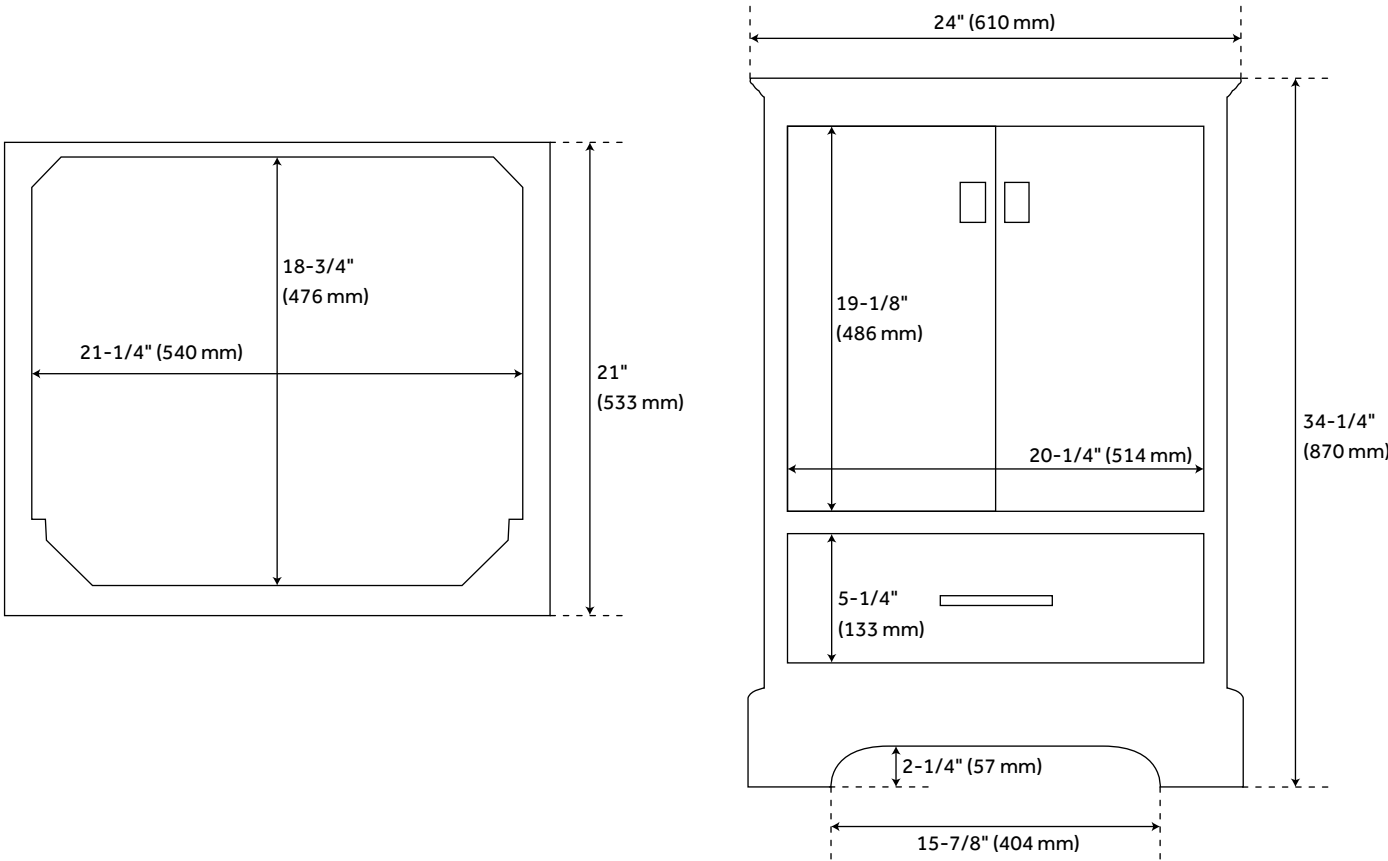

24" QUEN VANITY WITH RECTANGULAR UNDERMOUNT SINK - SOFT WHITE

SKU: 953528-24-RUMB

CODES/STANDARDS

FEATURES

Installation Type: Freestanding
Features: Matching Mirror; Soft-Close Hinges
Product Finish: Soft White
Material: Wood
Number of Doors: 2
Number of Drawers: 1
Width: 24"
Height: 34-1/4"
Depth: 21"
Assembly Required: No
Dovetail Drawers: Yes
Number of Basins: 1
Sink Installation: Undermount - Rectangle
Water Depth To Overflow: 4-1/2"
Fits Drain Hole Size: 1-1/2"
Faucet Included: No
Vanity Top Thickness: 3cm
Water Depth to Rim: 6"
Size: 24"
Hardware Finish: Satin Brass
Sink Included: Optional
Basin Overflow: Yes
Vanity Top Included: Optional
Vanity Top Depth: 22"
Vanity Top Width: 25"
Mirror Included: No

Code:
REVISED 3/1/2022

24" QUEN VANITY - SOFT WHITE

SKU: 480540

All dimensions and specifications are nominal and may vary. Use actual products for accuracy in critical situations.