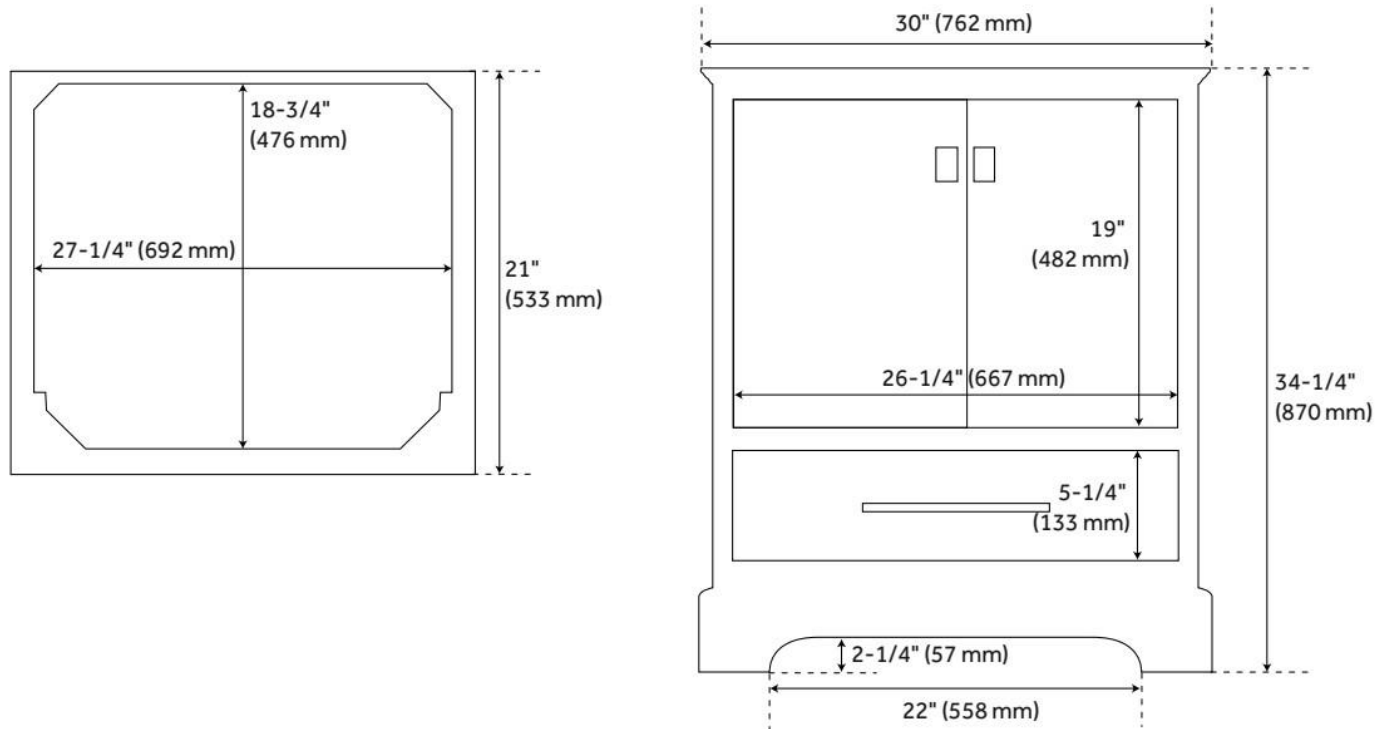

# 30" QUEN VANITY - GRAY - VANITY CABINET ONLY

SKU: 480541  
Code: SH480541

## FEATURES

Material: Wood  
Product Finish: Gray  
Number of Doors: 2  
Number of Drawers: 1  
Soft-Close Hinges: Yes  
Soft-Close Slides: Yes  
Dovetail Drawers: Yes  
Hardware Finish: Brushed Nickel  
Built-In Adjusters: Yes

## ADDITIONAL FEATURES

- See Installation Instructions for directions to attach the vanity top and sink.
- All dimensions are ( $\pm 1/2$ ").

REVISED 8/8/2024

# 30" QUEN VANITY - GRAY - VANITY CABINET ONLY

SKU: 480541  
Code: SH480541

REVISED 8/8/2024