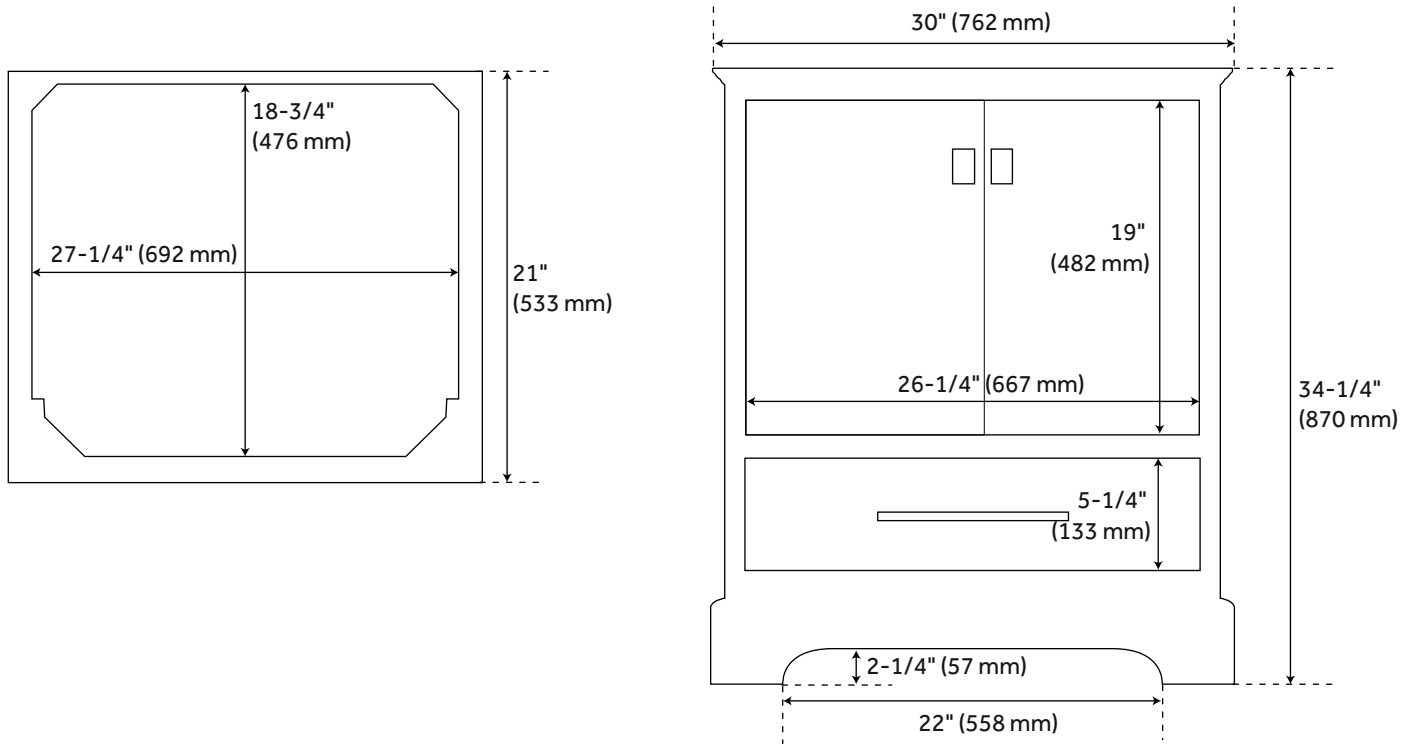

# 30" QUEN VANITY WITH RECTANGULAR UNDERMOUNT SINK - SOFT WHITE

SKU: 953528-30-RUMB

## FEATURES

Installation Type: Freestanding  
Features: Matching Mirror; Soft-Close Hinges  
Product Finish: Soft White  
Material: Wood  
Number of Doors: 2  
Number of Drawers: 1  
Width: 30"  
Height: 34-1/4"  
Depth: 21"  
Assembly Required: No  
Dovetail Drawers: Yes  
Number of Basins: 1  
Sink Installation: Undermount - Rectangle  
Water Depth To Overflow: 4-1/8"  
Fits Drain Hole Size: 1-1/2"  
Faucet Included: No  
Vanity Top Thickness: 3cm  
Water Depth to Rim: 5-1/2"  
Size: 30"  
Hardware Finish: Satin Brass  
Sink Included: Optional  
Basin Overflow: Yes  
Vanity Top Included: Optional  
Vanity Top Depth: 22"  
Vanity Top Width: 31"  
Mirror Included: No

# 30" QUEN VANITY - SOFT WHITE

SKU: 480542

All dimensions and specifications are nominal and may vary. Use actual products for accuracy in critical situations.