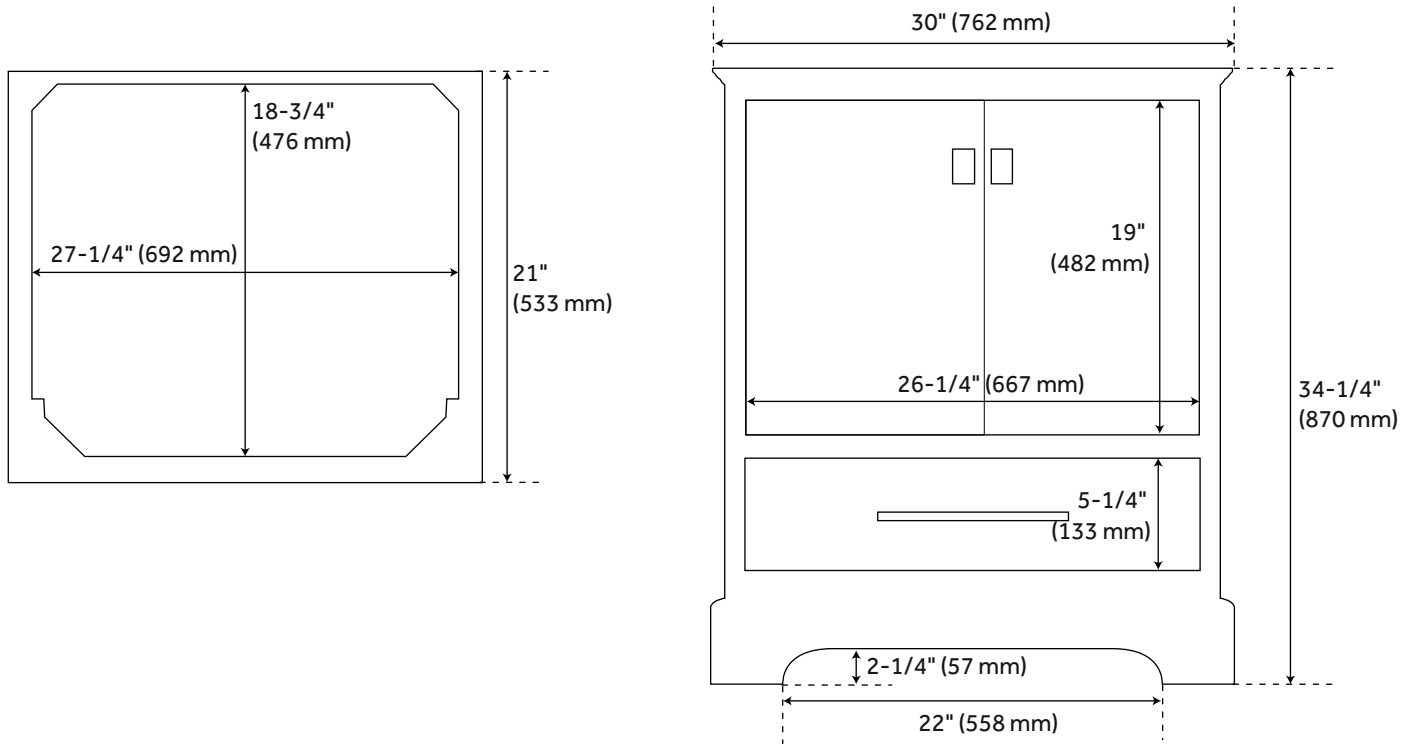

# 30" QUEN VANITY WITH UNDERMOUNT SINK - SOFT WHITE

SKU: 953528-30-UM

## FEATURES

Installation Type: Freestanding  
Features: Matching Mirror; Soft-Close Hinges  
Product Finish: Soft White  
Material: Wood  
Number of Doors: 2  
Number of Drawers: 1  
Width: 30"  
Height: 34-1/4"  
Depth: 21"  
Assembly Required: No  
Dovetail Drawers: Yes  
Number of Basins: 1  
Sink Installation: Undermount - Oval  
Water Depth To Overflow: 5"  
Fits Drain Hole Size: 1-1/2"  
Faucet Included: No  
Vanity Top Thickness: 3cm  
Water Depth to Rim: 6"  
Size: 30"  
Hardware Finish: Satin Brass  
Sink Included: Optional  
Basin Overflow: Yes  
Vanity Top Included: Optional  
Vanity Top Depth: 22"  
Vanity Top Width: 31"  
Mirror Included: No

# 30" QUEN VANITY - SOFT WHITE

SKU: 480542

All dimensions and specifications are nominal and may vary. Use actual products for accuracy in critical situations.