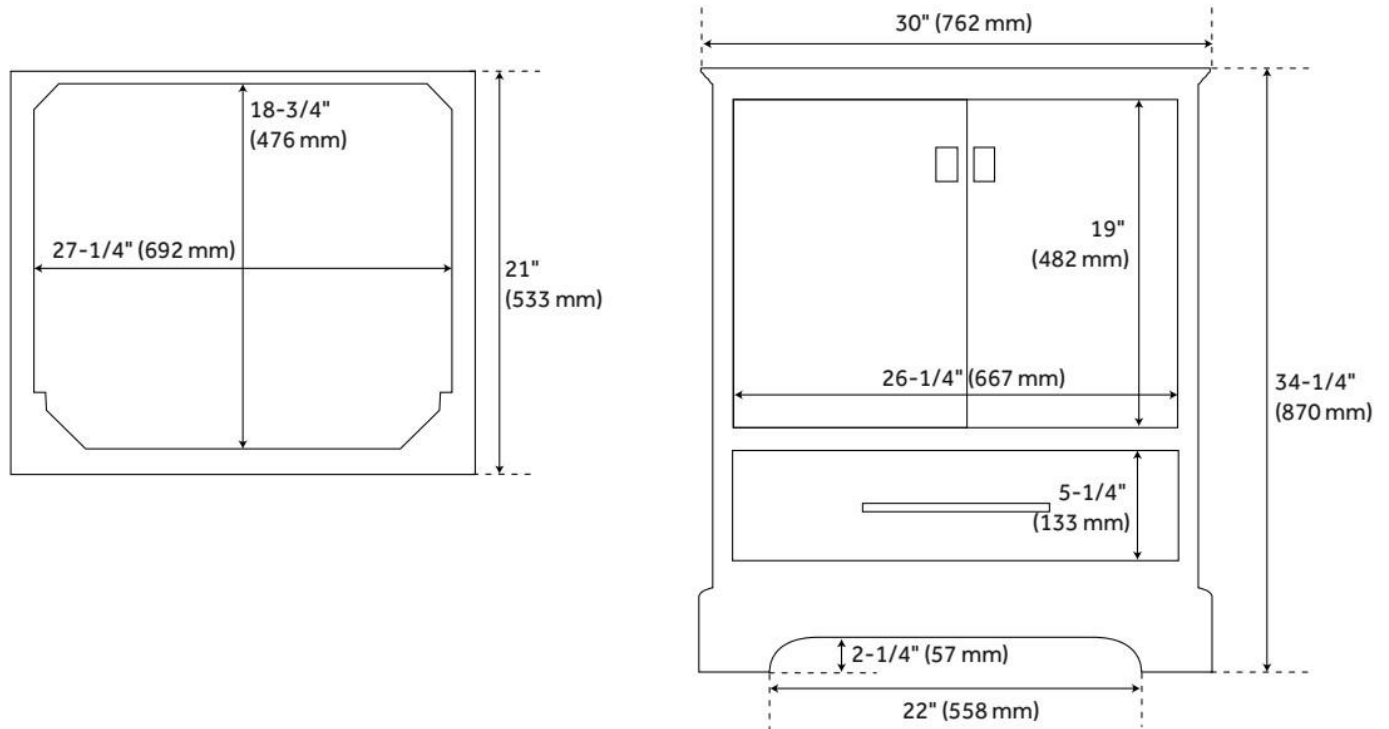

30" QUEN VANITY - SOFT WHITE

SKU: 480542
Code: SH480542

FEATURES

Material: Wood
Product Finish: Soft White
Number of Doors: 2
Number of Drawers: 1
Soft-Close Hinges: Yes
Soft-Close Slides: Yes
Dovetail Drawers: Yes
Hardware Finish: Satin Brass
Built-In Adjusters: Yes

ADDITIONAL FEATURES

- See Installation Instructions for directions to attach the vanity top and sink.
- All dimensions are ($\pm 1/2"$).

REVISED 8/8/2024

30" QUEN VANITY - SOFT WHITE

SKU: 480542
Code: SH480542