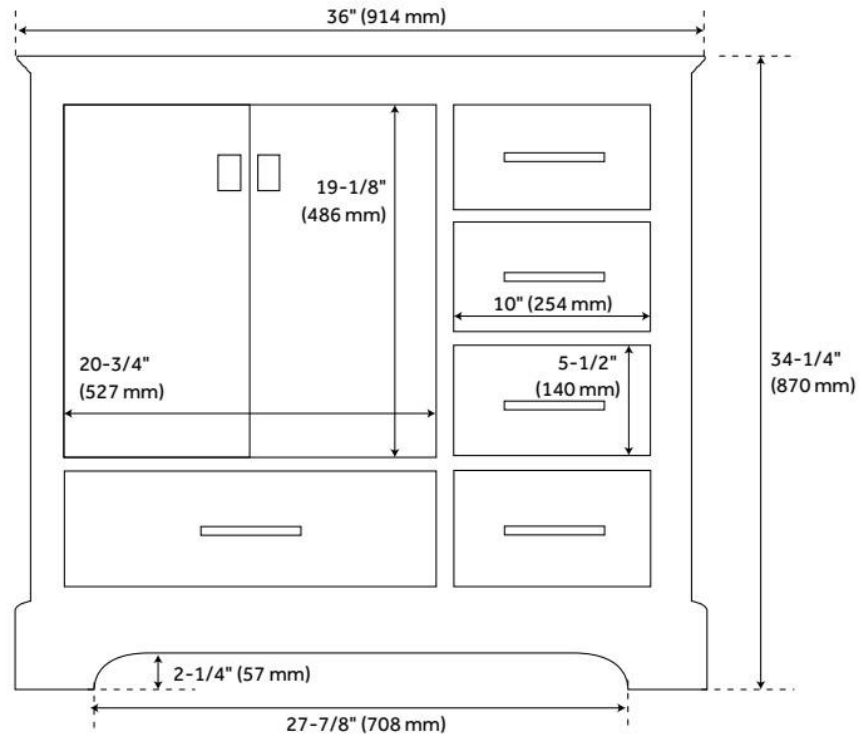

36" QUEN VANITY - GRAY - VANITY CABINET ONLY

SKU: 480543
Code: SH480543

FEATURES

Material: Wood
Product Finish: Gray
Number of Doors: 2
Number of Drawers: 5
Soft-Close Hinges: Yes
Soft-Close Slides: Yes
Dovetail Drawers: Yes
Hardware Finish: Brushed Nickel
Built-In Adjusters: Yes

ADDITIONAL FEATURES

- See Installation Instructions for directions to attach the vanity top and sink.
- All dimensions are ($\pm 1/2$ ").

REVISED 7/31/2024

36" QUEN VANITY - GRAY - VANITY CABINET ONLY

SKU: 480543
Code: SH480543