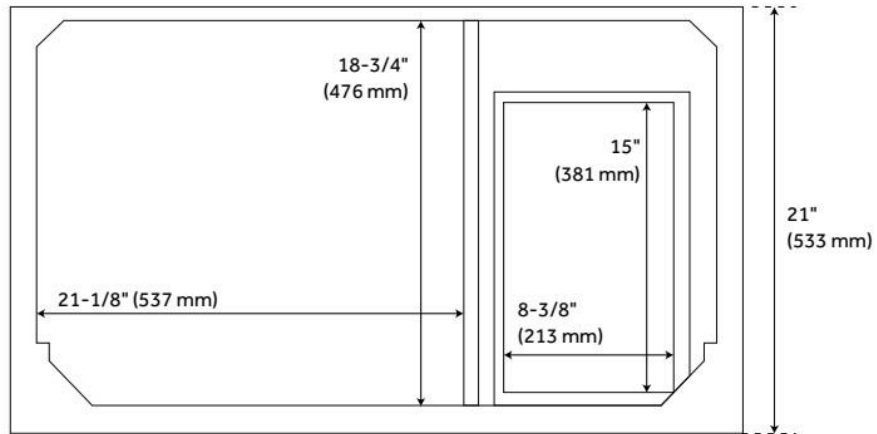

36" QUEN VANITY - GRAY - VANITY CABINET ONLY

SKU: 480543
Code: SH480543

FEATURES

Material: Wood
Product Finish: Gray
Number of Doors: 2
Number of Drawers: 5
Soft-Close Hinges: Yes
Soft-Close Slides: Yes
Dovetail Drawers: Yes
Hardware Finish: Brushed Nickel
Built-In Adjusters: Yes

ADDITIONAL FEATURES

- See Installation Instructions for directions to attach the vanity top and sink.
- All dimensions are ($\pm 1/2$ ").

REVISED 7/31/2024

36" QUEN VANITY - GRAY - VANITY CABINET ONLY

SKU: 480543
Code: SH480543