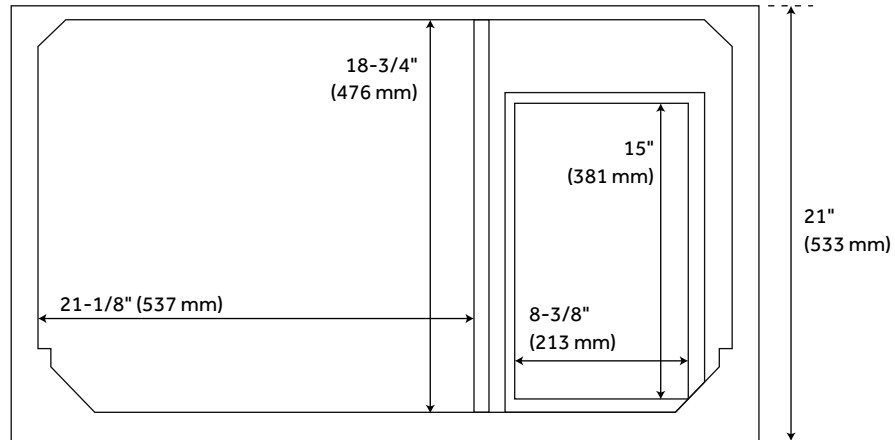

36" QUEN VANITY WITH LEFT OFFSET RECTANGULAR UNDERMOUNT SINK - GRAY

SKU: 953527-36-RUMB

CODES/STANDARDS

FEATURES

Installation Type: Freestanding
Features: Matching Mirror;Soft-Close Hinges;Offset Sink
Product Finish: Gray
Material: Wood
Number of Doors: 2
Number of Drawers: 5
Width: 36"
Height: 34-1/4"
Depth: 21"
Assembly Required: No
Dovetail Drawers: Yes
Number of Basins: 1
Sink Installation: Undermount - Rectangle
Faucet Centers: 8"
Water Depth To Overflow: 4-1/2"
Fits Drain Hole Size: 1-1/2"
Faucet Included: No
Vanity Top Thickness: 3cm
Water Depth to Rim: 6"
Size: 36"
Hardware Finish: Brushed Nickel
Sink Included: Optional
Basin Overflow: Yes
Vanity Top Included: Optional
Vanity Top Depth: 22"
Vanity Top Width: 37"
Mirror Included: No

Code:
REVISED 3/1/2022

36" QUEN VANITY - GRAY

SKU: 480543

All dimensions and specifications are nominal and may vary. Use actual products for accuracy in critical situations.