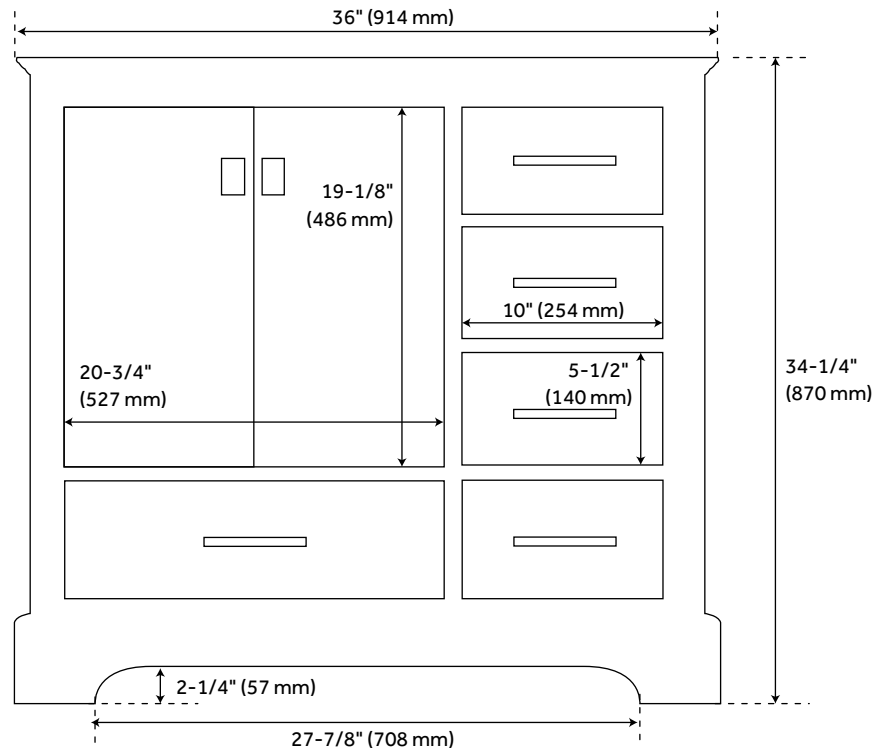

36" QUEN VANITY WITH LEFT OFFSET RECTANGULAR UNDERMOUNT SINK - GRAY

SKU: 953527-36-RUMB

CODES/STANDARDS

FEATURES

Installation Type: Freestanding
Features: Matching Mirror;Soft-Close Hinges;Offset Sink
Product Finish: Gray
Material: Wood
Number of Doors: 2
Number of Drawers: 5
Width: 36"
Height: 34-1/4"
Depth: 21"
Assembly Required: No
Dovetail Drawers: Yes
Number of Basins: 1
Sink Installation: Undermount - Rectangle
Faucet Centers: 8"
Water Depth To Overflow: 4-1/2"
Fits Drain Hole Size: 1-1/2"
Faucet Included: No
Vanity Top Thickness: 3cm
Water Depth to Rim: 6"
Size: 36"
Hardware Finish: Brushed Nickel
Sink Included: Optional
Basin Overflow: Yes
Vanity Top Included: Optional
Vanity Top Depth: 22"
Vanity Top Width: 37"
Mirror Included: No

Code:
REVISED 3/1/2022

36" QUEN VANITY - GRAY

SKU: 480543

All dimensions and specifications are nominal and may vary. Use actual products for accuracy in critical situations.