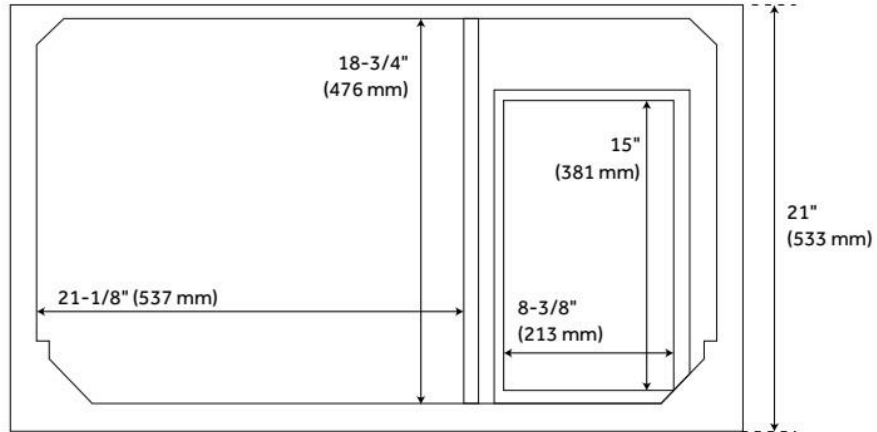

36" QUEN VANITY - SOFT WHITE - VANITY CABINET ONLY

SKU: 480544
Code: SH480544

REVISED 7/29/2024