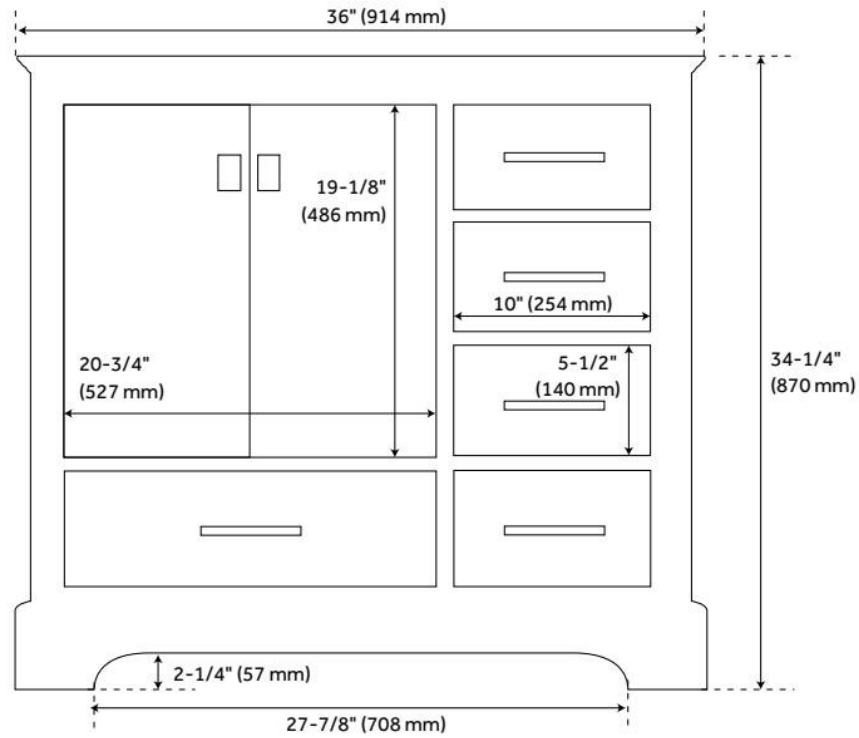

36" QUEN VANITY - SOFT WHITE - VANITY CABINET ONLY

SKU: 480544
Code: SH480544

REVISED 7/29/2024