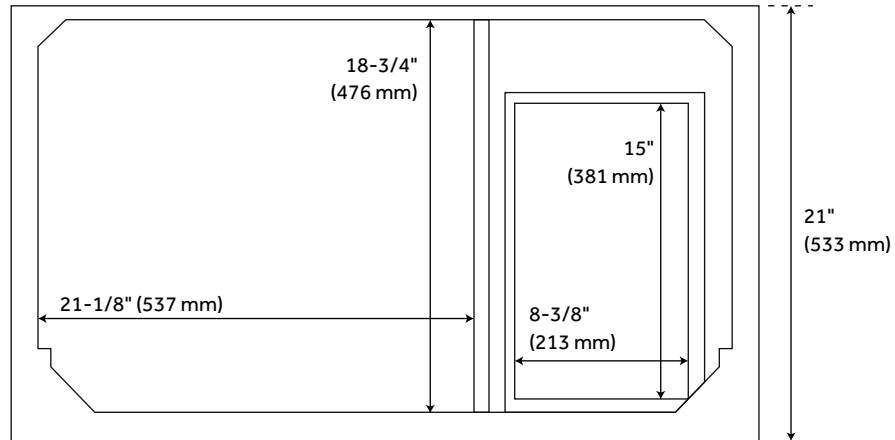

## FEATURES

Installation Type: Freestanding  
Features: Matching Mirror;Soft-Close Hinges  
Product Finish: Soft White  
Material: Wood  
Number of Doors: 2  
Number of Drawers: 5  
Width: 36"  
Height: 34-1/4"  
Depth: 21"  
Assembly Required: No  
Dovetail Drawers: Yes  
Number of Basins: 1  
Sink Installation: Undermount - Oval  
Water Depth To Overflow: 5"  
Fits Drain Hole Size: 1-1/2"  
Faucet Included: No  
Vanity Top Thickness: 3cm  
Water Depth to Rim: 6"  
Size: 36"  
Hardware Finish: Satin Brass  
Sink Included: Optional  
Basin Overflow: Yes  
Vanity Top Included: Optional  
Vanity Top Depth: 22"  
Vanity Top Width: 37"  
Mirror Included: No

# 36" QUEN VANITY - SOFT WHITE

SKU: 480544

All dimensions and specifications are nominal and may vary. Use actual products for accuracy in critical situations.