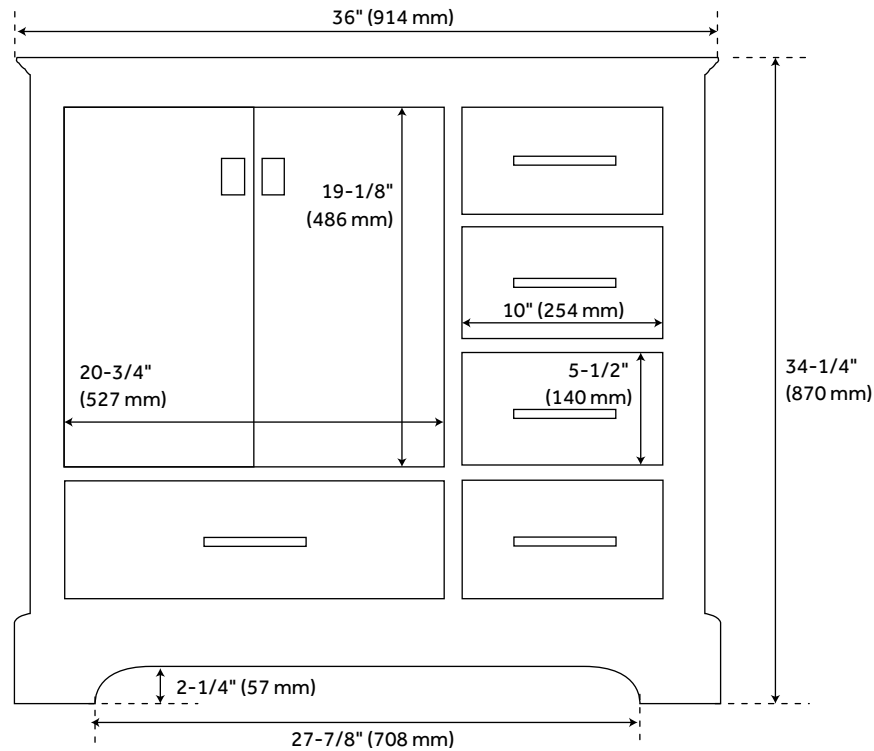

## FEATURES

Installation Type: Freestanding  
Features: Matching Mirror;Soft-Close Hinges  
Product Finish: Soft White  
Material: Wood  
Number of Doors: 2  
Number of Drawers: 5  
Width: 36"  
Height: 34-1/4"  
Depth: 21"  
Assembly Required: No  
Dovetail Drawers: Yes  
Number of Basins: 1  
Sink Installation: Undermount - Oval  
Water Depth To Overflow: 5"  
Fits Drain Hole Size: 1-1/2"  
Faucet Included: No  
Vanity Top Thickness: 3cm  
Water Depth to Rim: 6"  
Size: 36"  
Hardware Finish: Satin Brass  
Sink Included: Optional  
Basin Overflow: Yes  
Vanity Top Included: Optional  
Vanity Top Depth: 22"  
Vanity Top Width: 37"  
Mirror Included: No

# 36" QUEN VANITY - SOFT WHITE

SKU: 480544

All dimensions and specifications are nominal and may vary. Use actual products for accuracy in critical situations.