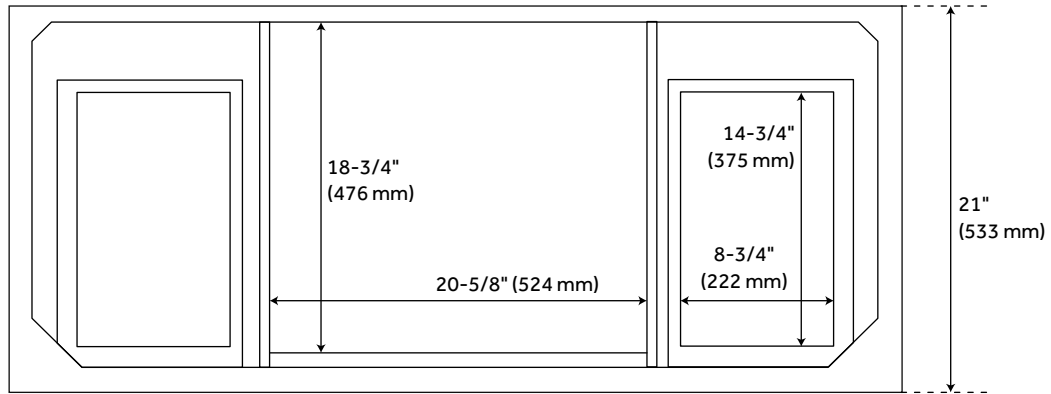

48" QUEN VANITY WITH RECTANGULAR UNDERMOUNT SINK - GRAY

SKU: 953527-48-RUMB

CODES/STANDARDS

FEATURES

Installation Type: Freestanding
Features: Matching Mirror;Soft-Close Hinges
Product Finish: Gray
Material: Wood
Number of Doors: 2
Number of Drawers: 9
Width: 48"
Height: 34-1/4"
Depth: 21"
Assembly Required: No
Dovetail Drawers: Yes
Number of Basins: 1
Sink Installation: Undermount - Rectangle
Water Depth To Overflow: 4-1/8"
Fits Drain Hole Size: 1-1/2"
Faucet Included: No
Vanity Top Thickness: 3cm
Water Depth to Rim: 5-1/2"
Size: 48"
Hardware Finish: Brushed Nickel
Sink Included: Optional
Basin Overflow: Yes
Vanity Top Included: Optional
Vanity Top Depth: 22"
Vanity Top Width: 49"
Mirror Included: No

Code:
REVISED 3/1/2022

48" QUEN VANITY - GRAY

SKU: 480545

All dimensions and specifications are nominal and may vary. Use actual products for accuracy in critical situations.