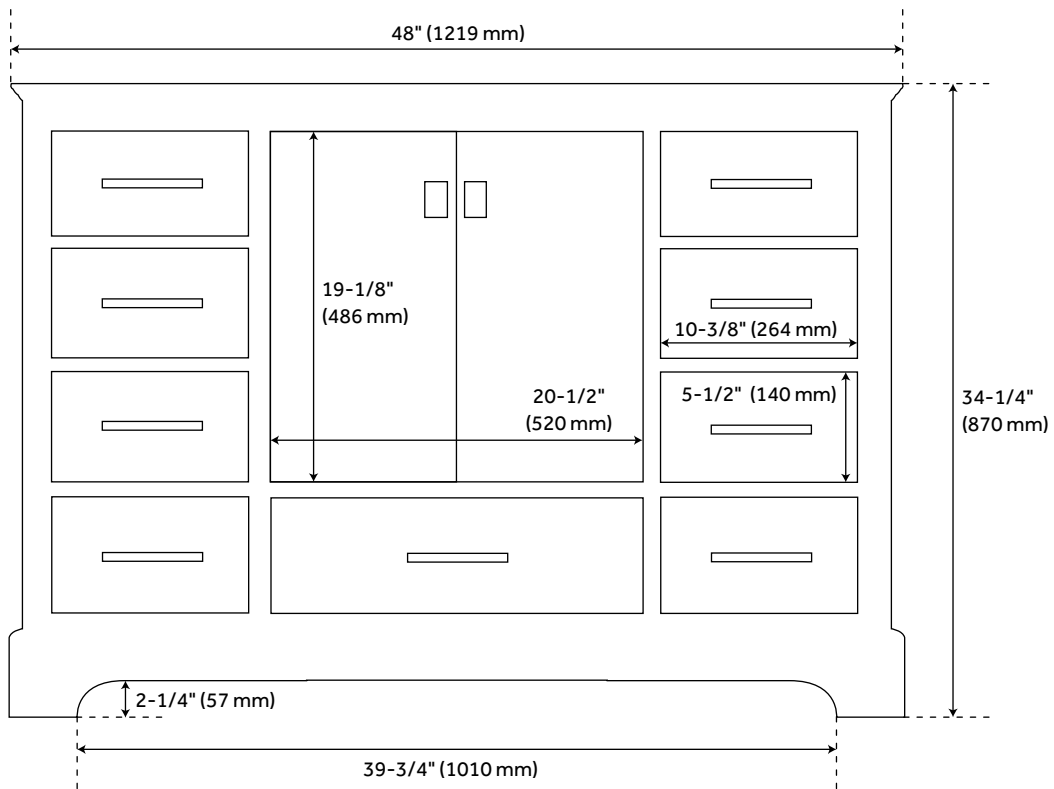

48" QUEN VANITY WITH RECTANGULAR UNDERMOUNT SINK - GRAY

SKU: 953527-48-RUMB

CODES/STANDARDS

FEATURES

Installation Type: Freestanding
Features: Matching Mirror;Soft-Close Hinges
Product Finish: Gray
Material: Wood
Number of Doors: 2
Number of Drawers: 9
Width: 48"
Height: 34-1/4"
Depth: 21"
Assembly Required: No
Dovetail Drawers: Yes
Number of Basins: 1
Sink Installation: Undermount - Rectangle
Water Depth To Overflow: 4-1/8"
Fits Drain Hole Size: 1-1/2"
Faucet Included: No
Vanity Top Thickness: 3cm
Water Depth to Rim: 5-1/2"
Size: 48"
Hardware Finish: Brushed Nickel
Sink Included: Optional
Basin Overflow: Yes
Vanity Top Included: Optional
Vanity Top Depth: 22"
Vanity Top Width: 49"
Mirror Included: No

Code:
REVISED 3/1/2022

48" QUEN VANITY - GRAY

SKU: 480545

All dimensions and specifications are nominal and may vary. Use actual products for accuracy in critical situations.