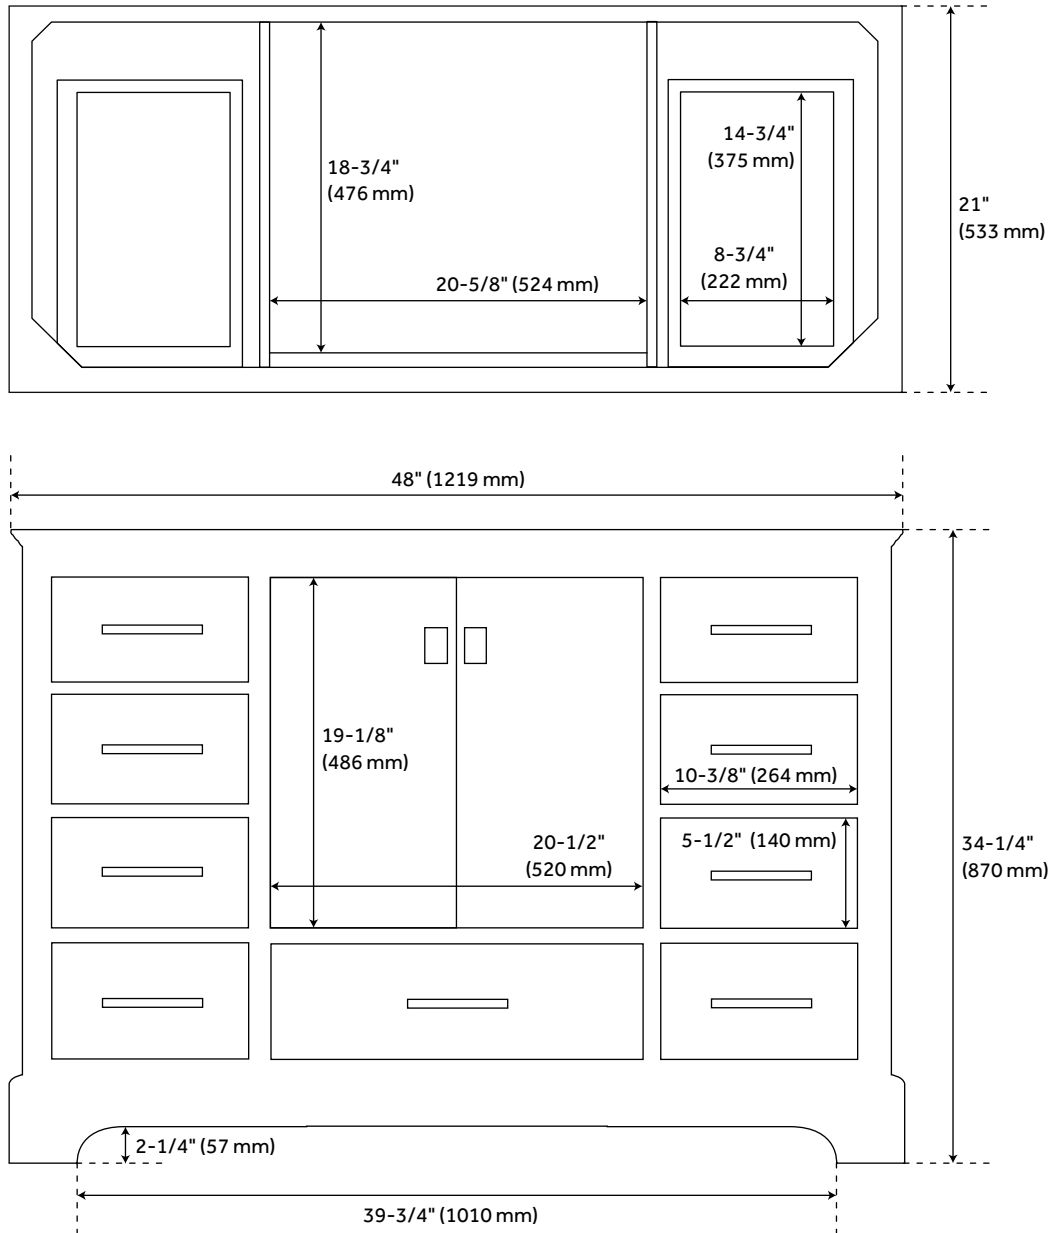

48" QUEN VANITY WITH UNDERMOUNT SINK - GRAY

SKU: 953527-48-UM

CODES/STANDARDS

FEATURES

Installation Type: Freestanding
Features: Matching Mirror;Soft-Close Hinges
Product Finish: Gray
Material: Wood
Number of Doors: 2
Number of Drawers: 9
Width: 48"
Height: 34-1/4"
Depth: 21"
Assembly Required: No
Dovetail Drawers: Yes
Number of Basins: 1
Sink Installation: Undermount - Oval
Water Depth To Overflow: 5"
Fits Drain Hole Size: 1-1/2"
Faucet Included: No
Vanity Top Thickness: 3cm
Water Depth to Rim: 6"
Size: 48"
Hardware Finish: Brushed Nickel
Sink Included: Optional
Basin Overflow: Yes
Vanity Top Included: Optional
Vanity Top Depth: 22"
Vanity Top Width: 49"
Mirror Included: No

Code:
REVISED 3/1/2022

48" QUEN VANITY - GRAY

SKU: 480545

All dimensions and specifications are nominal and may vary. Use actual products for accuracy in critical situations.