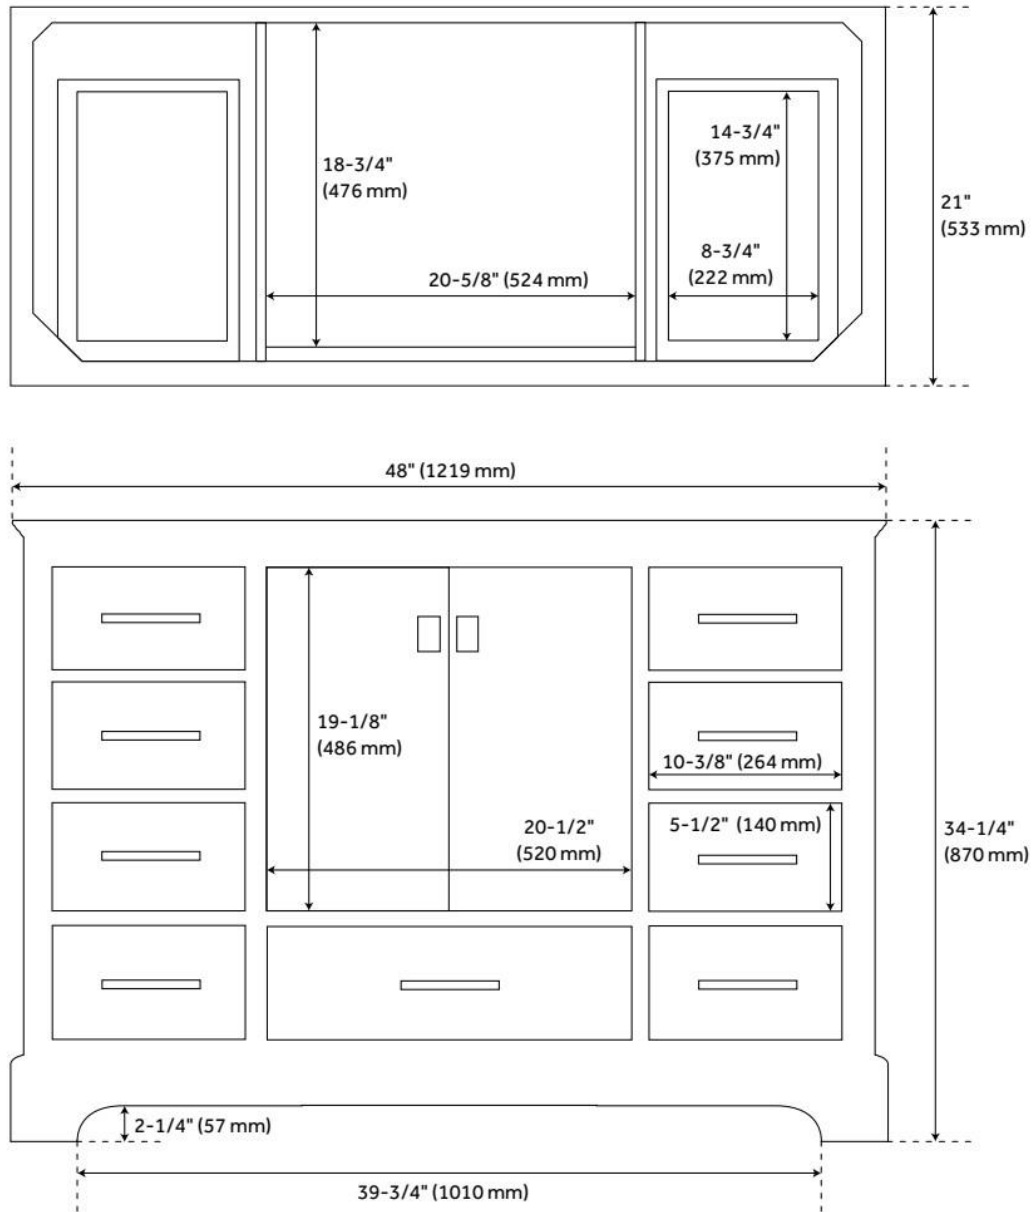

48" QUEN VANITY - GRAY - VANITY CABINET ONLY

SKU: 480545
Code: SH480545

FEATURES

Material: Wood
Product Finish: Gray
Number of Doors: 2
Number of Drawers: 9
Soft-Close Hinges: Yes
Soft-Close Slides: Yes
Dovetail Drawers: Yes
Hardware Finish: Brushed Nickel
Built-In Adjusters: Yes

ADDITIONAL FEATURES

- See Installation Instructions for directions to attach the vanity top and sink.
- All dimensions are ($\pm 1/2$ ").

REVISED 8/8/2024

48" QUEN VANITY - GRAY - VANITY CABINET ONLY

SKU: 480545
Code: SH480545