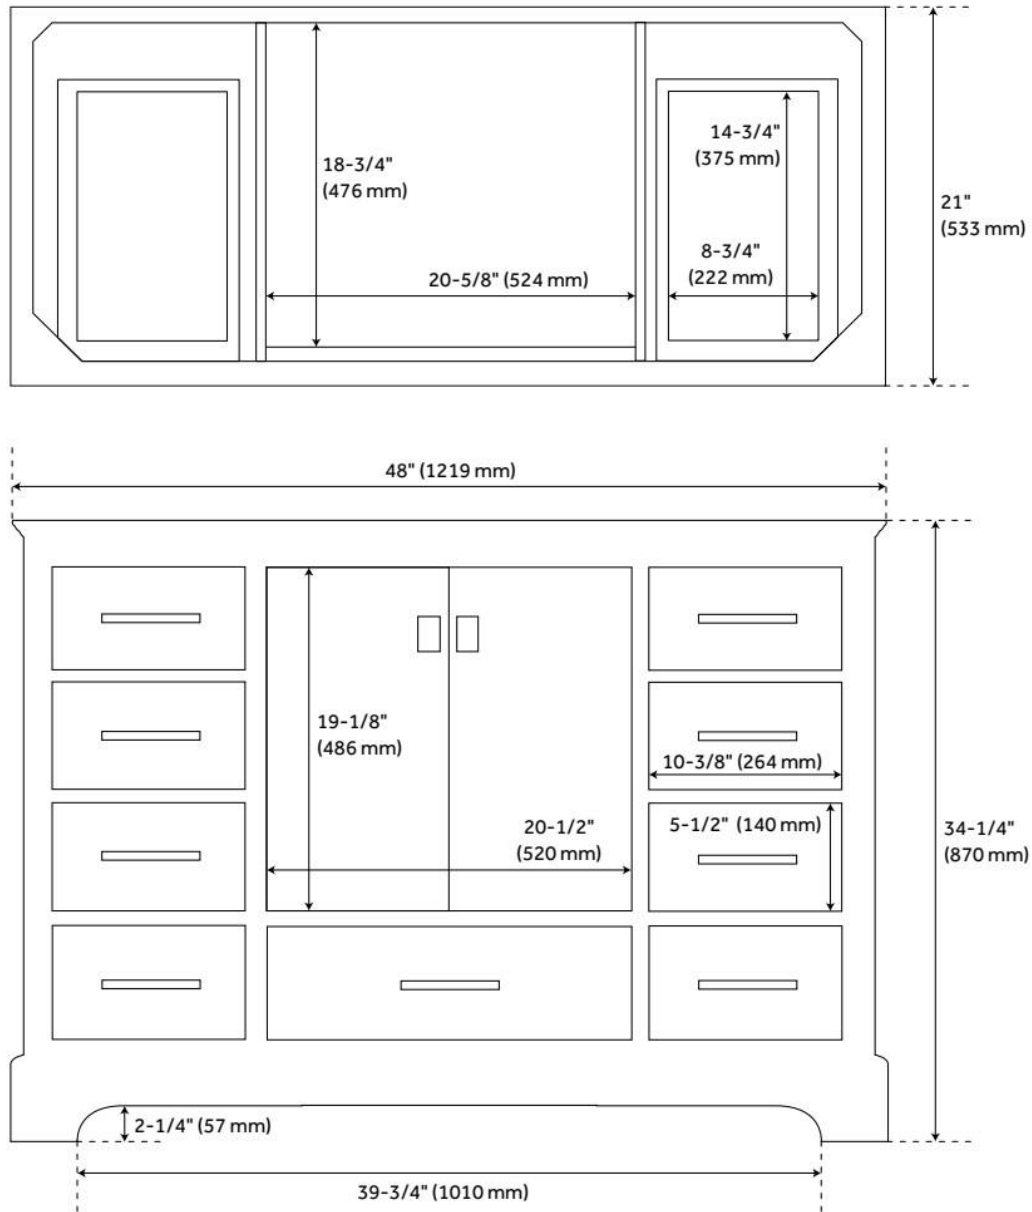

48" QUEN VANITY - SOFT WHITE - VANITY CABINET ONLY

SKU: 480546
Code: SH480546

FEATURES

Material: Wood
Product Finish: Soft White
Number of Doors: 2
Number of Drawers: 9
Soft-Close Hinges: Yes
Soft-Close Slides: Yes
Dovetail Drawers: Yes
Hardware Finish: Satin Brass
Built-In Adjusters: Yes

ADDITIONAL FEATURES

- See Installation Instructions for directions to attach the vanity top and sink.
- All dimensions are ($\pm 1/2$ ").

REVISED 8/5/2024

48" QUEN VANITY - SOFT WHITE - VANITY CABINET ONLY

SKU: 480546
Code: SH480546

REVISED 8/5/2024