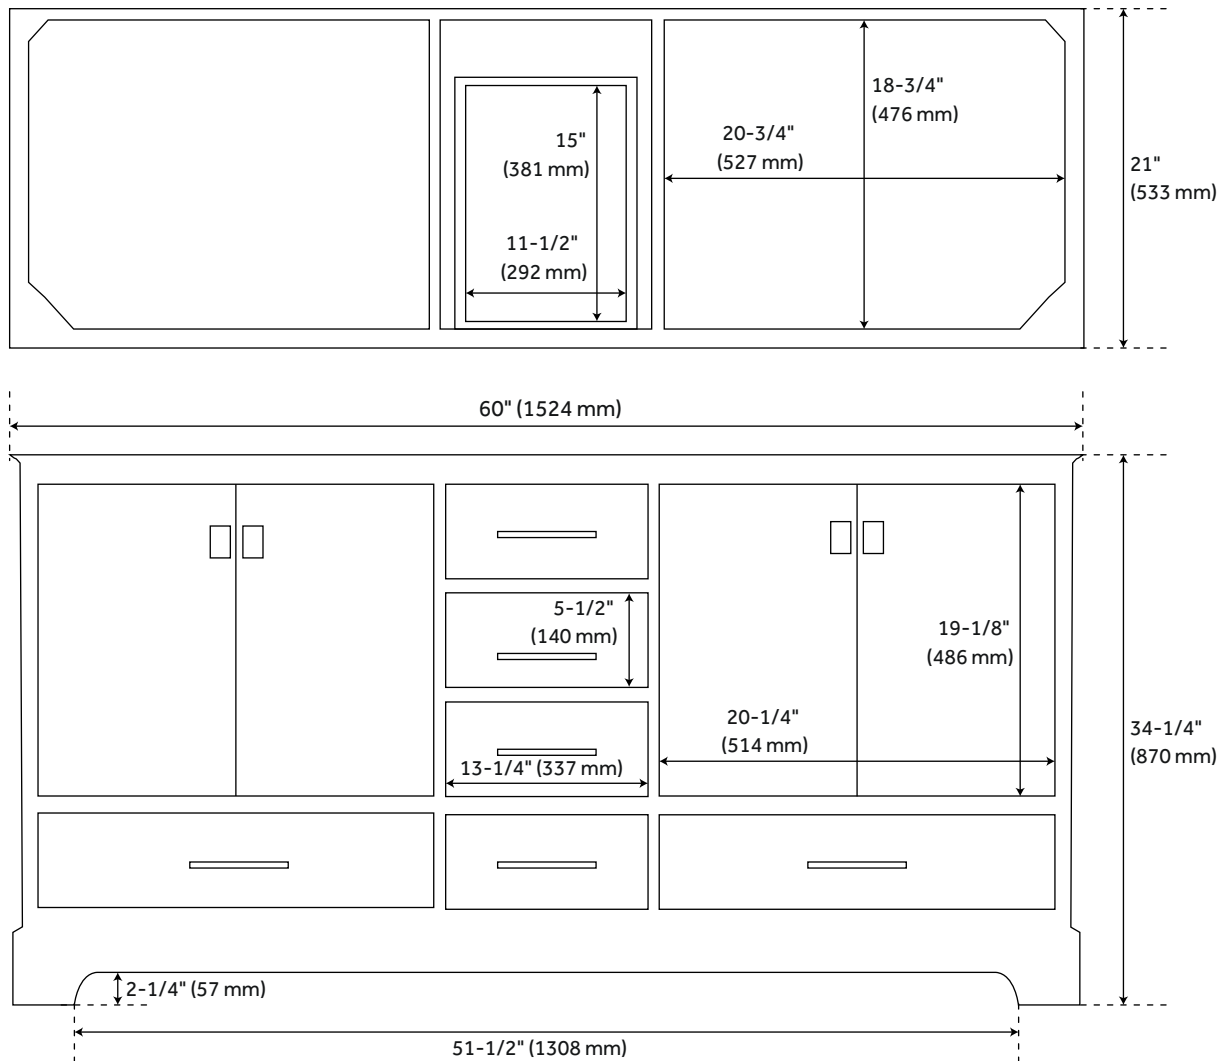

60" QUEN DOUBLE VANITY WITH RECTANGULAR UNDERMOUNT SINKS - GRAY

SKU: 953527-60-RUMB

CODES/STANDARDS

FEATURES

Installation Type: Freestanding
Features: Matching Mirror;Soft-Close Hinges
Product Finish: Gray
Material: Wood
Number of Doors: 4
Number of Drawers: 6
Width: 60"
Height: 34-1/4"
Depth: 21"
Assembly Required: No
Dovetail Drawers: Yes
Number of Basins: 2
Sink Installation: Undermount - Rectangle
Water Depth To Overflow: 4-1/2"
Fits Drain Hole Size: 1-1/2"
Faucet Included: No
Vanity Top Thickness: 3cm
Water Depth to Rim: 6"
Size: 60"
Hardware Finish: Brushed Nickel
Sink Included: Optional
Basin Overflow: Yes
Vanity Top Included: Optional
Vanity Top Depth: 22"
Vanity Top Width: 61"
Mirror Included: No

Code:
REVISED 3/1/2022

60" QUEN VANITY - GRAY

SKU: 480547

All dimensions and specifications are nominal and may vary. Use actual products for accuracy in critical situations.