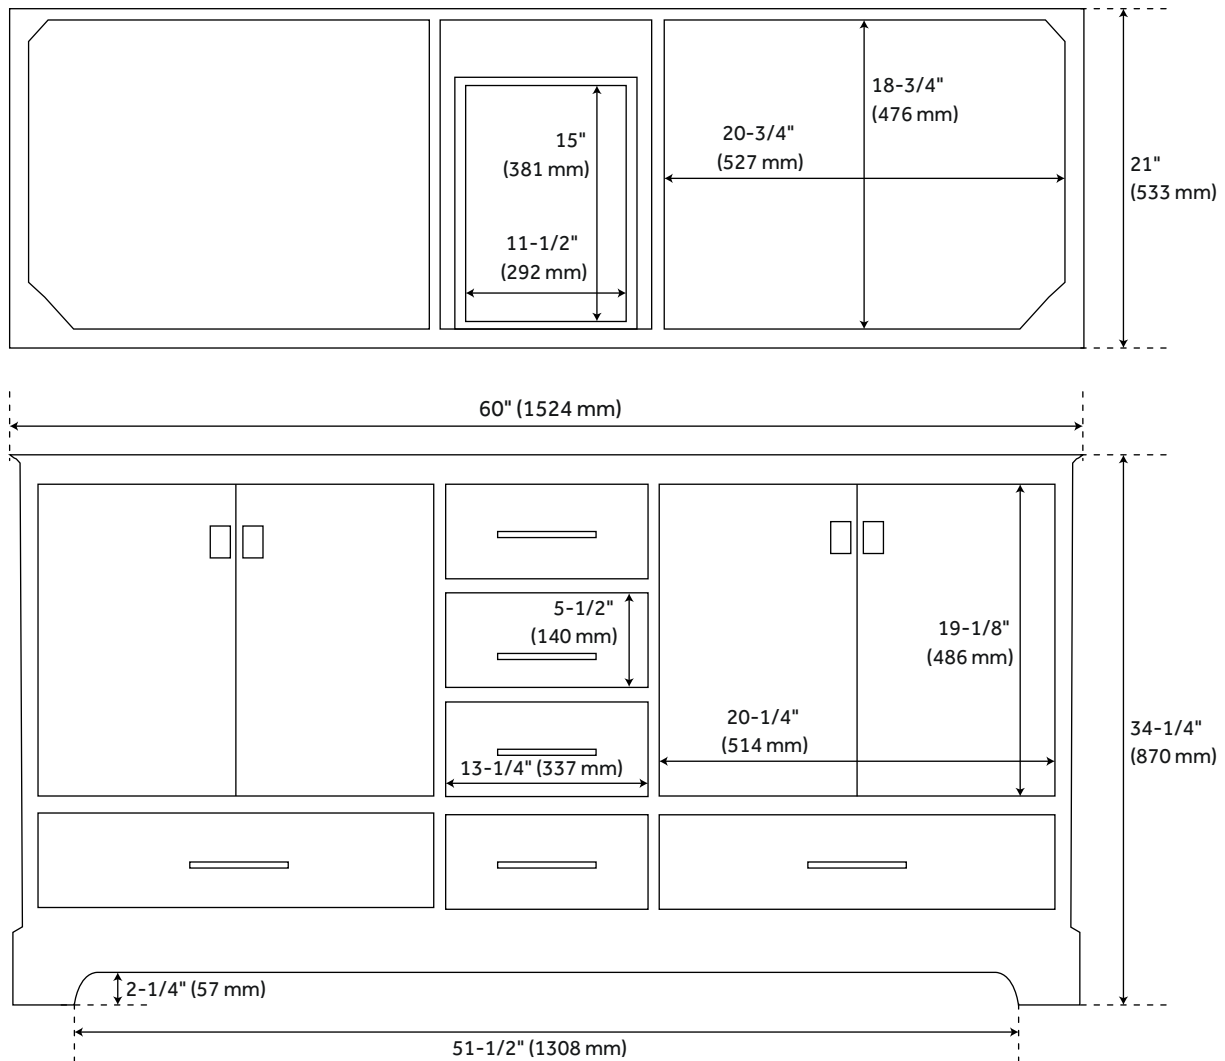

60" QUEN VANITY - GRAY

SKU: 480547

All dimensions and specifications are nominal and may vary. Use actual products for accuracy in critical situations.